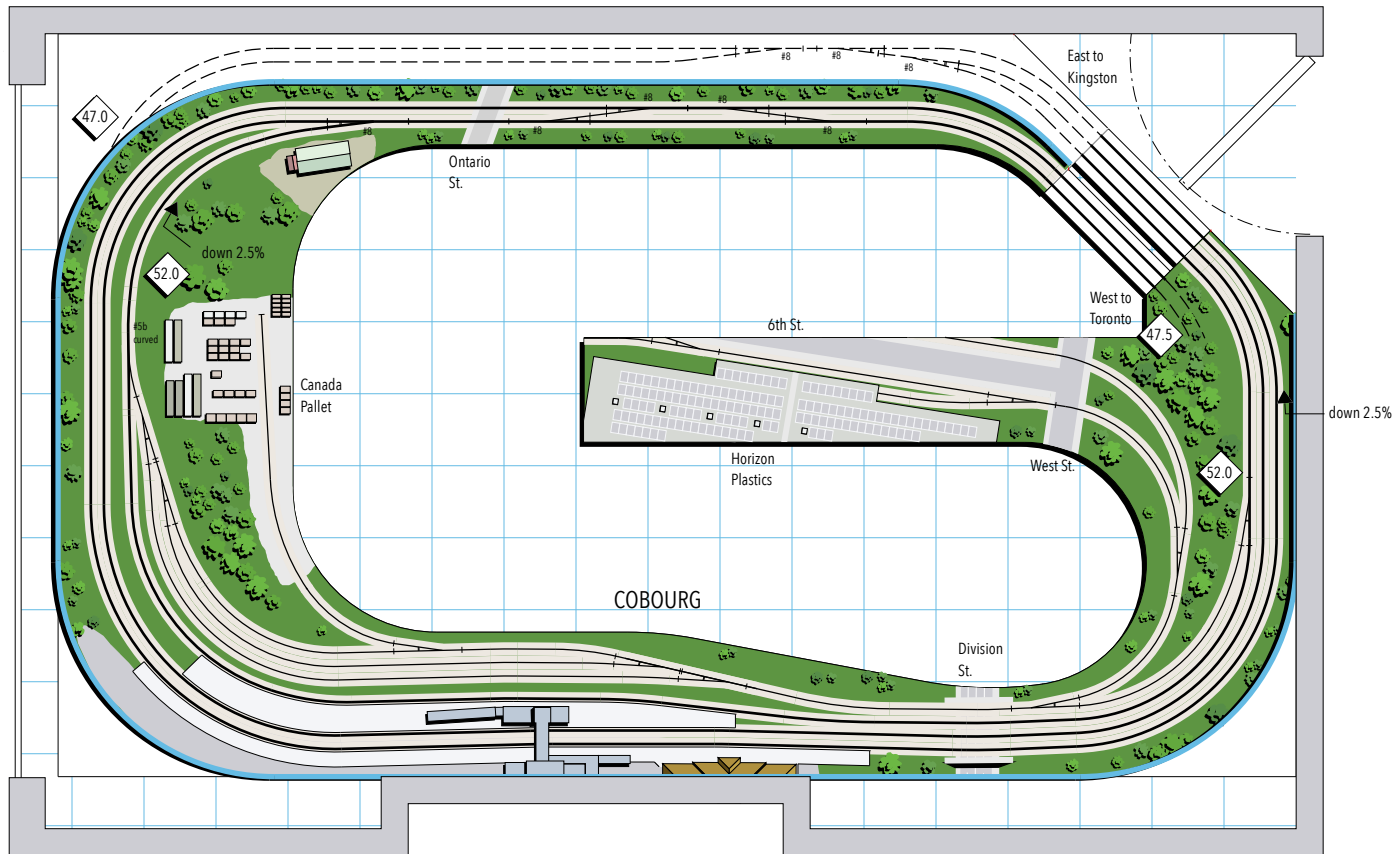

CN COBOURG
 - Derek Pittman
 Staging Level
 HO scale
 3/8"=1 foot

 Mainline minimum 28"R
 Unmarked turnouts #6

designed by Robert W. Sprague
www.bobstrackplans.com

CN COBOURG
 - Derek Pittman
 Visible Level
 HO scale
 3/8"=1 foot

 Mainline minimum 28"R
 Unmarked turnouts #6

designed by Robert W. Sprague
www.bobstrackplans.com