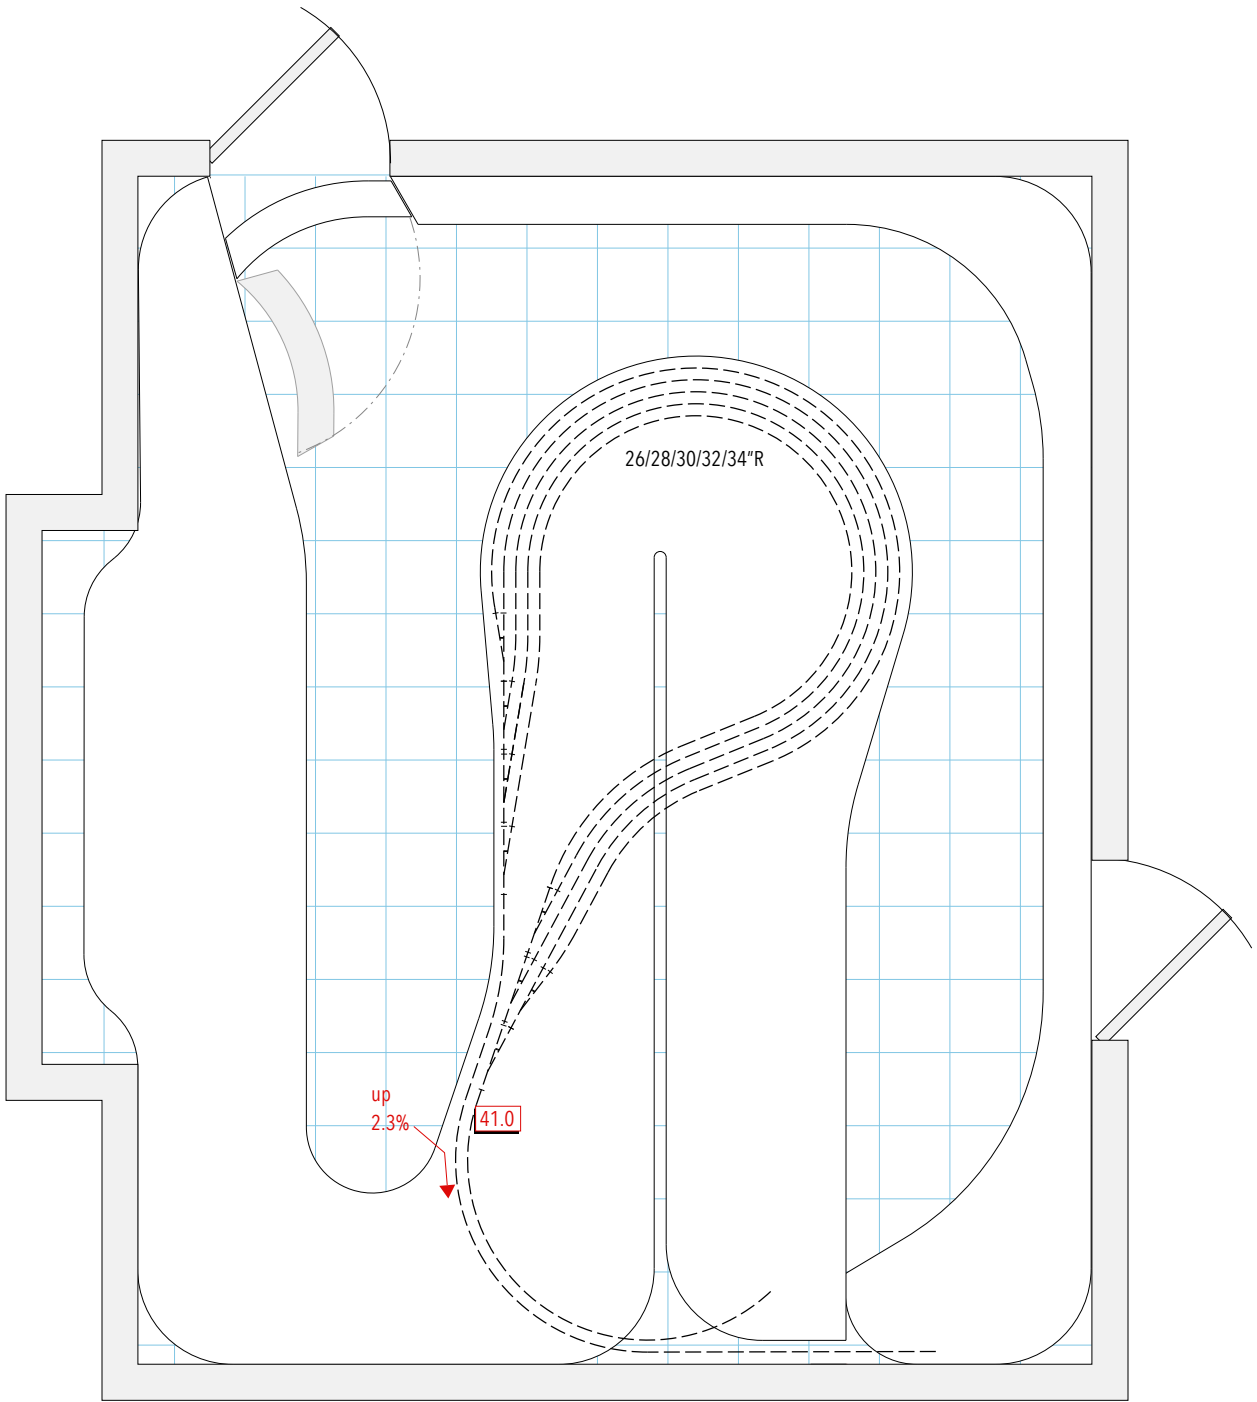

UNION PACIFIC DANEVILLE SUBDIVISION  
 -Jay Eckhardt  
 VISIBLE LEVEL  
  
 HO scale  
 min. radius 30"  
 turnouts #6 unless marked

designed by Robert W. Sprague  
 after Pelle S eberg  
 www.bobtrackplans.com

UNION PACIFIC DANEVILLE SUBDIVISION  
 -Jay Eckhardt  
 STAGING LEVEL  
  
 HO scale  
 min. radius 30"  
 turnouts #6 unless marked

designed by Robert W. Sprague  
 after Pelle S eberg  
[www.bobstrackplans.com](http://www.bobstrackplans.com)