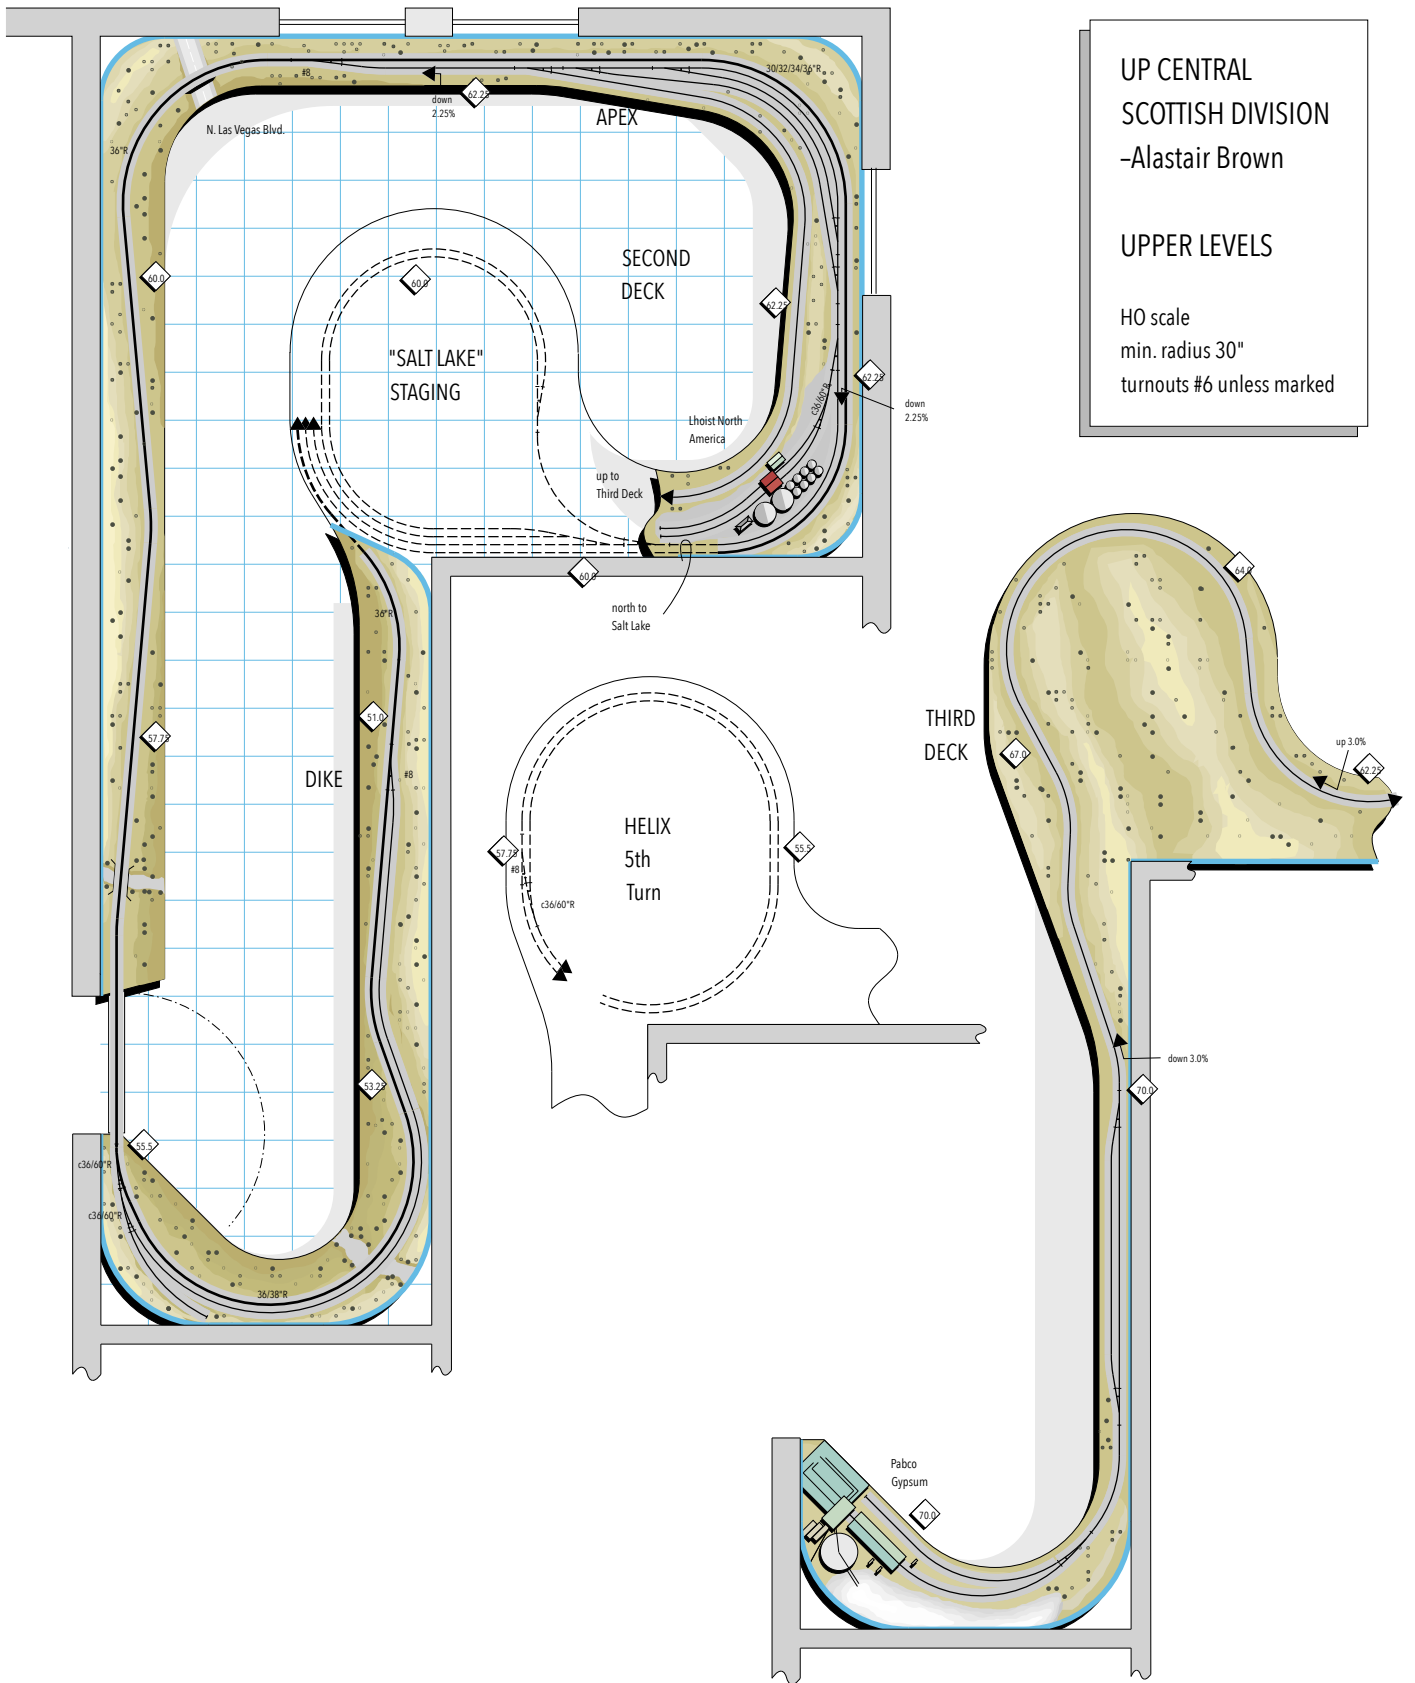

UP CENTRAL  
SCOTTISH DIVISION  
-Alastair Brown

LOWER LEVELS

H0 scale  
min. radius 30"  
turnouts #6 unless marked

UP CENTRAL  
 SCOTTISH DIVISION  
 -Alastair Brown

UPPER LEVELS

H0 scale  
 min. radius 30"  
 turnouts #6 unless marked