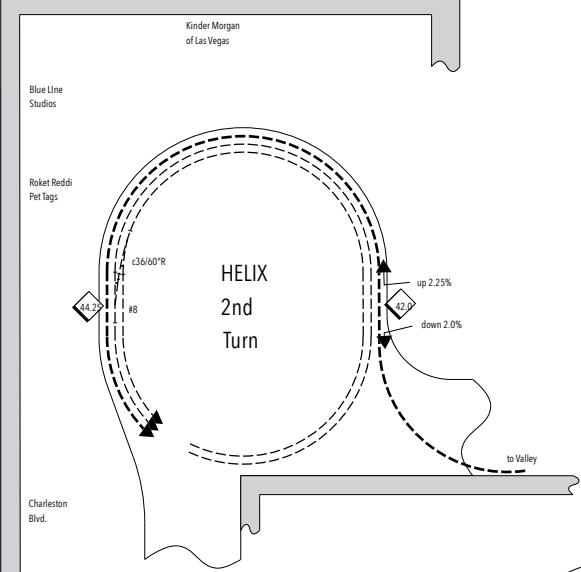

UP CENTRAL  
SCOTTISH DIVISION  
-Alastair Brown

LOWER LEVELS

H0 scale  
min. radius 30"  
turnouts #6 unless marked

UP CENTRAL  
 SCOTTISH DIVISION  
 -Alastair Brown

UPPER LEVELS

H0 scale  
 min. radius 30"  
 turnouts #6 unless marked