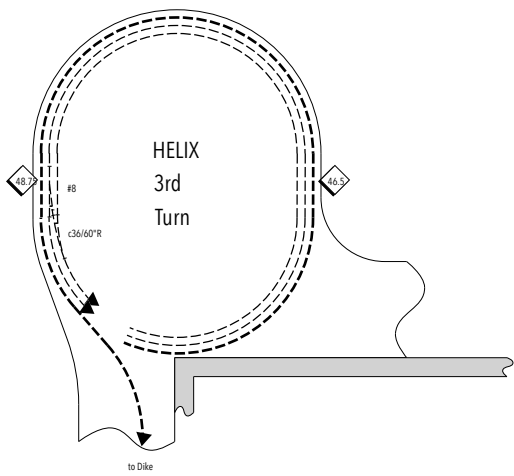

UP CENTRAL  
SCOTTISH DIVISION  
-Alastair Brown

LOWER LEVELS

H0 scale  
min. radius 30"  
turnouts #6 unless marked

UP CENTRAL  
 SCOTTISH DIVISION  
 -Alastair Brown

UPPER LEVELS

H0 scale  
 min. radius 30"  
 turnouts #6 unless marked