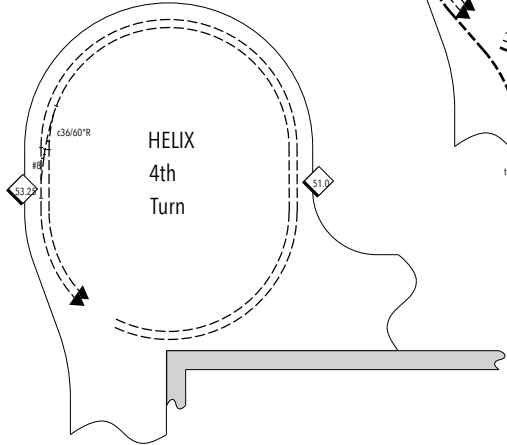

UP CENTRAL  
SCOTTISH DIVISION  
-Alastair Brown

LOWER LEVELS

H0 scale  
min. radius 30"  
turnouts #6 unless marked

UP CENTRAL  
 SCOTTISH DIVISION  
 -Alastair Brown

UPPER LEVELS

H0 scale  
 min. radius 30"  
 turnouts #6 unless marked