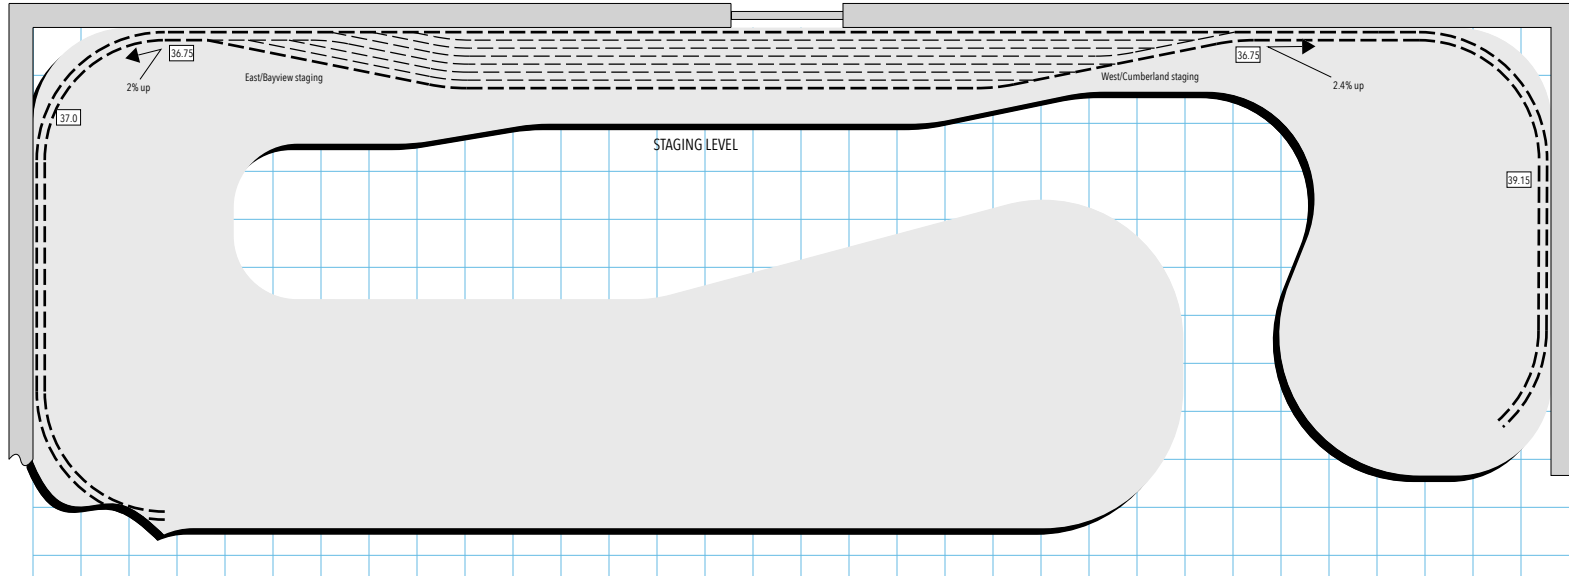

B&O Capital and Keystone  
 -Larry Vandusen

VISIBLE LEVEL  
 HO scale  
 min. radius 30"  
 turnouts #6  
 unless marked

B&O Capital and Keystone  
 -Larry Vandusen  
  
 STAGING LEVEL  
 HO scale  
 min. radius 30"  
 turnouts #6  
 unless marked