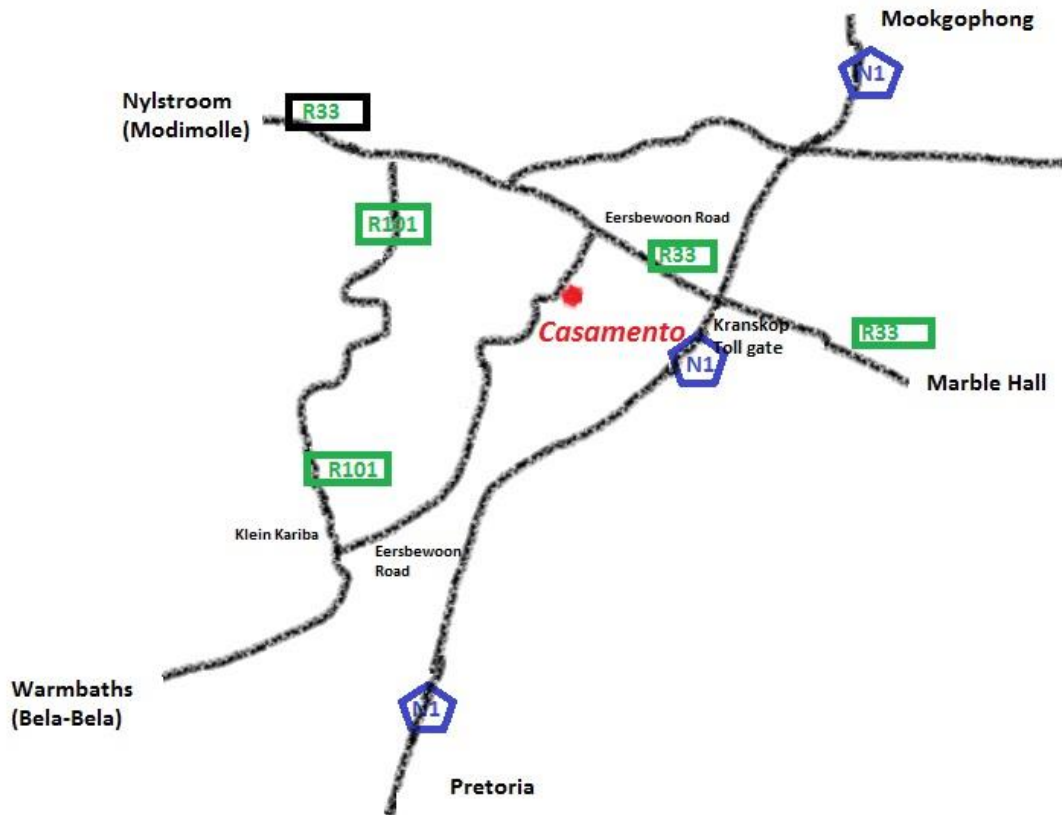

CASAMENTO

Directions from Pretoria:

Take the N1 towards Polokwane. Travel on the N1 pass both Warmbaths (Bela-Bela) turnoffs until you reach the Kranskop toll gate. Keep to the left and take the R33 Marble Hall/Modimolle lane at the toll gate. At the T-junction just after the toll gate, you will turn left towards Modimolle onto the R33. After about 3km you will find the Eersbewoon road on your left (First road that turns left). Turn left and continue for about 3km. On your left you will find Casamento Wedding and Function Venue.

It is about an hour's drive from Pretoria. If you have any questions or need further directions please do not hesitate to contact us.

GPS Coordinates:

S 24°46.446'
E 28°25.674'