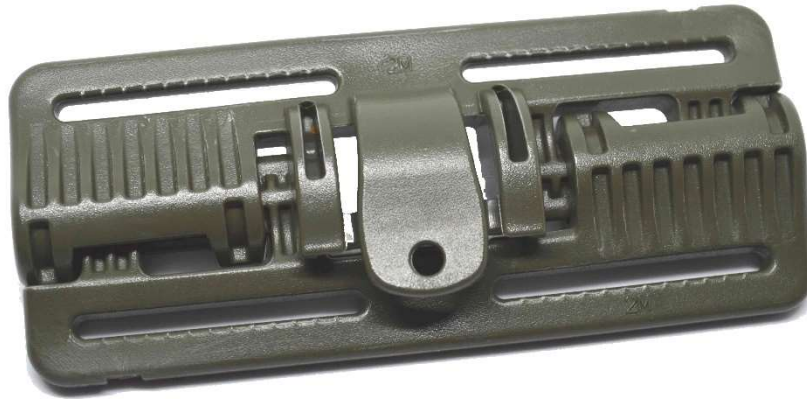

ROC 80

Product Information sheet

Adding this product to the ROC family, offers a full set of new innovative quick release buckles for Body Armours, Plate Carriers and other products, require strong quick release buckles.

Features:

- Easy open and close for 2 x 40 mm webbing connections
- 110 Kg tensile strength
- Standard colours: Black, TAN COYOTE and OLIVE GREEN
- All colours are made in IRR material

Dimensions:

MOD.	MAT.	COL.	A	B	C	D	E
ROC/80	POM	B	115	48	41	3	22.4