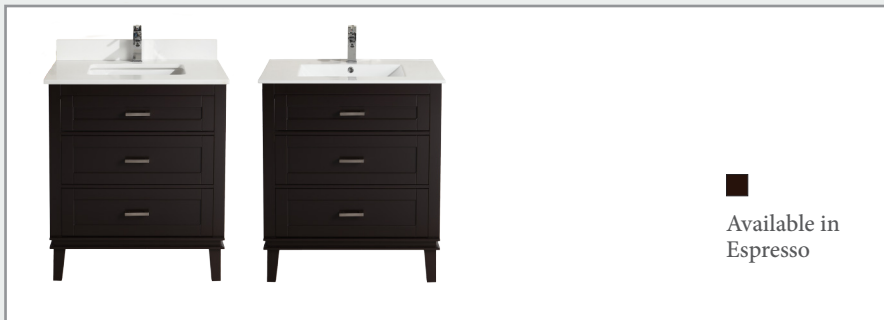

Natural espresso look with two dovetailed soft close drawers.

Quartz top

Ceramic top

2 Soft Close Drawers

*Faucet not included

Available in Espresso

Corner Detail

Item Code	Collection	Item Description
RI-V3022DW	Rideau	30" Vanity - Espresso
Recommended Vanity Countertops (Sold Separately)		
TC-S3122W1	Ceramic Top	31 White Vanity Sink Top with Integral Bowl – Single Hole
TQ-S3122W1	Quartz Top	3/4" - 31" Pure White - Single Hole Includes Undermounted Rectangular Basin & 4" Backsplash