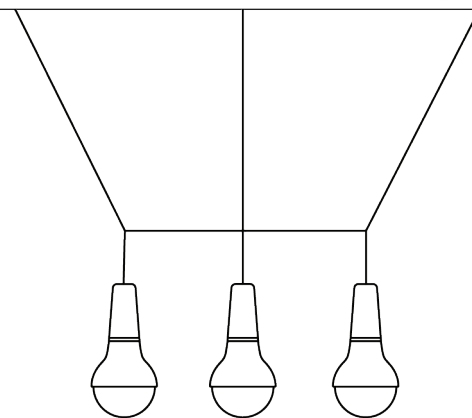

Dimensions (mm)

Height 215
Diameter 105

Bulb Spec

2W Gg LED Warm White
(non dimmable)

Cable Length

2 metres
Black
Black & White Zig Zag Pattern

Ceiling Canopy (mm)

1 Light 100
3 Light 100
5 Light 100

Weight (kg)

1 Light 1.5
3 Light 4.5
5 Light 7.5

Packaging (cm)

	Length	Width	Height
1 Light	15.5	16	28
3 Light	46.5	16	28
5 Light	46.5	32	28

SCOOP

A simplistic but elegant form with clean lines around its globe, reminiscent of everyone's favourite ice cream cone.