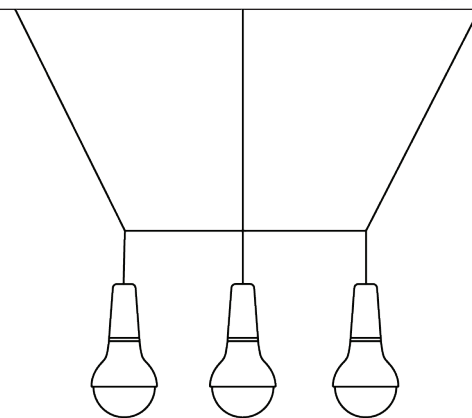

SCOOP

A simplistic but elegant form with clean lines around its globe, reminiscent of everyone's favourite ice cream cone.

...and like individual tastes, custom finishes can be chosen to suit various interiors and themes, with options to customise the timber top, coloured ring, base and fabric cord to match.

Dimensions (mm)

Height 215
Diameter 105

Bulb Spec

2W Gg LED Warm White
(non dimmable)

Cable Length

2 metres
Black
Black & White Zig Zag Pattern

Ceiling Canopy (mm)

1 Light 100
3 Light 100
5 Light 100

Weight (kg)

1 Light 1.5
3 Light 4.5
5 Light 7.5

Packaging (cm)

	Length	Width	Height
1 Light	15.5	16	28
3 Light	46.5	16	28
5 Light	46.5	32	28

SCOOP

A simplistic but elegant form with clean lines around its globe, reminiscent of everyone's favourite ice cream cone.