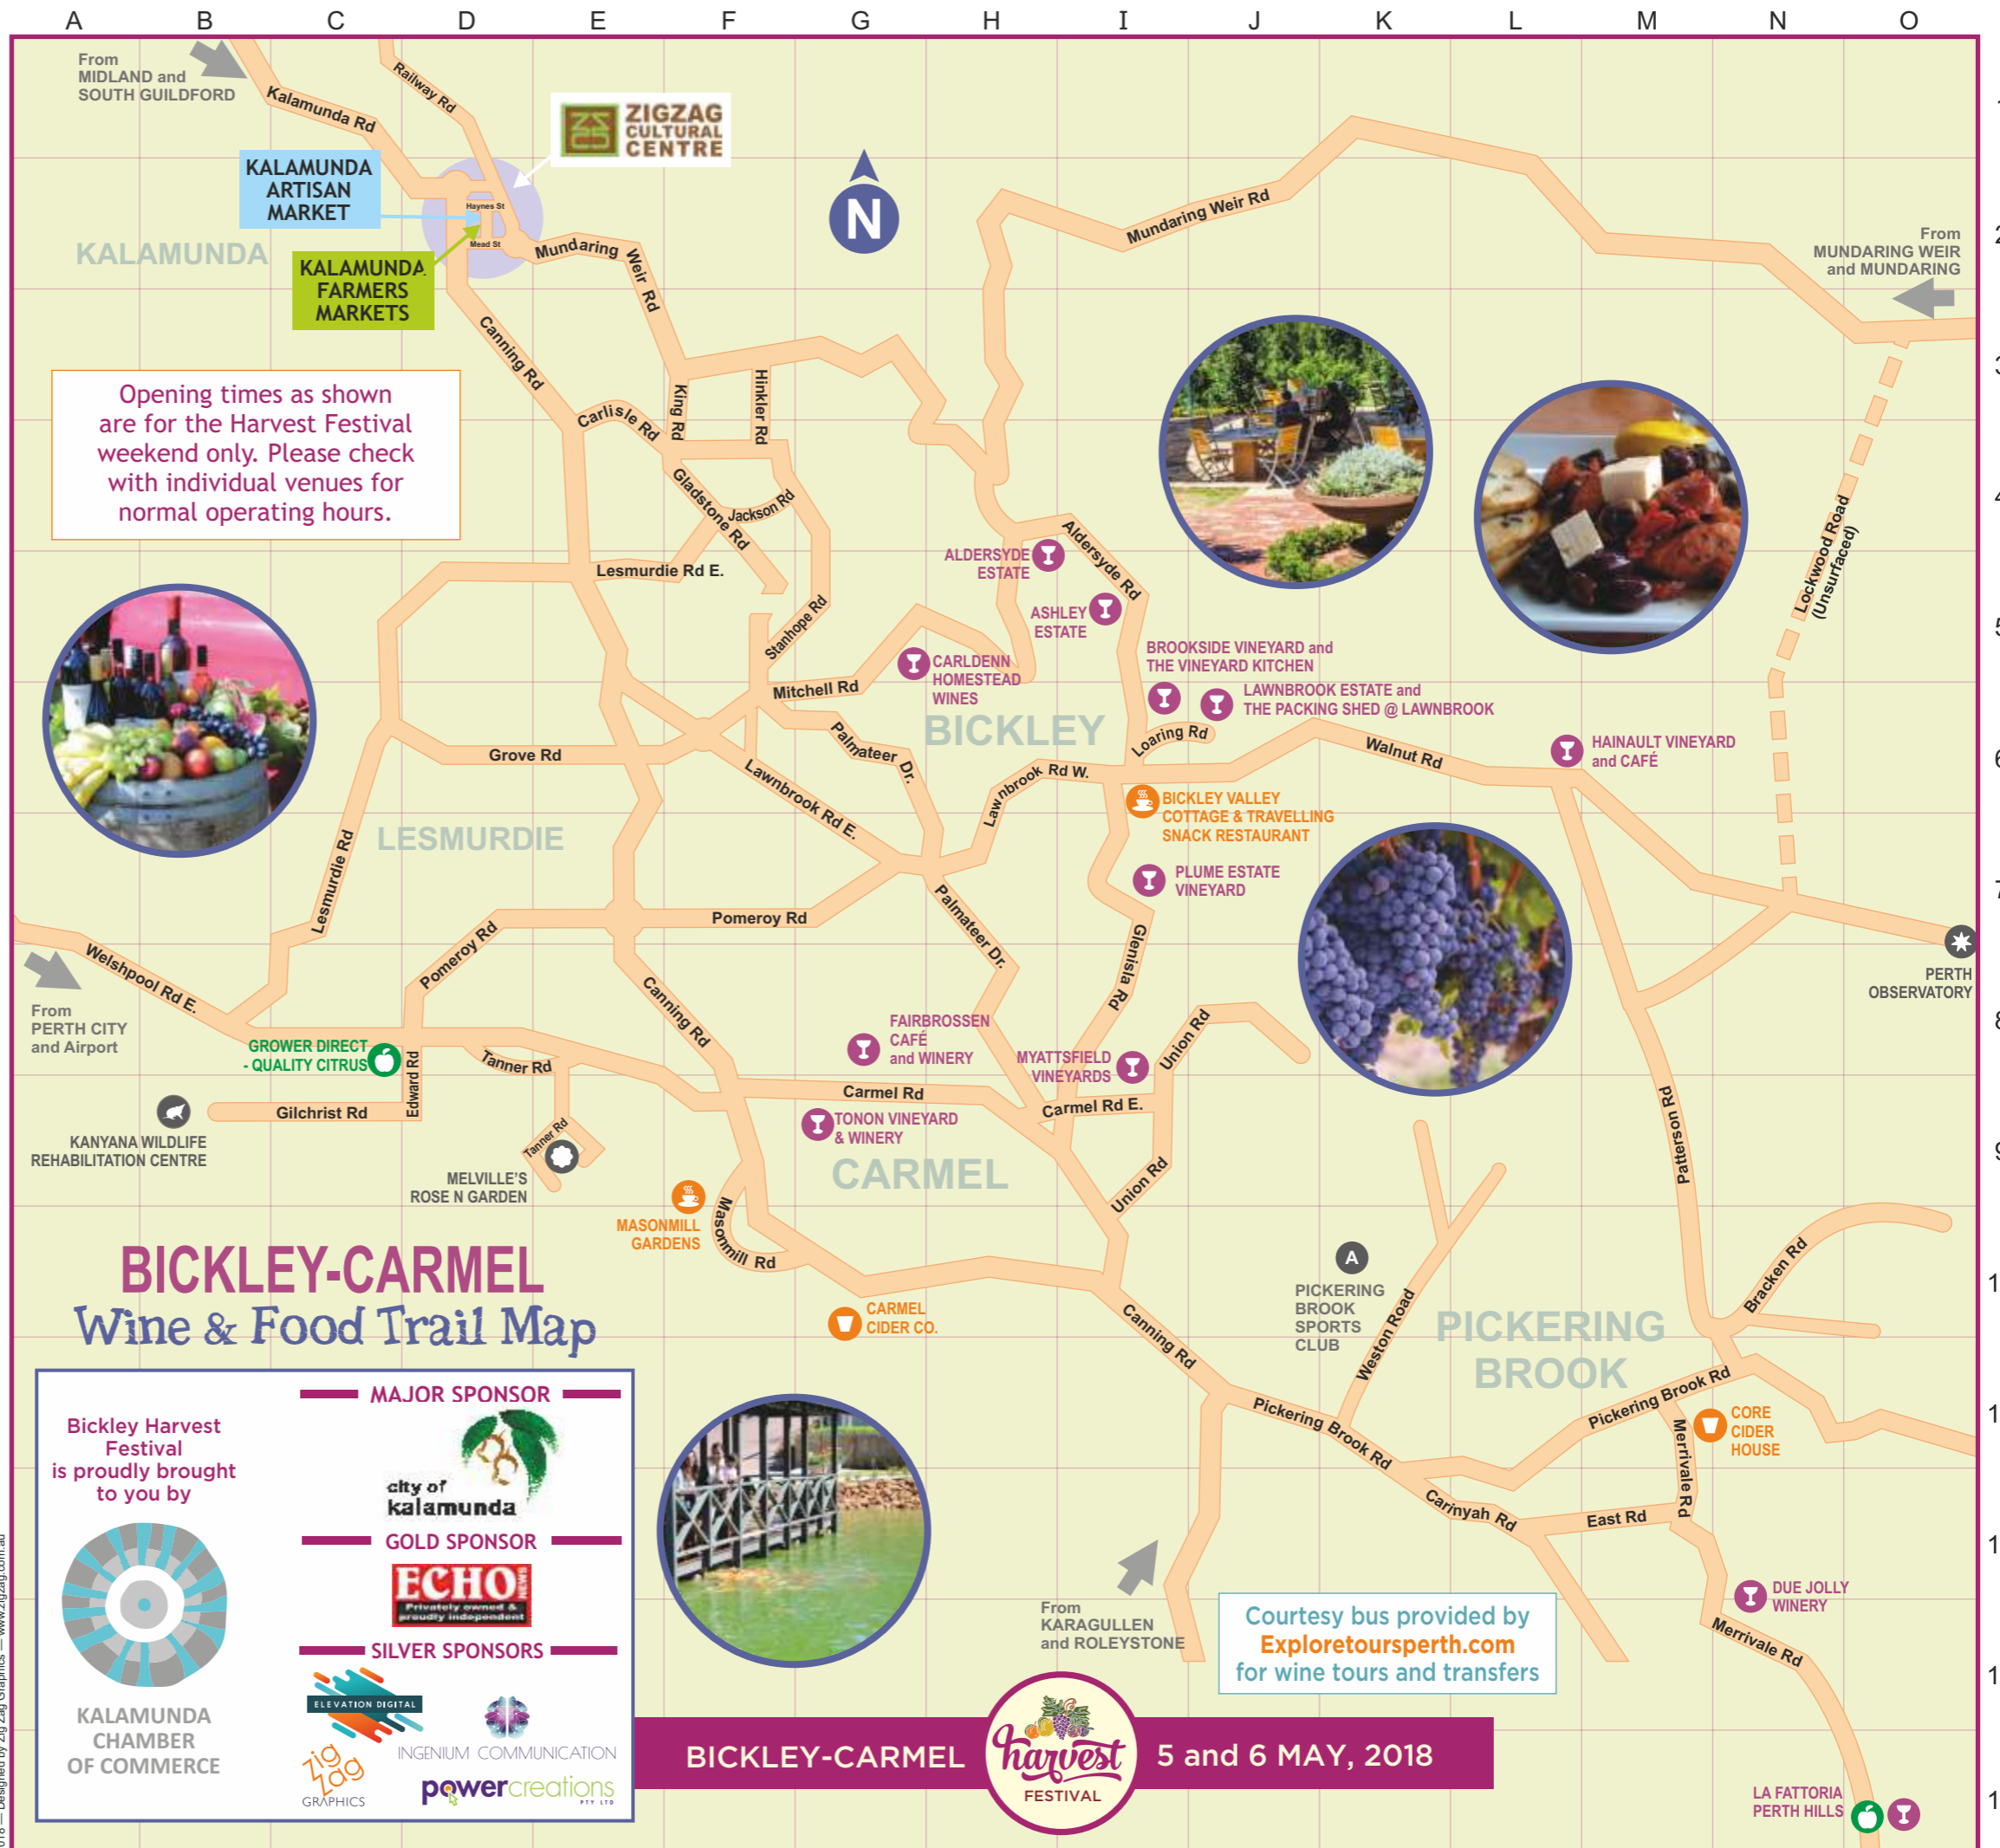

**FAIRBROSSEN WINERY (G8)**  
51 Carmel Road, Carmel  
Saturday and Sunday 9am- 4pm

**GROWER DIRECT - QUALITY CITRUS (C8)**  
170 Welshpool Road East  
Saturday and Sunday 8am - 5pm

**HAINAULT VINEYARD & CAFÉ (L6)**  
255 Walnut Road, Bickley  
Saturday and Sunday 11am- 5pm

**LA FATTORIA PERTH HILLS (O14)**  
211 Merrivale Road, Pickering Brook  
Saturday and Sunday 11am - 4.30pm

**LAWNBROOK ESTATE & THE PACKING SHED @ LAWNBROOK (J6)**  
19 Loaring Rd, Bickley WA  
Saturday and Sunday 10am - 4pm

**MASONMILL GARDENS (F9)**  
40 Masonmill Road Carmel  
Saturday 8am – 9pm, Sunday 8am - 3:30pm

**MYATTSFIELD VINEYARDS (I8)**  
Union Road, Carmel  
Saturday and Sunday 10am- 5pm

**PLUME ESTATE VINEYARD (I7)**  
91 Glenisla Road, Bickley  
Saturday and Sunday 11am - 5pm

**TONON VINEYARD & WINERY (G9)**  
44 Carmel Road, Carmel  
Saturday and Sunday 10am - 5pm

2018 - Designed by Zig Zag Graphics - www.zigzag.com.au