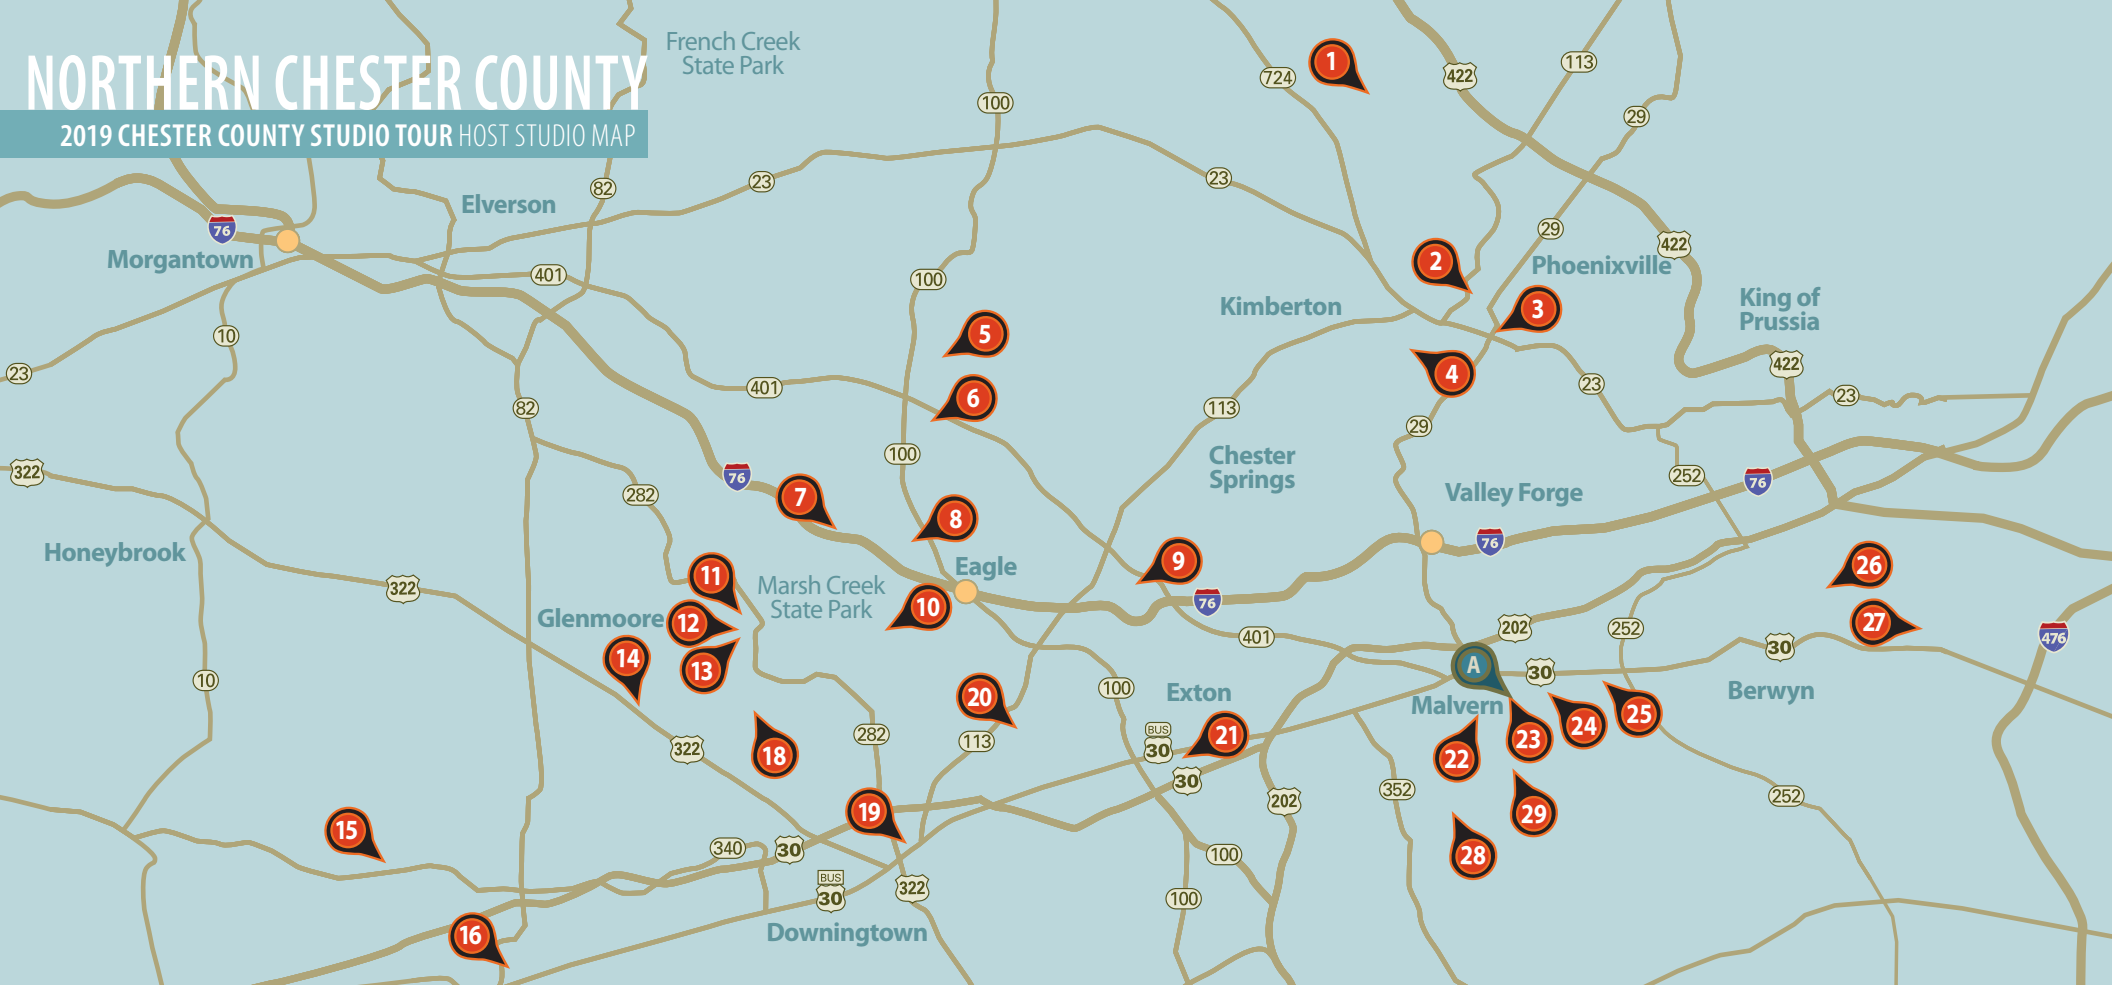

# NORTHERN CHESTER COUNTY

2019 CHESTER COUNTY STUDIO TOUR HOST STUDIO MAP

- 1a** **SANDRA SEVERSON**  
20 East Bridge Street, Spring City, PA 19475
- 1b** **KIMBERLY HOECHST**  
20 East Bridge Street, Spring City, PA 19475
- 1c** **ALECIA MILLER**  
20 East Bridge Street, Spring City, PA 19475
- 1d** **LEE MUSLIN**  
20 East Bridge Street, Spring City, PA 19475
- 2** **TERESA HAAG**  
223 Prospect Street, Phoenixville, PA 19460
- 3** **SIOBHAN BEDFORD**  
148 4th Avenue, Phoenixville, PA 19460
- 4** **GILLIAN POKALO**  
504 West Pothouse Road, Phoenixville, PA 19460
- 5** **BRIAN RICHMOND**  
874 Birchrun Road, Chester Springs, PA 19425
- 6** **MARY KANE**  
5 Rachel Drive, Chester Springs, PA 19425
- 7** **PAM MCKEE**  
109 Hoffman Circle, Downingtown, PA 19335

- 19** **ADRIAN MARTINEZ**  
363 Washington Avenue, Downingtown, PA 19335
- 20** **SAURABH OZA**  
520 Westfield Drive, Exton, PA 19341
- 21** **JOHN BUNKER**  
431 East Lancaster Highway, Exton, PA 19341
- 22** **LAW BLANK**  
1 Nolan Drive, Malvern, PA 19355
- 23** **RANDALL GRAHAM**  
222 East King Street, Malvern, PA 19355
- 24** **SHARON HENDERSON**  
324 East King Street, Malvern, PA 19312
- 25** **JEREMY MCGIRL**  
9 Grubb Road, Malvern, PA 19355
- 26** **JANE SHAFTER**  
361 Red Fox Road, Wayne, PA 19087
- 27** **MONIQUE SARKESSIAN**  
135 Pennsylvania Avenue, Wayne, PA 19087
- 28** **ART ABILITY**  
414 Paoli Pike, Malvern, PA 19355