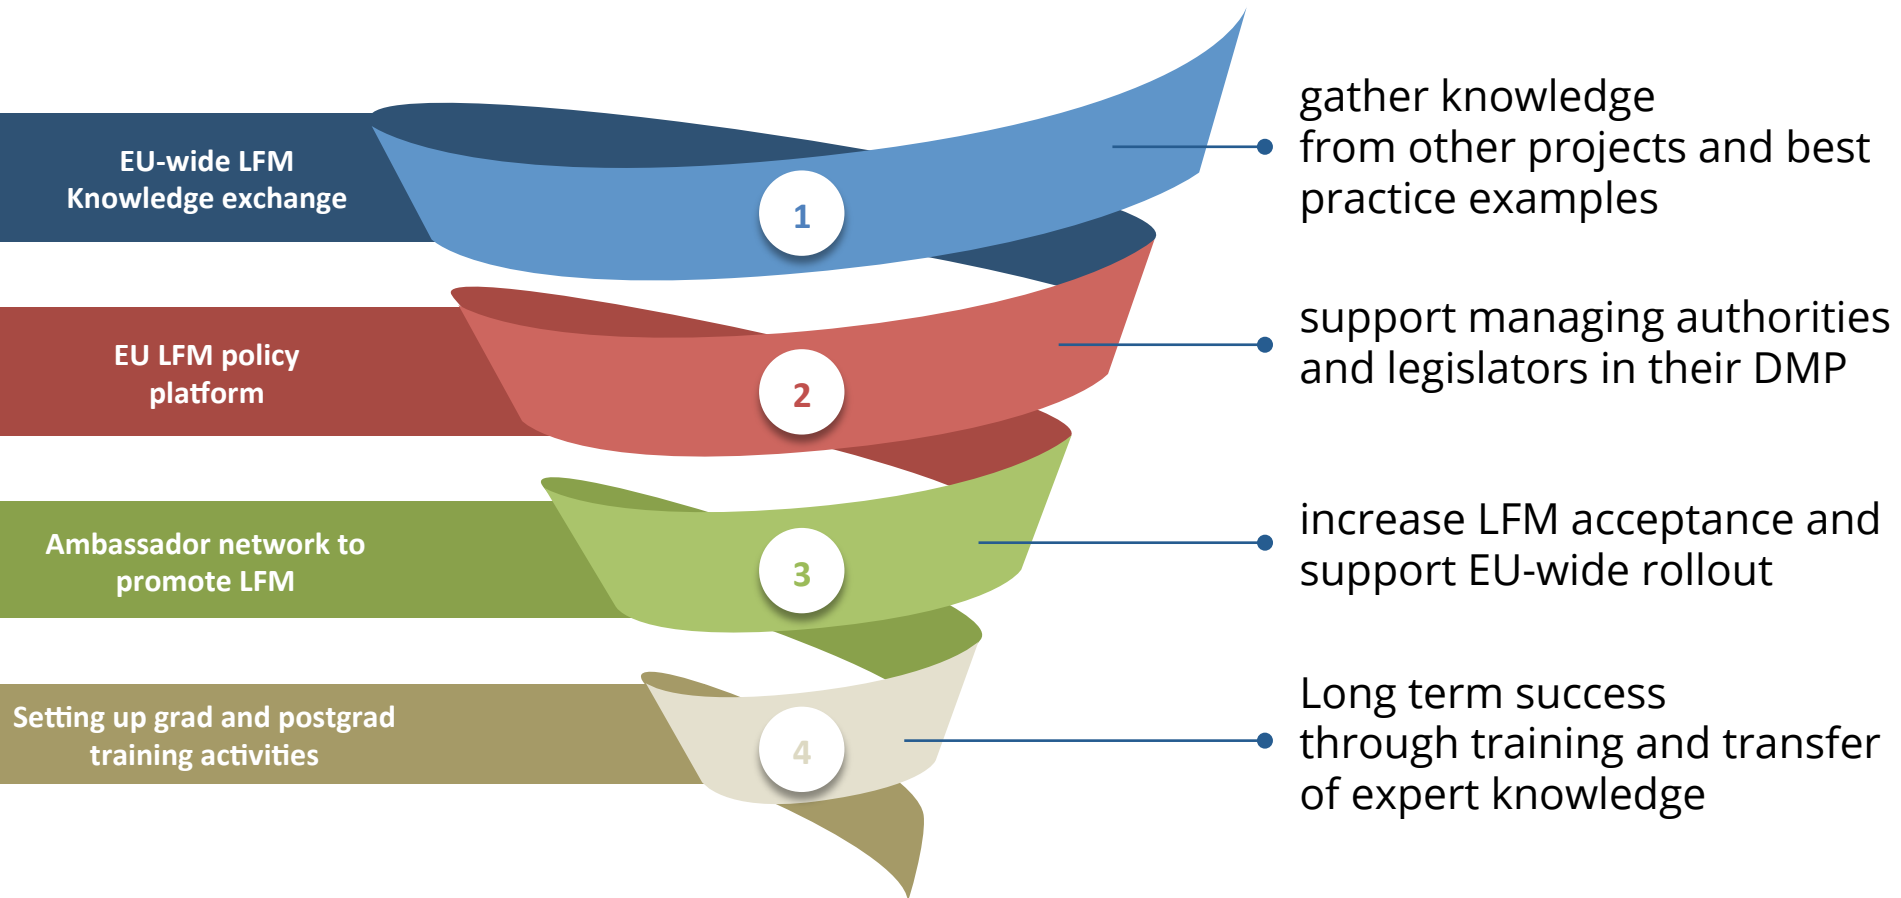

# RAWFILL

**Bergische Waste Management Association (BAV)  
WP leader for Long Term Effects**

# Introduction

## BAV

- The BAV was founded 1976 by two counties in Northrhine-Westphalia.
- Responsible for waste management for an area of 1,300 km<sup>2</sup> and approx. 550,000 people.
- Currently 55 employees.
- The BAV also operates the household waste landfill Leppe with a surface area of 45 hectares.

# WP Long Term effects