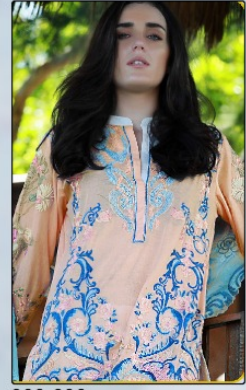

S

300-601

300-602

QUEEN

Rinnaz-3

style

300-604

Fashion

300-606

300-603

300-604

DEEPSY

suits

presents our new catlounge

Rinnaz-3

D.No	TOP	BOTTOM	DUPATTA
300-601	Pure cotton with heavy self embroidery	Semi loan	Nazmeen chiffon with heavy embroidery
300-602	Pure cotton with heavy self embroidery	Semi loan	Nazmeen chiffon with heavy embroidery
300-603	Pure cotton with heavy self embroidery	Semi loan	Nazmeen chiffon with heavy embroidery
300-604	Pure cotton with heavy self embroidery	Semi loan	Nazmeen chiffon with heavy embroidery
300-605	Pure cotton with heavy self embroidery	Semi loan	Nazmeen chiffon with heavy embroidery
300-606	Pure cotton with heavy self embroidery	Semi loan	Nazmeen chiffon with heavy embroidery