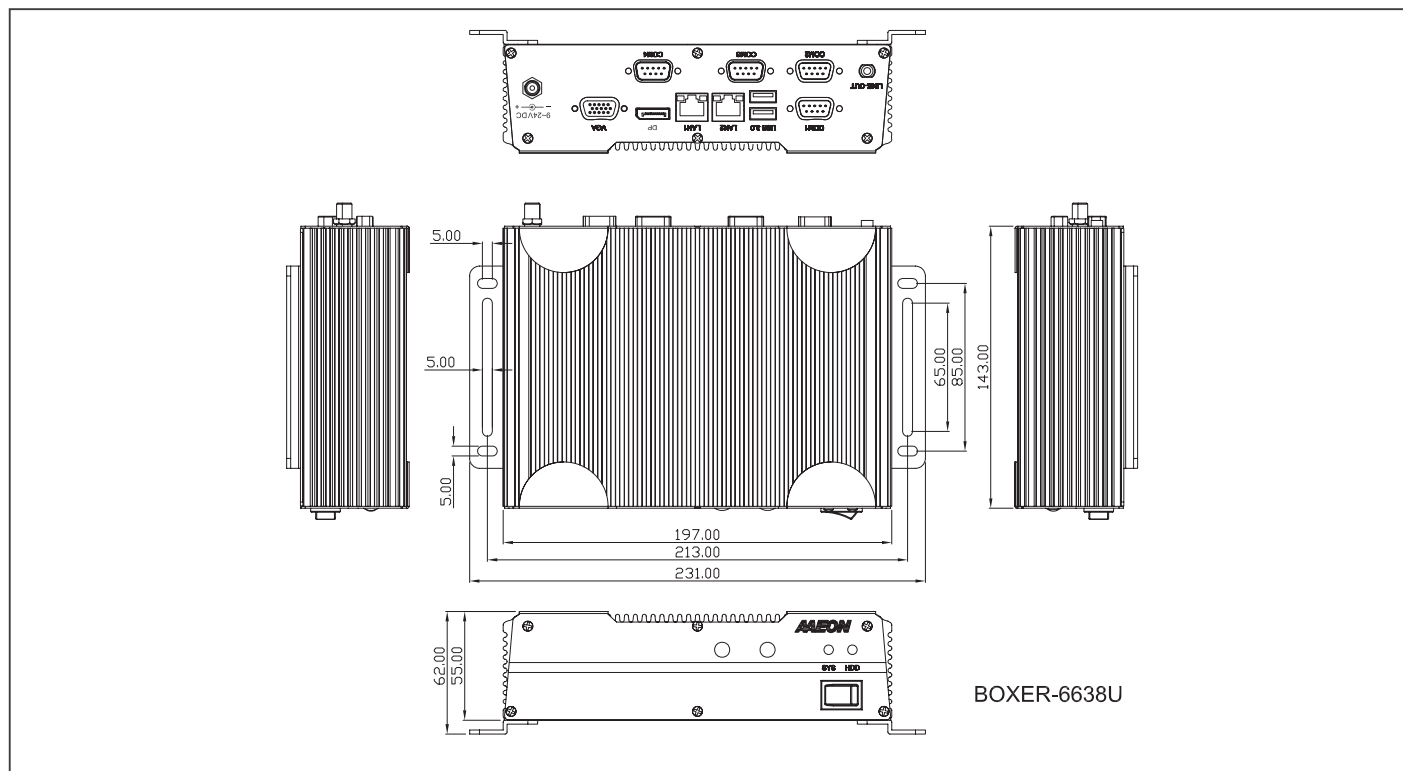

## Features

- U-Series CPU: Intel® Core™ i3-5010U
- Good for Industrial Use with 4 COM Ports
- Wide Temperature Support: -4°F ~ 140°F (-20°C ~ 60°C)
- Wide Voltage Support: 9 - 24 V

## Specifications

System	
CPU	5th Generation Intel® Core™ i3-5010U, 2.1 GHz
Chipset	Intel® System on Chip
System Memory	DDR3L 1600 SODIMM slot x 1, up to 8 GB
Display Interface	VGA, DP
Storage Device	mSATA, HDD/SSD
Ethernet	Intel® WGI211AT, 10/100/1000Base-TX x 1 Intel® WGI218LM, 10/100/1000Base-TX x 1
I/O	RS-232/422/485 x 2 RS-232 x 2 USB 2.0 x 2 (A2M) USB 3.0 x 2 VGA x 1 DP x 1 Line-out x 1 LAN x 2 Antenna holes x 2 Power switch Power input
Expansion	Full-size Mini-Card x 1 (mSATA + USB, w/ SIM slot, optional for PCI-E) Half-size Mini-Card x 1 (PCI-E + USB)
Indicator	Power LED HDD active LED
OS support	Windows® 10 (64 bit), Windows® 8.1(32/64-bit), Windows® 7 (32/64-bit), Linux Ubuntu 14.10
Power Supply	
Power Requirement	9 - 24V with lockable DC jack
Mechanical	
Mounting	Wallmount
Dimensions (W x H x D)	7.76" x 2.17" x 5.63" (197mm x 55mm x 143mm)
Gross Weight	5.5 lb (2.5kg)
Net Weight	3.3 lb (1.5 kg)
Environmental	
Operating Temperature	-4°F ~ 140°F (-20°C ~ 60°C) with wide temperature HDD (according to IEC68-2-14 with 0.5 m/s AirFlow; with industrial devices)
Storage Temperature	-49°F ~ 176°F (-45°C ~ 80°C)
Storage Humidity	95% @ 40°C, non-condensing
Anti-Vibration	5 Grms/ 5 ~ 500Hz/ operation –mSATA / SSD 1 Grms/ 5~ 500Hz/ operation – HDD
Certification	CE/FCC class A

## Dimension

Unit: mm

## Ordering Information

Part Number	CPU	RAM	LAN	USB	RS-232	RS-232/422/485	Storage	Display	Expansion	Mounting	Power	Temp.
BOXER-6638U-A2M-1010	Intel® Core i3-5010U	—	2	4	2	2	HDD/SSD	VGA x 1 DP x 1	Full-size Mini-Card x 1 Half-size Mini-Card x 1	Wallmount	DC 9-24V	-4°F ~ 140°F (-20°C ~ 60°C) According to IEC60068-2, 0.5m/s air flow