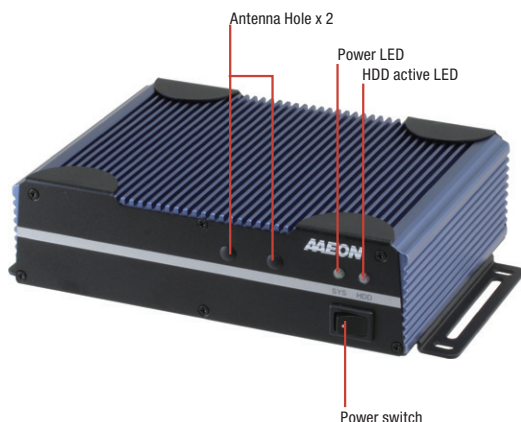

## Fanless Embedded Box PC with 5th Generation Intel® Core™ i3 Processor SoC

Front View

Rear View

## Features

- U-Series CPU: Intel® Core™ i3-5010U
- Good for Industrial Use with 4 COM Ports
- Wide Temperature Support: -4°F ~ 140°F (-20°C ~ 60°C)
- Wide Voltage Support: 9 - 24 V

## Specifications

System	
CPU	5th Generation Intel® Core™ i3-5010U, 2.1 GHz
Chipset	Intel® System on Chip
System Memory	DDR3L 1600 SODIMM slot x 1, up to 8 GB
Display Interface	VGA, DP
Storage Device	mSATA, HDD/SSD
Ethernet	Intel® WGI211AT, 10/100/1000Base-TX x 1 Intel® WGI218LM, 10/100/1000Base-TX x 1
I/O	RS-232/422/485 x 2 RS-232 x 2 USB 2.0 x 2 (A2M) USB 3.0 x 2 VGA x 1 DP x 1 Line-out x 1 LAN x 2 Antenna holes x 2 Power switch Power input
Expansion	Full-size Mini-Card x 1 (mSATA + USB, w/ SIM slot, optional for PCI-E) Half-size Mini-Card x 1 (PCI-E + USB)
Indicator	Power LED HDD active LED
OS support	Windows® 10 (64 bit), Windows® 8.1(32/64-bit), Windows® 7 (32/64-bit), Linux Ubuntu 14.10
Power Supply	
Power Requirement	9 - 24V with lockable DC jack
Mechanical	
Mounting	Wallmount
Dimensions (W x H x D)	7.76" x 2.17" x 5.63" (197mm x 55mm x 143mm)
Gross Weight	5.5 lb (2.5kg)
Net Weight	3.3 lb (1.5 kg)
Environmental	
Operating Temperature	-4°F ~ 140°F (-20°C ~ 60°C) with wide temperature HDD (according to IEC68-2-14 with 0.5 m/s AirFlow; with industrial devices)
Storage Temperature	-49°F ~ 176°F (-45°C ~ 80°C)
Storage Humidity	95% @ 40°C, non-condensing
Anti-Vibration	5 Grms/ 5 ~ 500Hz/ operation –mSATA / SSD 1 Grms/ 5~ 500Hz/ operation – HDD
Certification	CE/FCC class A