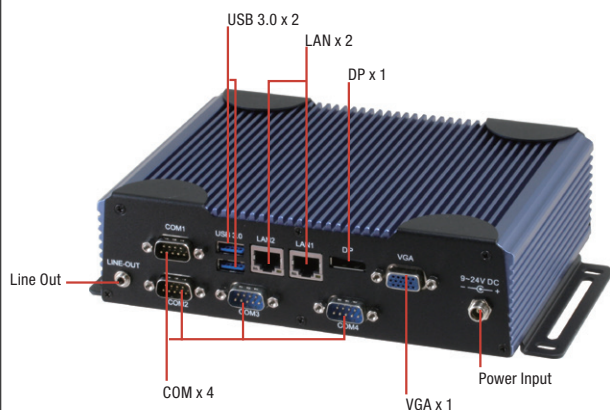

## Fanless Embedded Box PC with 5th Generation Intel® Core™ i3 Processor SoC

Front View

Rear View

## Features

- U-Series CPU: Intel® Core™ i3-5010U
- Good for Industrial Use with 4 COM Ports
- Wide Temperature Support: -4°F ~ 140°F (-20°C ~ 60°C)
- Wide Voltage Support: 9 - 24 V

## Specifications

System	
CPU	5th Generation Intel® Core™ i3-5010U, 2.1 GHz
Chipset	Intel® System on Chip
System Memory	DDR3L 1600 SODIMM slot x 1, up to 8 GB
Display Interface	VGA, DP
Storage Device	mSATA, HDD/SSD
Ethernet	Intel® WGI211AT, 10/100/1000Base-TX x 1 Intel® WGI218LM, 10/100/1000Base-TX x 1
I/O	RS-232/422/485 x 2 RS-232 x 2 USB 2.0 x 2 (A2M) USB 3.0 x 2 VGA x 1 DP x 1 Line-out x 1 LAN x 2 Antenna holes x 2 Power switch Power input
Expansion	Full-size Mini-Card x 1 (mSATA + USB, w/ SIM slot, optional for PCI-E) Half-size Mini-Card x 1 (PCI-E + USB)
Indicator	Power LED HDD active LED
OS support	Windows® 10 (64 bit), Windows® 8.1(32/64-bit), Windows® 7 (32/64-bit), Linux Ubuntu 14.10
Power Supply	
Power Requirement	9 - 24V with lockable DC jack
Mechanical	
Mounting	Wallmount
Dimensions (W x H x D)	7.76" x 2.17" x 5.63" (197mm x 55mm x 143mm)
Gross Weight	5.5 lb (2.5kg)
Net Weight	3.3 lb (1.5 kg)
Environmental	
Operating Temperature	-4°F ~ 140°F (-20°C ~ 60°C) with wide temperature HDD (according to IEC68-2-14 with 0.5 m/s AirFlow; with industrial devices)
Storage Temperature	-49°F ~ 176°F (-45°C ~ 80°C)
Storage Humidity	95% @ 40°C, non-condensing
Anti-Vibration	5 Grms/ 5 ~ 500Hz/ operation –mSATA / SSD 1 Grms/ 5~ 500Hz/ operation – HDD
Certification	CE/FCC class A

## Ordering Information

Part Number	CPU	RAM	LAN	USB	RS-232	RS-232/422/485	Storage	Display	Expansion	Mounting	Power	Temp.
BOXER-6638U-A2M-1010	Intel® Core i3-5010U	—	2	4	2	2	HDD/SSD	VGA x 1 DP x 1	Full-size Mini-Card x 1 Half-size Mini-Card x 1	Wallmount	DC 9-24V	-4°F ~ 140°F (-20°C ~ 60°C) According to IEC60068-2, 0.5m/s air flow