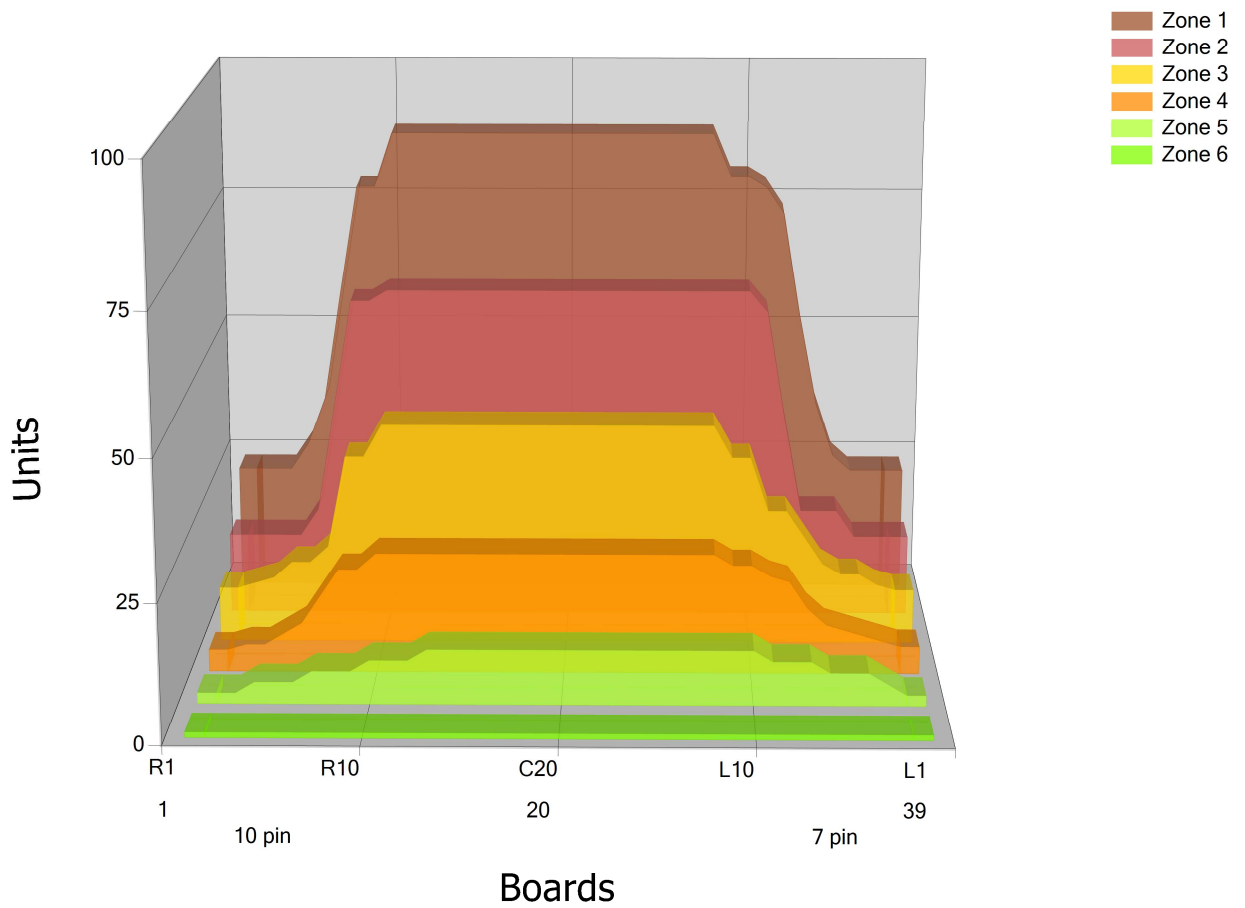

LÄHITAPIOLA

Conditioner:

Cleaner:

Zone Configuration

Cleaner Transition

Mode: Clean and Condition

Speed: Max Clean

Start Cleaner Spray: 0 Feet

Start Squeegee: 0 Feet

Start Conditioning: 6 Inches

Split Pattern: No

Zone 1	Avg	Ratio	Zone 2	Avg	Ratio
Left	32.2	2.7 : 1	Left	18.0	3.4 : 1
Right	33.8	2.7 : 1	Right	21.0	3.4 : 1
Center	88.0		Center	62.0	

Zone 3	Avg	Ratio	Zone 4	Avg	Ratio
Left	14.4	2.8 : 1	Left	8.4	2.6 : 1
Right	14.2	2.8 : 1	Right	8.0	2.6 : 1
Center	41.0		Center	22.0	

Zone 5	Avg	Ratio	Zone 6	Avg	Ratio
Left	6.0	1.7 : 1	Left	1.0	1.0 : 1
Right	4.0	1.7 : 1	Right	1.0	1.0 : 1
Center	10.0		Center	1.0	