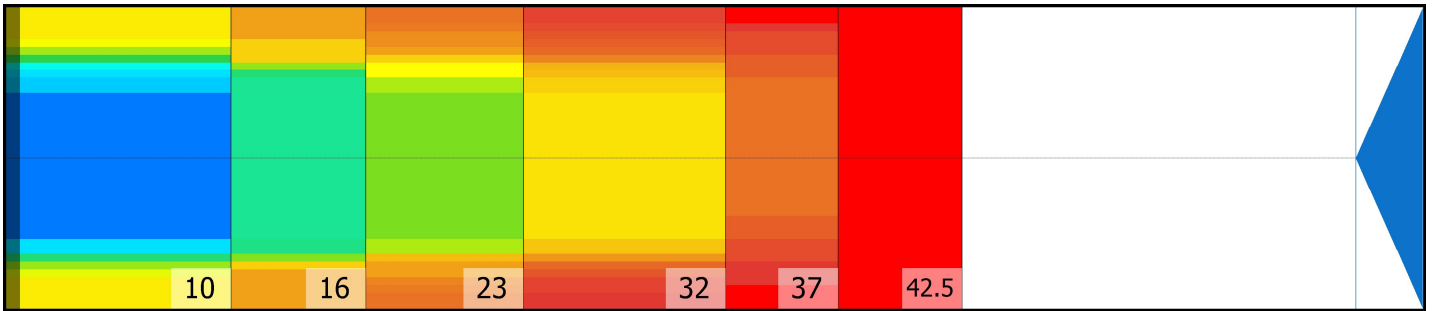

LÄHITAPIOLA

Conditioner:

Cleaner:

Zone Configuration

Cleaner Transition

Mode: Clean and Condition

Speed: Max Clean

Start Cleaner Spray: 0 Feet

Start Squeegee: 0 Feet

Start Conditioning: 6 Inches

Split Pattern: No

Zone 1	Avg	Ratio	Zone 2	Avg	Ratio
Left	32.2	2.7 : 1	Left	18.0	3.4 : 1
Right	33.8	2.7 : 1	Right	21.0	3.4 : 1
Center	88.0		Center	62.0	

Zone 3	Avg	Ratio	Zone 4	Avg	Ratio
Left	14.4	2.8 : 1	Left	8.4	2.6 : 1
Right	14.2	2.8 : 1	Right	8.0	2.6 : 1
Center	41.0		Center	22.0	

Zone 5	Avg	Ratio	Zone 6	Avg	Ratio
Left	6.0	1.7 : 1	Left	1.0	1.0 : 1
Right	4.0	1.7 : 1	Right	1.0	1.0 : 1
Center	10.0		Center	1.0	