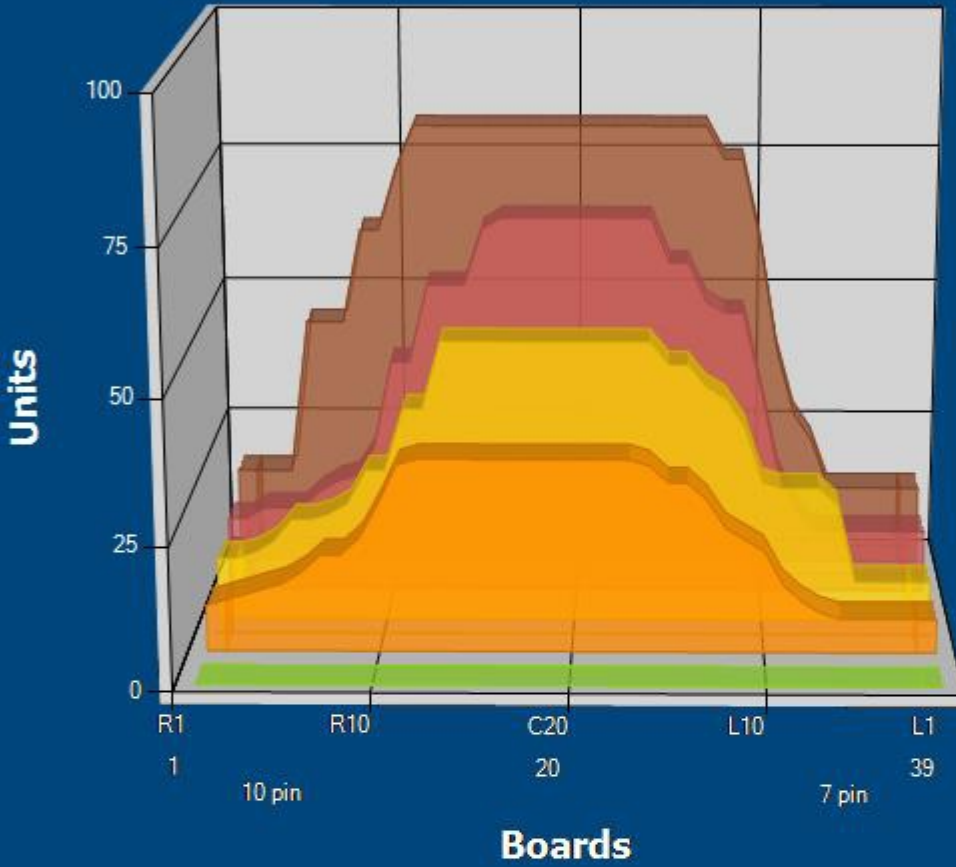

## Zone Configuration

Cleaner Transition

Mode: Clean and Condition  
 Speed: Max Clean  
 Start Cleaner Spray: 0 Feet  
 Start Squeegee: 0 Feet  
 Start Conditioning: 6 Inches  
 Split Pattern: No

|        |      |         |        |      |         |
|--------|------|---------|--------|------|---------|
| Zone 1 | Avg  | Ratio   | Zone 2 | Avg  | Ratio   |
| Left   | 15.8 | 5.1 : 1 | Left   | 11.0 | 6.2 : 1 |
| Right  | 33.8 | 5.1 : 1 | Right  | 16.6 | 6.2 : 1 |
| Center | 81.0 |         | Center | 68.0 |         |
| Zone 3 | Avg  | Ratio   | Zone 4 | Avg  | Ratio   |
| Left   | 13.2 | 3.8 : 1 | Left   | 6.2  | 5.5 : 1 |
| Right  | 16.2 | 3.8 : 1 | Right  | 12.8 | 5.5 : 1 |
| Center | 50.0 |         | Center | 34.0 |         |
| Zone 5 | Avg  | Ratio   |        |      |         |
| Left   | 0.0  | 1.0 : 1 |        |      |         |
| Right  | 0.0  | 1.0 : 1 |        |      |         |
| Center | 0.0  |         |        |      |         |