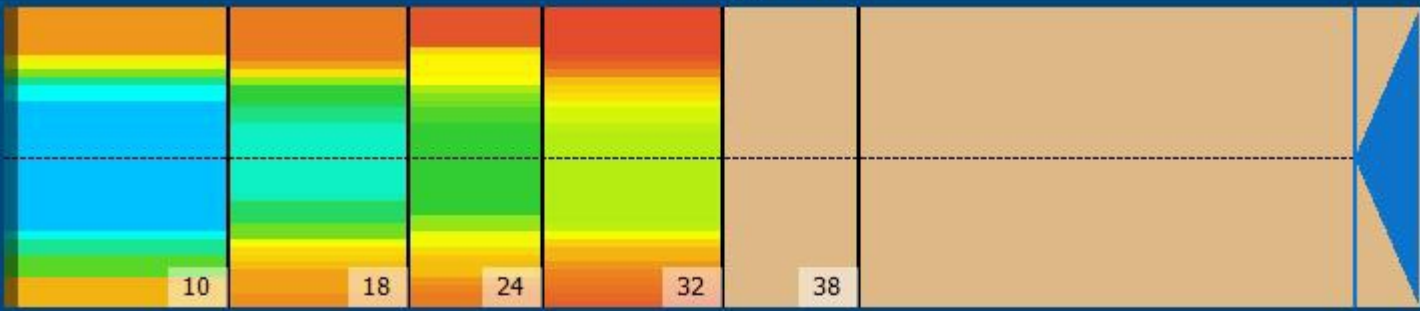

## Zone Configuration

Cleaner Transition

Mode: Clean and Condition  
 Speed: Max Clean  
 Start Cleaner Spray: 0 Feet  
 Start Squeegee: 0 Feet  
 Start Conditioning: 6 Inches  
 Split Pattern: No

|        |      |         |        |      |         |
|--------|------|---------|--------|------|---------|
| Zone 1 | Avg  | Ratio   | Zone 2 | Avg  | Ratio   |
| Left   | 15.8 | 5.1 : 1 | Left   | 11.0 | 6.2 : 1 |
| Right  | 33.8 | 5.1 : 1 | Right  | 16.6 | 6.2 : 1 |
| Center | 81.0 |         | Center | 68.0 |         |
| Zone 3 | Avg  | Ratio   | Zone 4 | Avg  | Ratio   |
| Left   | 13.2 | 3.8 : 1 | Left   | 6.2  | 5.5 : 1 |
| Right  | 16.2 | 3.8 : 1 | Right  | 12.8 | 5.5 : 1 |
| Center | 50.0 |         | Center | 34.0 |         |
| Zone 5 | Avg  | Ratio   |        |      |         |
| Left   | 0.0  | 1.0 : 1 |        |      |         |
| Right  | 0.0  | 1.0 : 1 |        |      |         |
| Center | 0.0  |         |        |      |         |