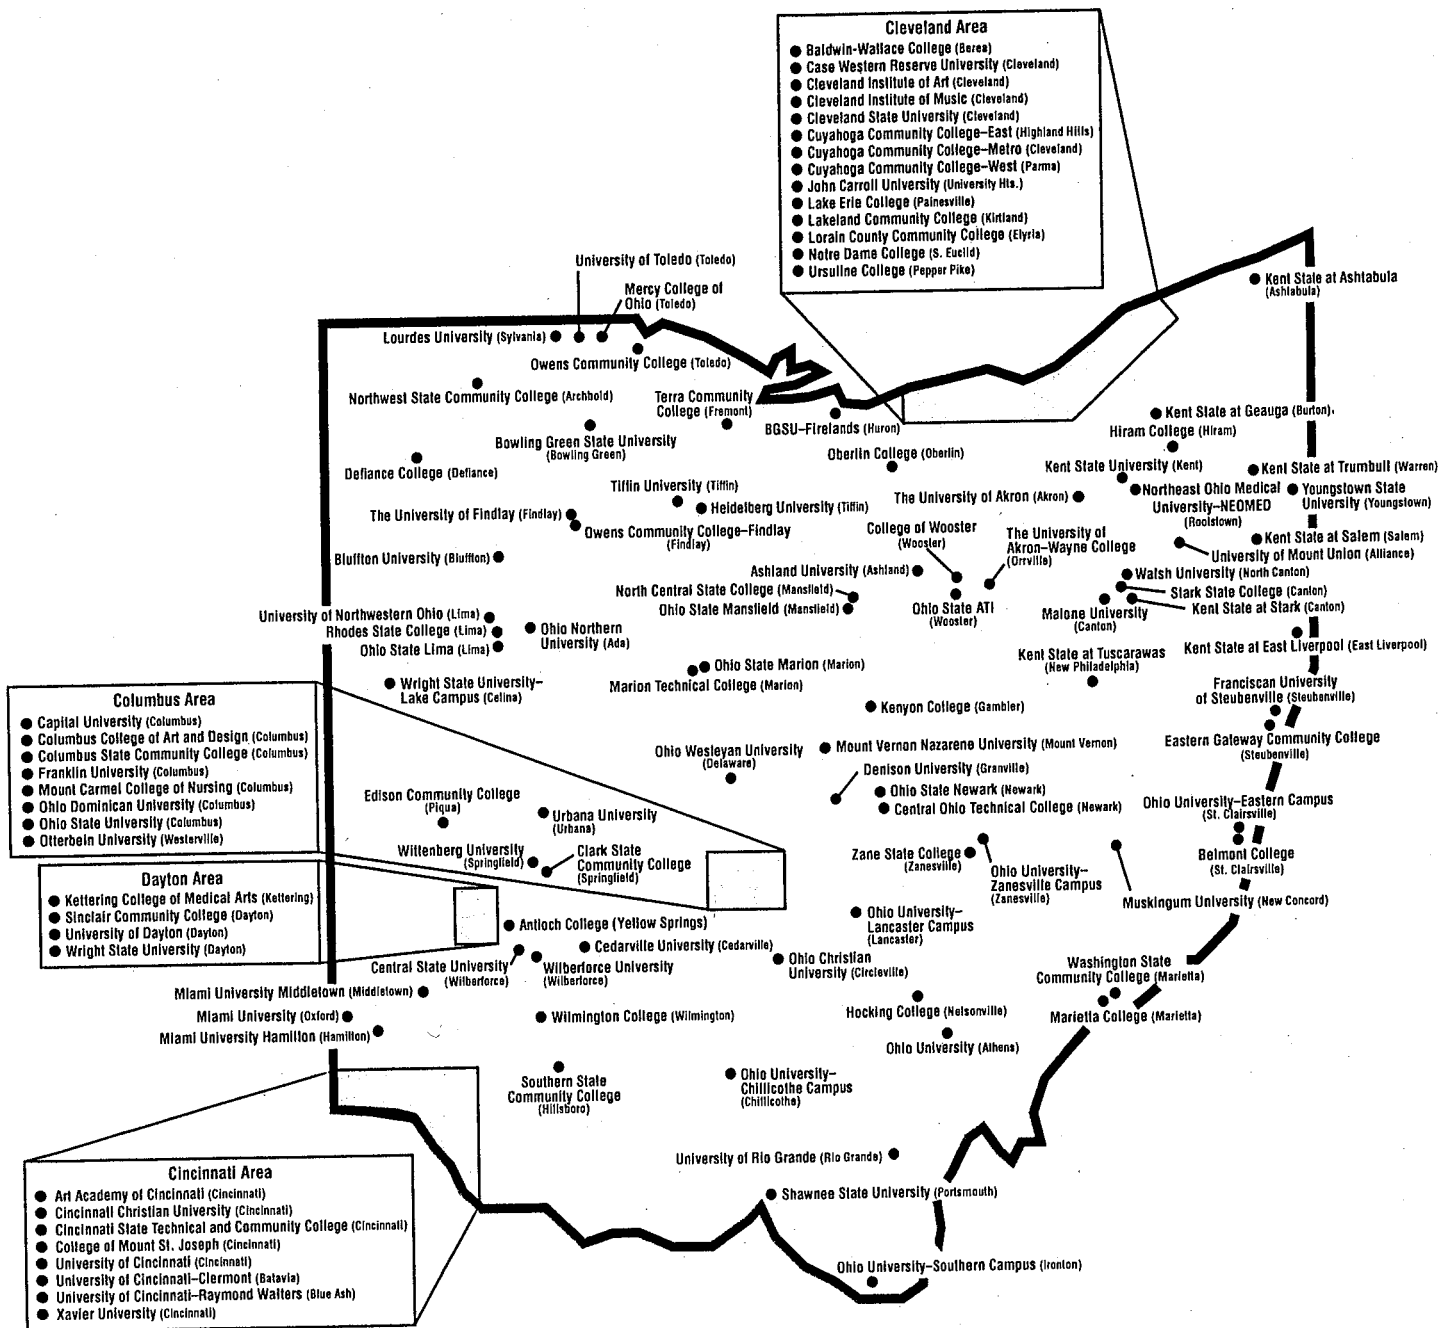

Ohio Colleges and Universities

Compliments of the ACT Midwest Region and the Ohio ACT State Organization

Directory of Ohio Colleges and Universities

Code	Institution Name	Admissions	Website
4-Year Public Universities and Regional Campuses			
3240	Bowling Green State University	419.372.BGSU	www.bgsu.edu
3240	BGSU-Firelands	419.433.5560	www.firelands.bgsu.edu
3246	Central State University	937.376.6348	www.centralstate.edu
3270	Cleveland State University	216.687.5411	www.csuohio.edu
3284	Kent State University	330.672.2444	www.kent.edu/admissions
3773	Kent State at Ashland	440.964.4217	www.ashland.kent.edu
3225	Kent State at East Liverpool	330.385.3805	www.eiv.kent.edu
3224	Kent State at Geauga	440.834.4187	www.geauga.kent.edu
3354	Kent State at Salem	330.332.0361	www.salem.kent.edu
3226	Kent State at Stark	330.499.9600	www.stark.kent.edu
3343	Kent State at Trumbull	330.675.8860	www.trumbull.kent.edu
3361	Kent State at Tuscarawas	330.339.3391	www.tusc.kent.edu
3294	Miami University	513.529.3511	www.muohio.edu
3303	Miami University Hamilton	513.727.3216	www.regionals.muohio.edu
3299	Miami University Middletown	513.727.3216	www.regionals.muohio.edu
3315	Northeast Ohio Medical University - NEOMED	800.666.2511	www.regionals.muohio.edu
3312	Ohio State University	614.292.3380	www.neomed.edu
3312	Ohio State ATI	330.287.1327	www.osu.edu
3312	Ohio State Lima	419.995.8391	www.ati.osu.edu
3312	Ohio State Mansfield	419.755.4317	http://fina.osu.edu
3312	Ohio State Marion	740.725.6242	www.marion.ohio-state.edu
3314	Ohio State Newark	740.366.9633	www.newark.osu.edu
3314	Ohio University	740.593.4100	www.ohio.edu
3317	Ohio University-Eastern Campus	800.648.3331	www.ohio.edu/eastern
3316	Ohio University-Chillicothe Campus	740.774.7240	www.chillicothe.ohio.edu
3326	Ohio University-Lancaster Campus	740.654.6711	www.ohio.edu/lancaster
3370	Ohio University-Southern Campus	740.533.4600	www.southern.ohio.edu
3322	Ohio University-Zanesville Campus	740.588.1439	www.zanesville.ohio.edu
3336	Shawnee State University	800.959.2778	www.shawnee.edu
3338	The University of Akron	800.655.4884	www.uakron.edu
3267	University of Akron-Wayne College	800.221.8308	www.wayne.uakron.edu
3340	University of Cincinnati	513.556.1100	www.admissions.uc.edu
3340	Univ. of Cincinnati-Clermont	513.732.5900	www.uccclermont.edu
3344	Univ. of Cincinnati-Raymond Walters	513.745.5700	www.rwc.uc.edu
3295	University of Toledo	800.570.1050	www.u Toledo.edu
3295	Wright State University	800.247.1770	www.wright.edu
3295	Wright State University-Lake Campus	419.586.0300	www.wright.edu/lake
3368	Youngstown State University	877.468.6978	www.ysu.edu
2-Year Public Institutions — Community Colleges			
5570	Cincinnati State Tech & Comm College	513.861.7700	www.cincinnati.state.edu
3247	Clark State Community College	937.328.6028	www.clarkstate.edu
3261	Columbus State Community College	800.621.6407	www.csc.edu
3259	Cuyahoga Community College-East	800.954.8742	www.tri-c.edu
3263	Cuyahoga Community College-Metro	216.987.8200	www.tri-c.edu
3265	Cuyahoga Community College-West	216.987.5150	www.tri-c.edu
3373	Eastern Gateway Community College	740.264.5591	www.egcc.edu
3377	Edison Community College	937.778.7850	www.edisonohio.edu
3277	Lakeland Community College	440.953.7100	www.lakelandcc.edu
3287	Lorain County Community College	800.995.5222	www.loraincc.edu
3356	Northwest State Community College	419.287.1320	www.northweststate.edu
3323	Owens Community College	800.GO.OWENS x 7777	www.owens.edu
3337	Owens Community College-Findlay Campus	800.GO.OWENS x 3509	www.owens.edu
3332	Sinclair Community College	800.315.3000	www.sinclair.edu
3276	Southern State Community College	800.628.7722	www.ssc.edu
3353	Terra Community College	866.ATTERRA	www.terra.edu
3367	Washington State Community College	740.374.8716	www.wsc.edu
Private Colleges and Universities			
3232	Antioch College	937.319.6082	www.antiochcollege.org
5592	Art Academy of Cincinnati	800.323.5692	www.artacademy.edu
3234	Ashland University	800.882.1548	www.ashland.edu
3236	Baldwin-Wallace College	877.BW.APPLY	www.bw.edu/admission