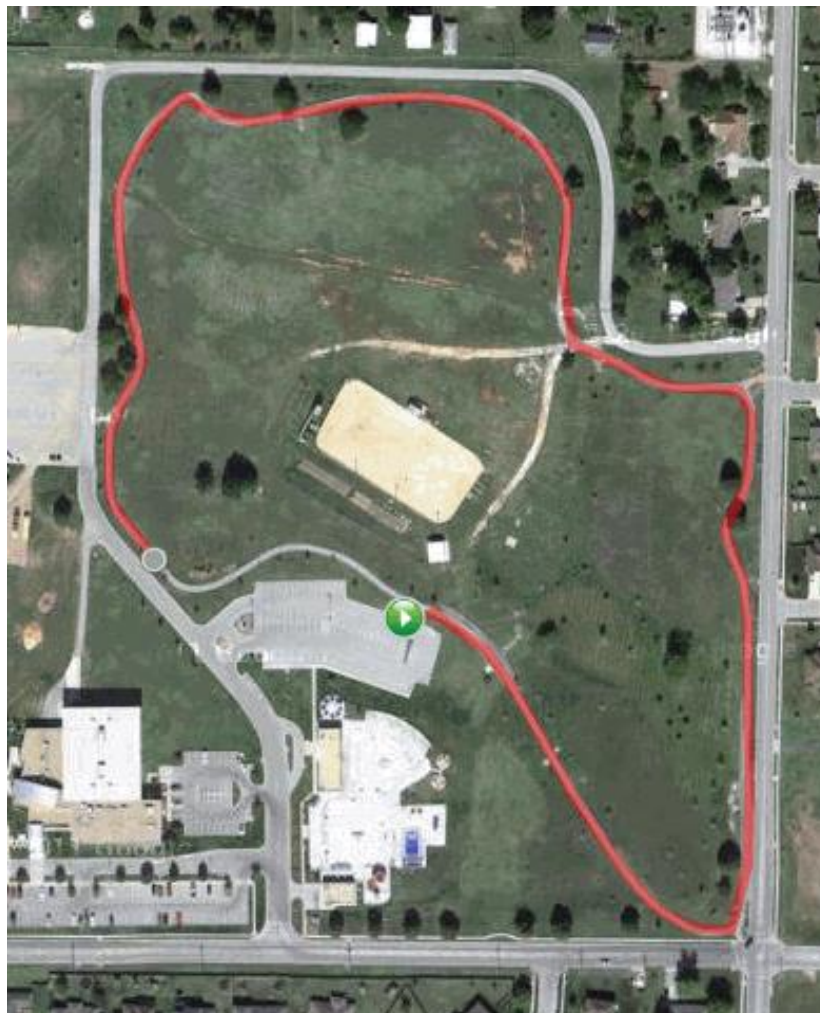

## Challenge Course - Run Route (.66 Mile) – Miller Park (711 E. Miller Road, Republic, MO)

## Challenge Course - Bike Route

(2.6 Miles – 2 Laps of 1.3 Miles)

Miller Park (711 E. Miller Road, Republic, MO)