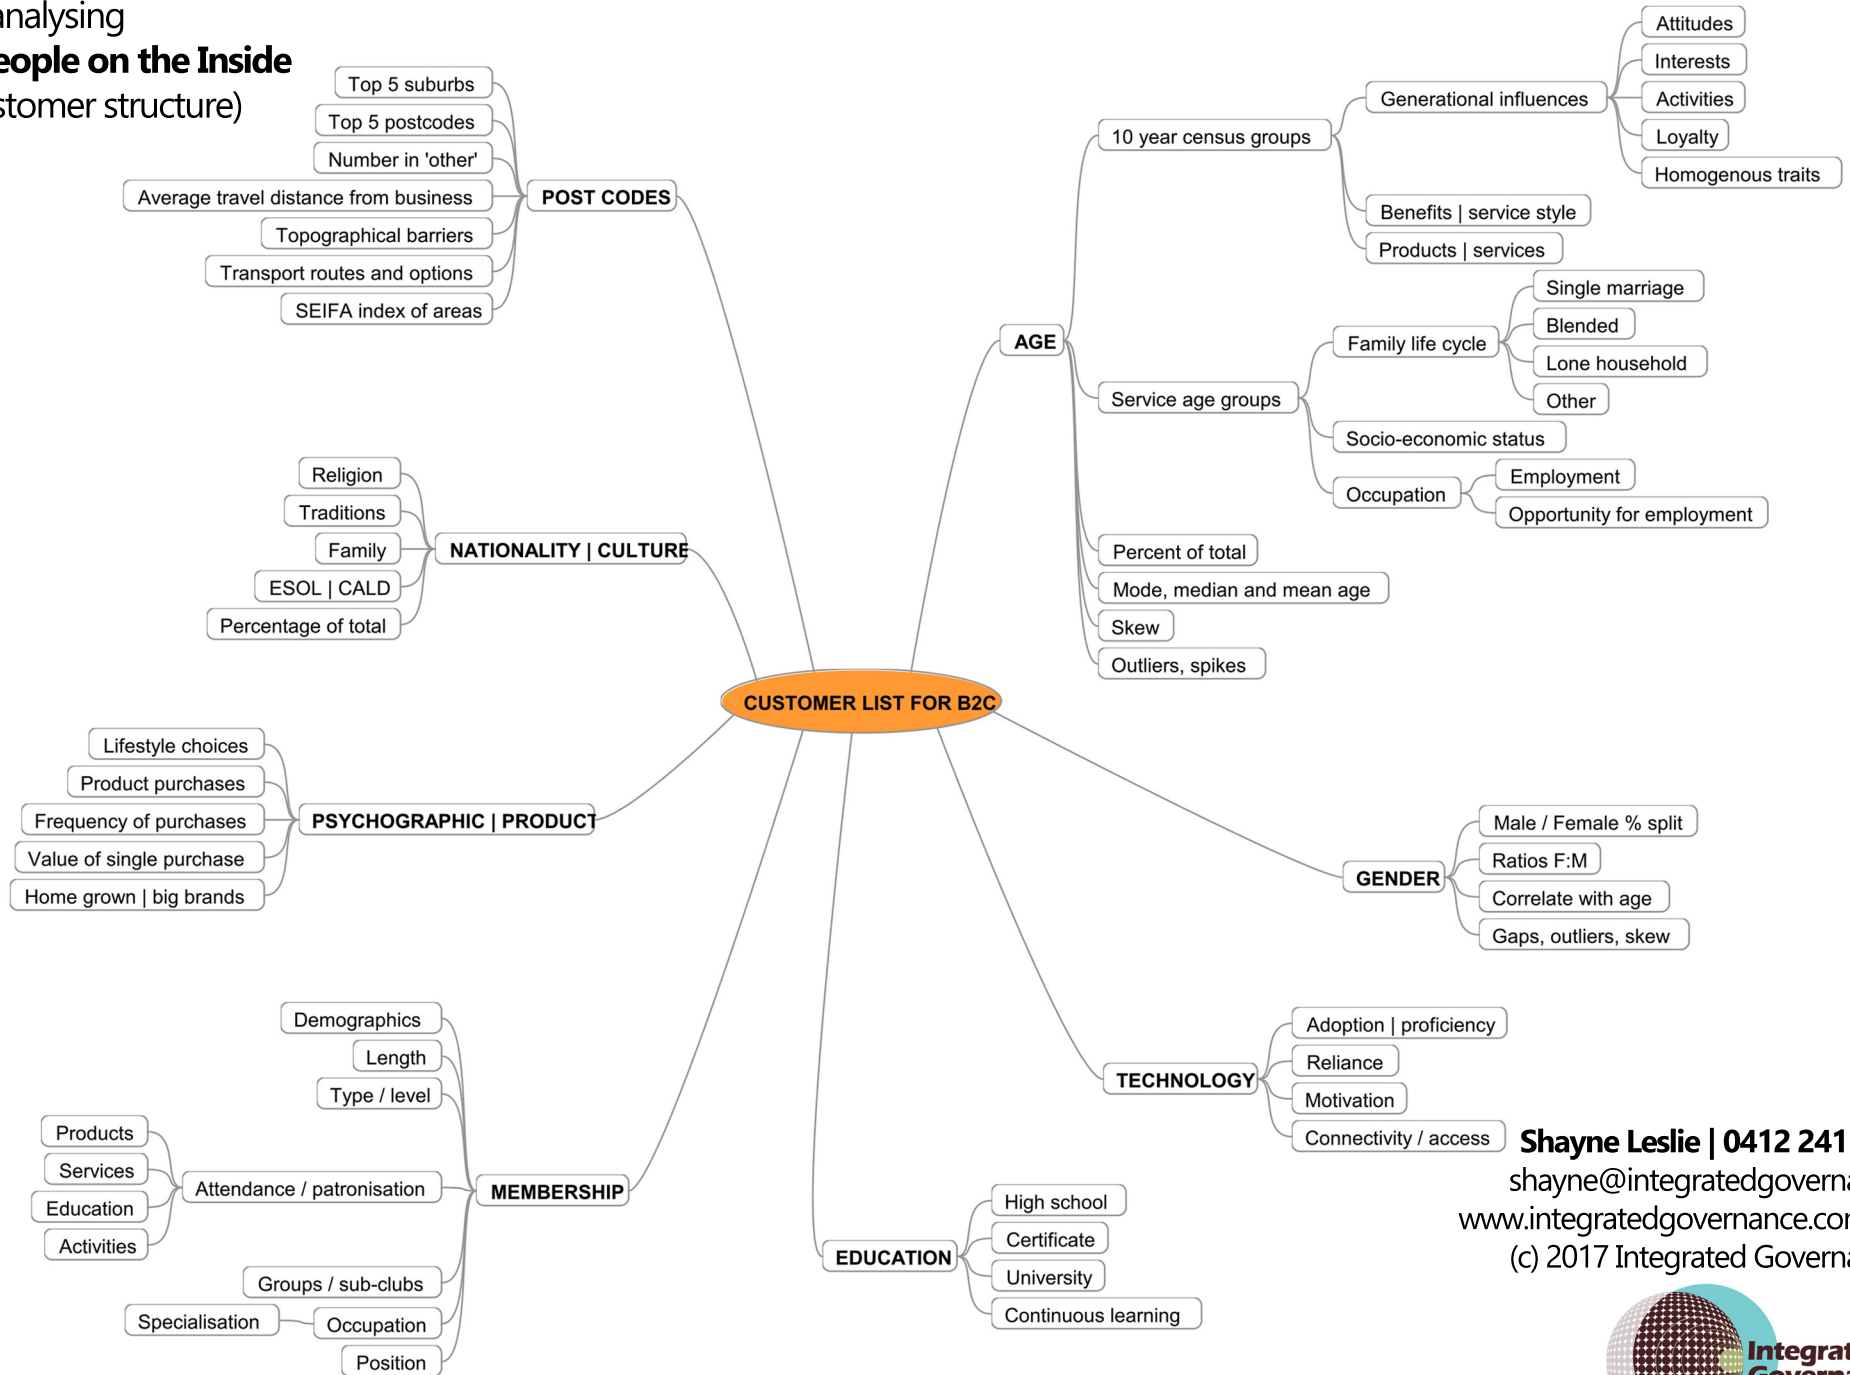

Strategy: Fly Forward Faster

Mind Map for analysing

Quadrant 1: People on the Inside (business to customer structure)

Shayne Leslie | 0412 241 773
 shayne@integratedgovernance.com.au
 www.integratedgovernance.com.au
 (c) 2017 Integrated Governance