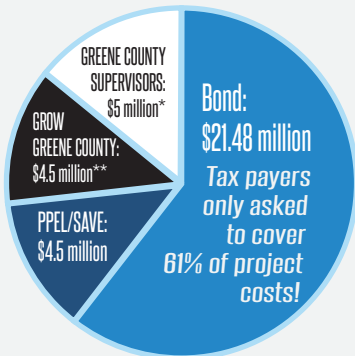

>> New Greene County High School

New location near Hwy 30 & Grimmell Rd, competition gym & performing arts center

>> New Regional Center/Career Academy

Regional center for school districts within 30 miles

10 year lease with Iowa Central Community College with four strands of learning - Agriculture Technology • Software Development • Advanced Manufacturing • Culinary Arts/Hospitality
Flexibility to add more programs in the future

All local industries & businesses can use facility for continuing education & adult training

>> Refit current high school for Greene County Middle School

Remodel to provide secure entrance, classroom sizes 40% larger than current building

Modifications to existing gym to allow for middle school competitions and remodeled space for Administrative Offices

Ready to open doors in Fall of 2020!

**$35.48 million total project
Funding Sources:**

The Bond:

$2.70 per $1000 of taxable valuation

- Approx. $2.78 increase per acre of farmland (~10% increase)
- <$12/month tax increase for home assessed at $100,000

Other private funds also available

*Funds designated for Regional Center/Career Academy

**Funds offset costs of Gymnasium & Performing Arts Center

>> The Vote: >>

APRIL 3 - 7am-8pm

THREE polling locations:

- **Grand Junction & Rippey** - St. Brigid's Parish Center
- **Jefferson** - Clover Hall at the Fairgrounds
- **Scranton** - Scranton Community Center

Other important dates:

MARCH 5 - first day to vote absentee

MARCH 29 - satellite voting 1p-9p at Middle School during Greene County Elementary Concerts

60% yes vote needed to pass

18-year-olds living in the Greene County School District may vote, if registered.

Property ownership is NOT required to vote.

>> Our Kids: >>

- New state-of-the-art high school facility
- Exclusive Middle School campus with larger classrooms
- Skills leading to great jobs
- Opportunities for advanced learning
- Middle School lunchroom & auditorium
- Variety of learning spaces for best practices of learning
- Comfortable and inviting learning environment
- All facilities easily accessible to all

>> Our Future: >>

- Partner with Iowa Central Community College
- Support local industry with learning strands
- Continuing education & adult education opportunities
- Positive, forward-thinking image of Greene County
- Supporting local agriculture economy
- Attractive to young families
- Great employment opportunities for students following completion of education