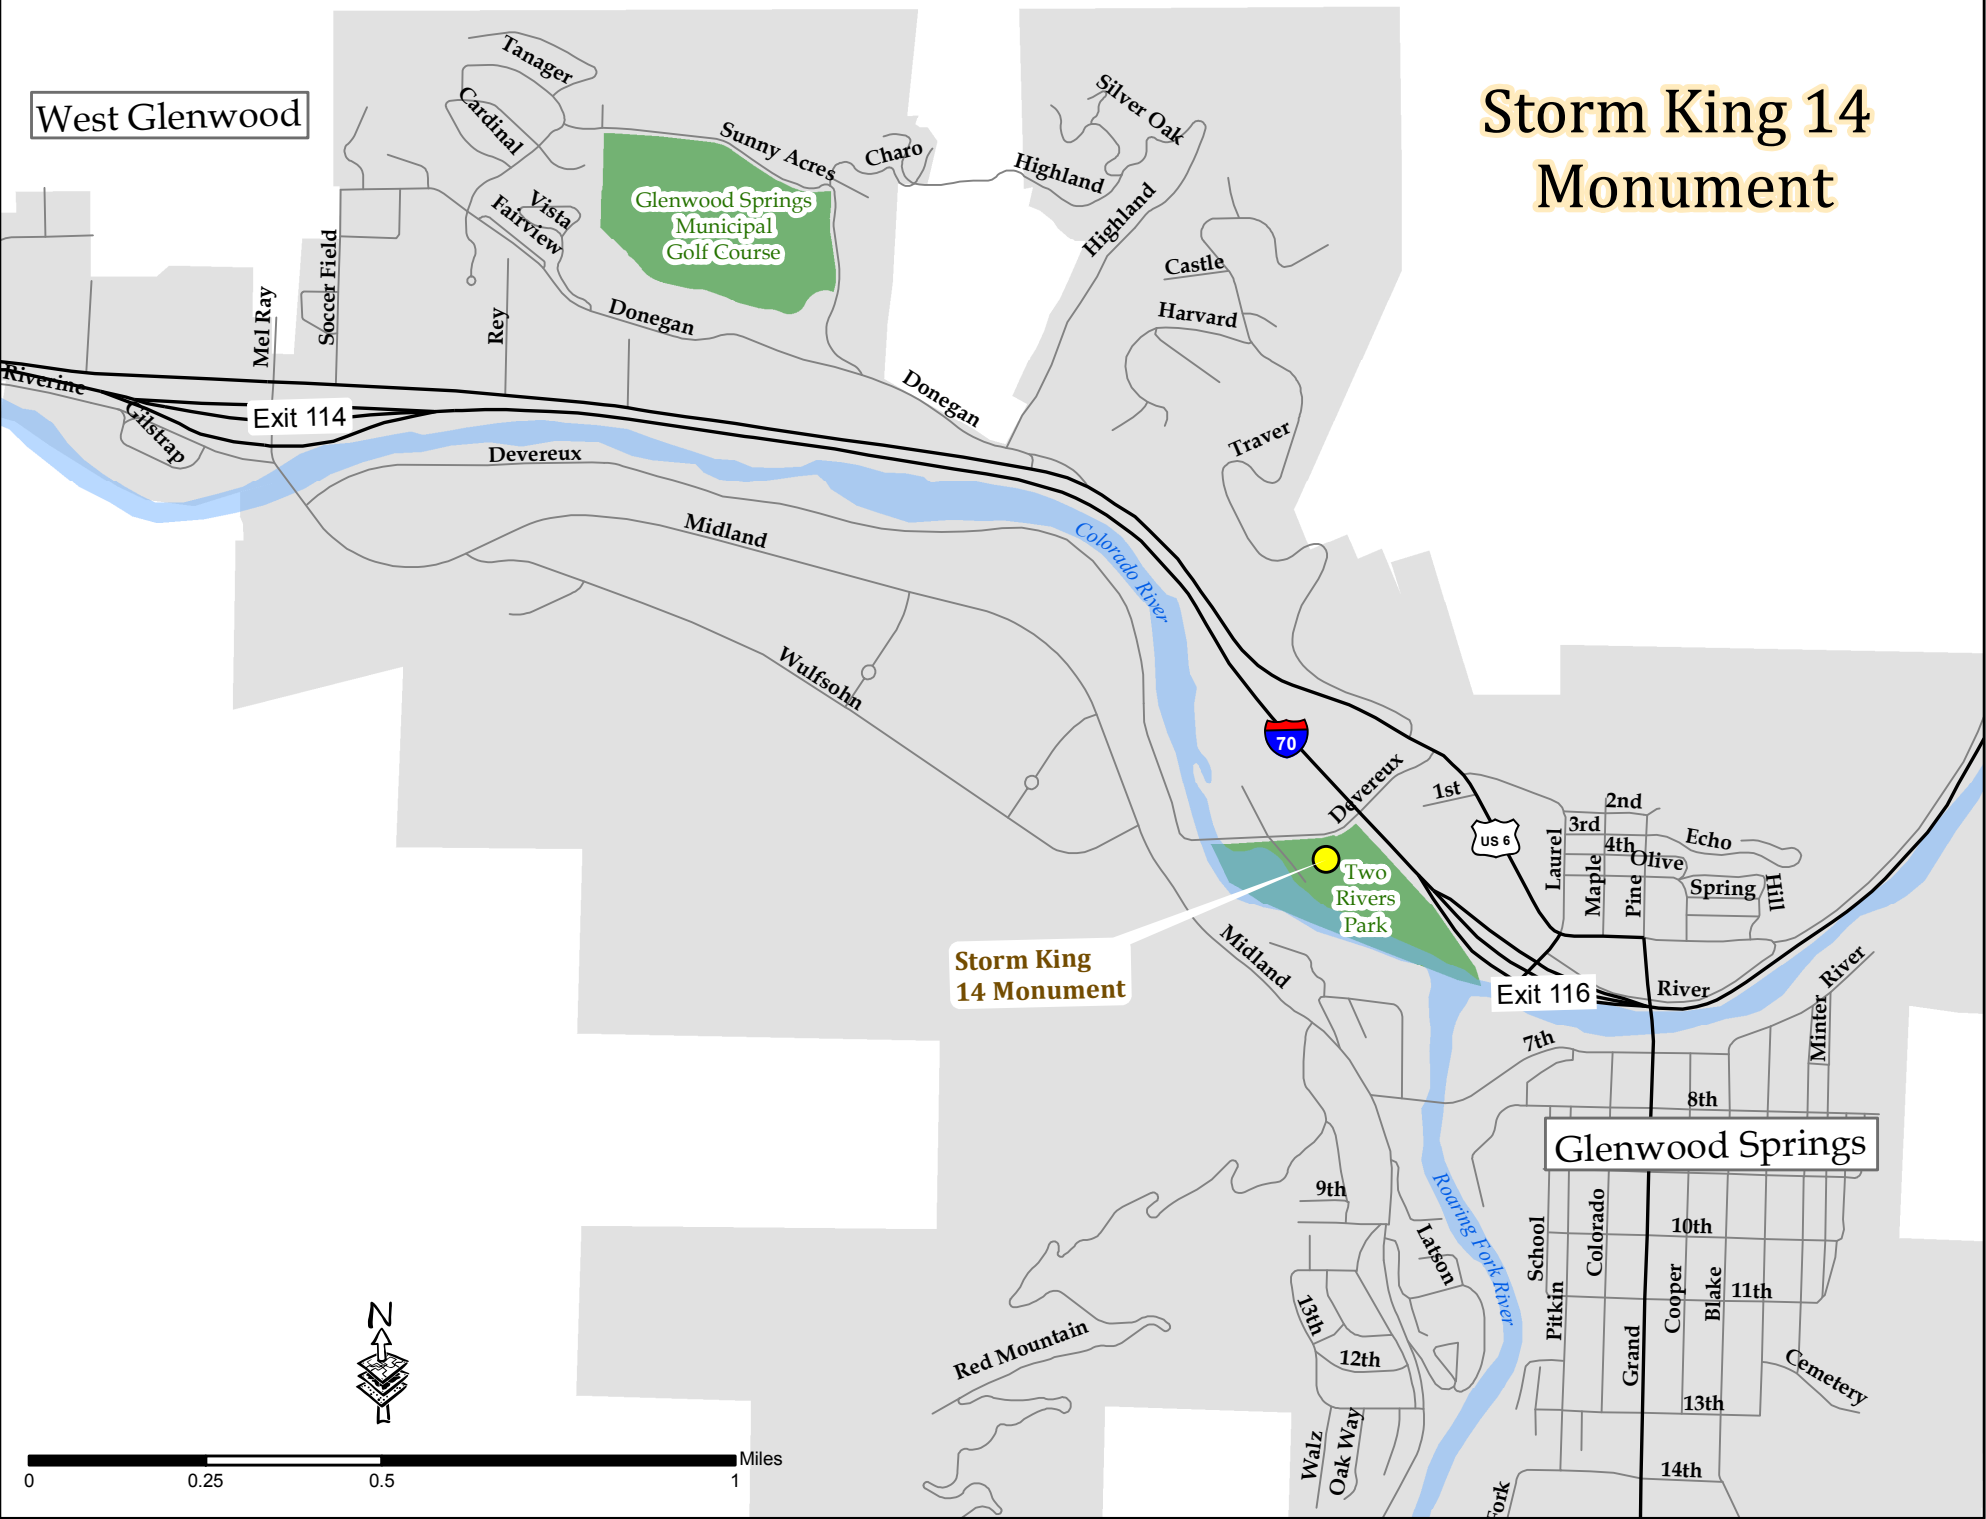

Storm King 14 Monument

West Glenwood

Exit 114

Storm King 14 Monument

Glenwood Springs

0 0.25 0.5 1 Miles