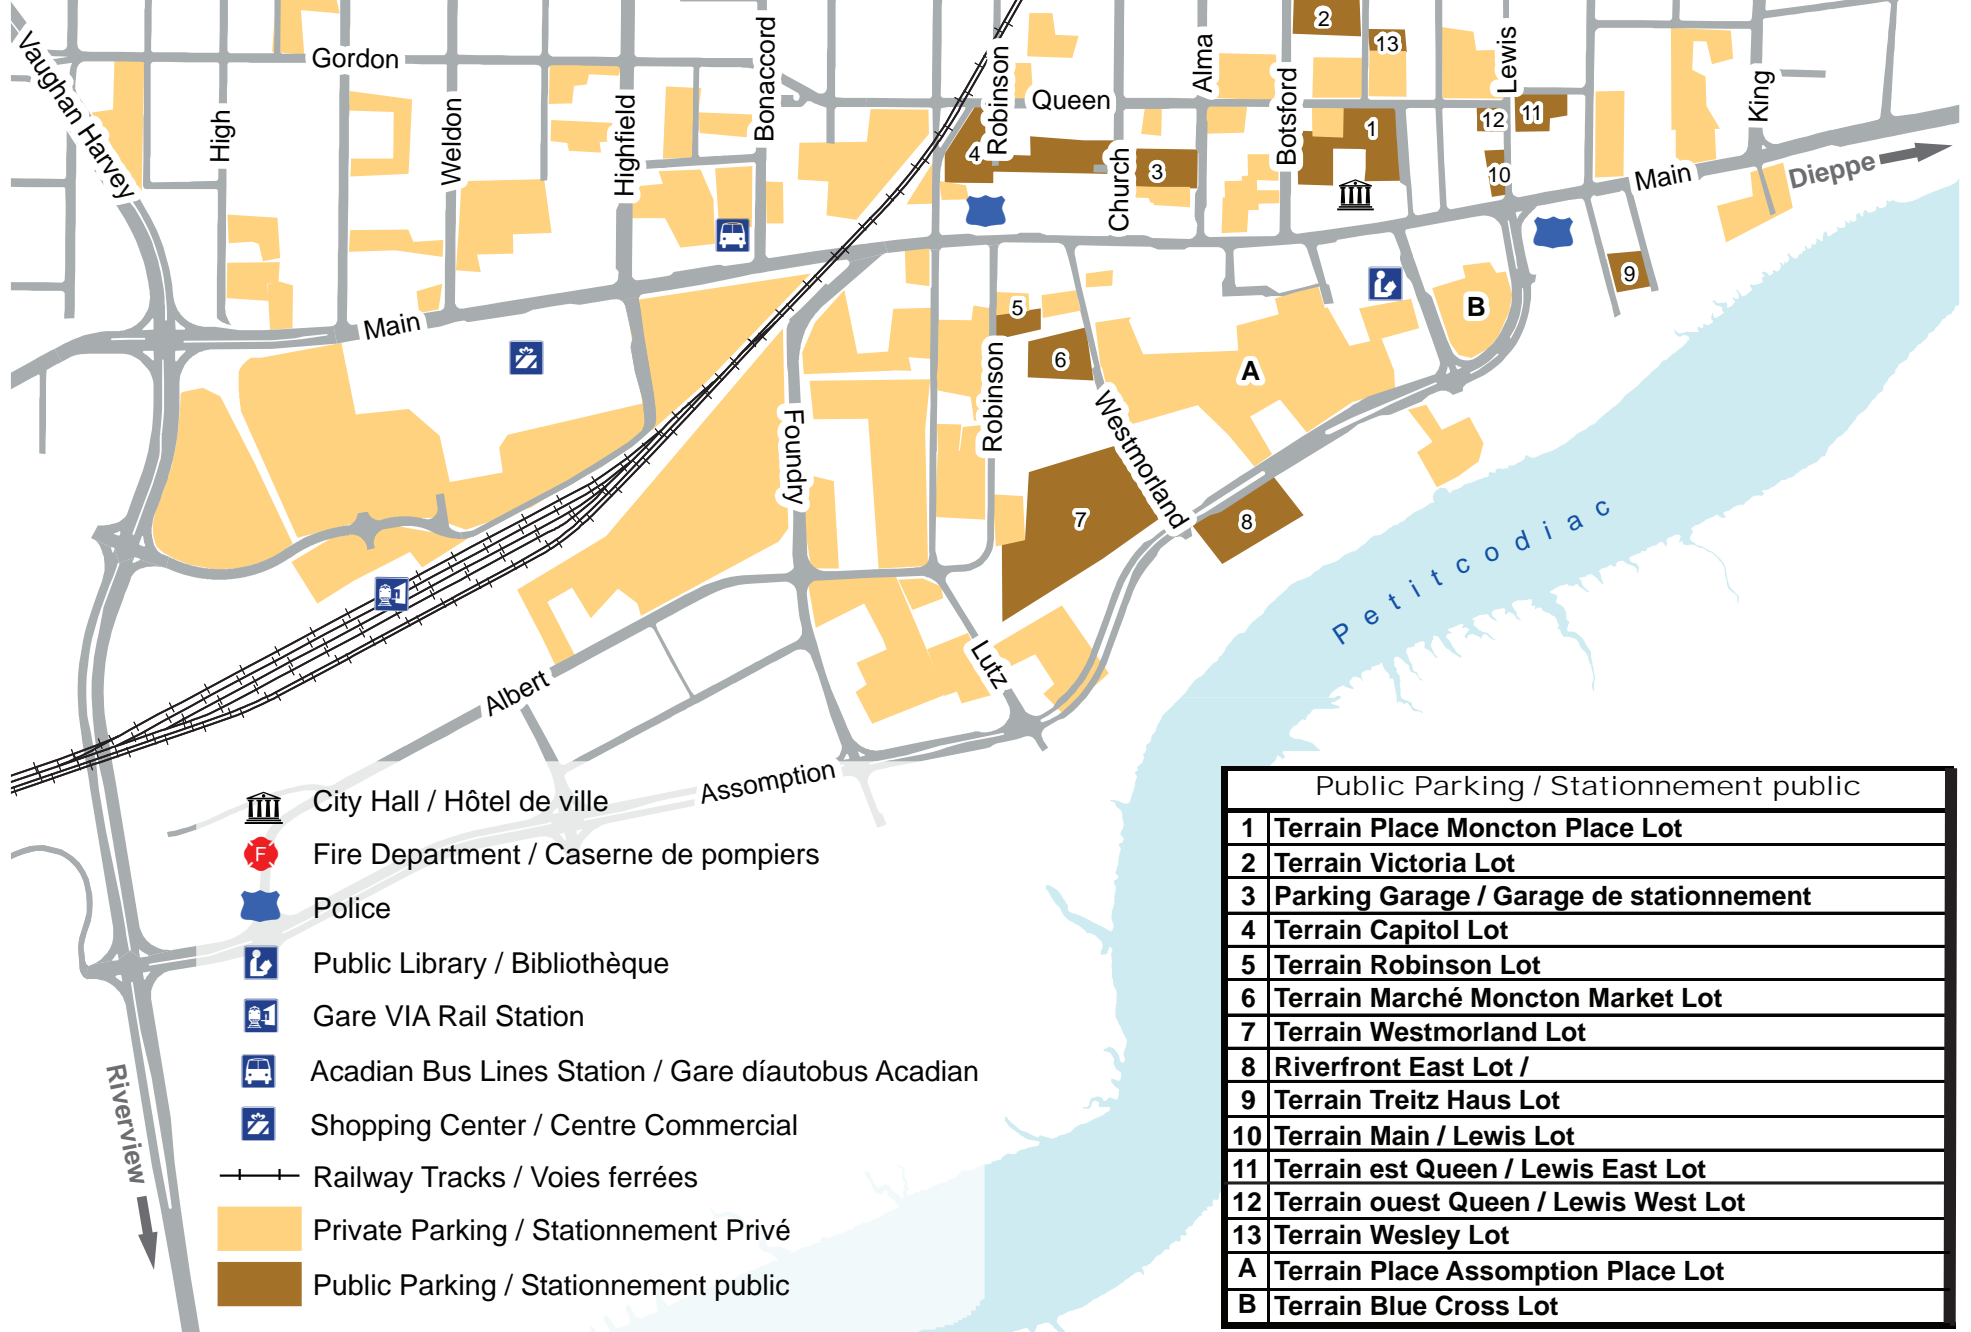

Downtown Parking Areas

Zones de stationnement au centre-ville

-  City Hall / Hôtel de ville
-  Fire Department / Caserne de pompiers
-  Police
-  Public Library / Bibliothèque
-  Gare VIA Rail Station
-  Acadian Bus Lines Station / Gare d'autobus Acadian
-  Shopping Center / Centre Commercial
-  Railway Tracks / Voies ferrées
-  Private Parking / Stationnement Privé
-  Public Parking / Stationnement public

Public Parking / Stationnement public	
1	Terrain Place Moncton Place Lot
2	Terrain Victoria Lot
3	Parking Garage / Garage de stationnement
4	Terrain Capitol Lot
5	Terrain Robinson Lot
6	Terrain Marché Moncton Market Lot
7	Terrain Westmorland Lot
8	Riverfront East Lot /
9	Terrain Treitz Haus Lot
10	Terrain Main / Lewis Lot
11	Terrain est Queen / Lewis East Lot
12	Terrain ouest Queen / Lewis West Lot
13	Terrain Wesley Lot
A	Terrain Place Assomption Place Lot
B	Terrain Blue Cross Lot