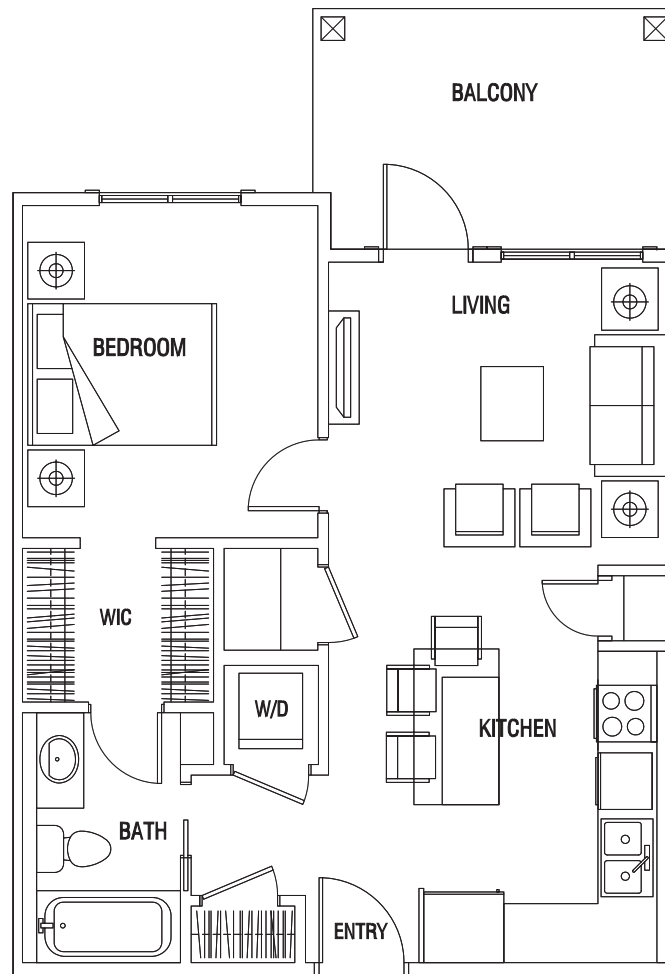

Floorplan

Birch

1 Bedroom, 1 bathroom

624 SQ/FT