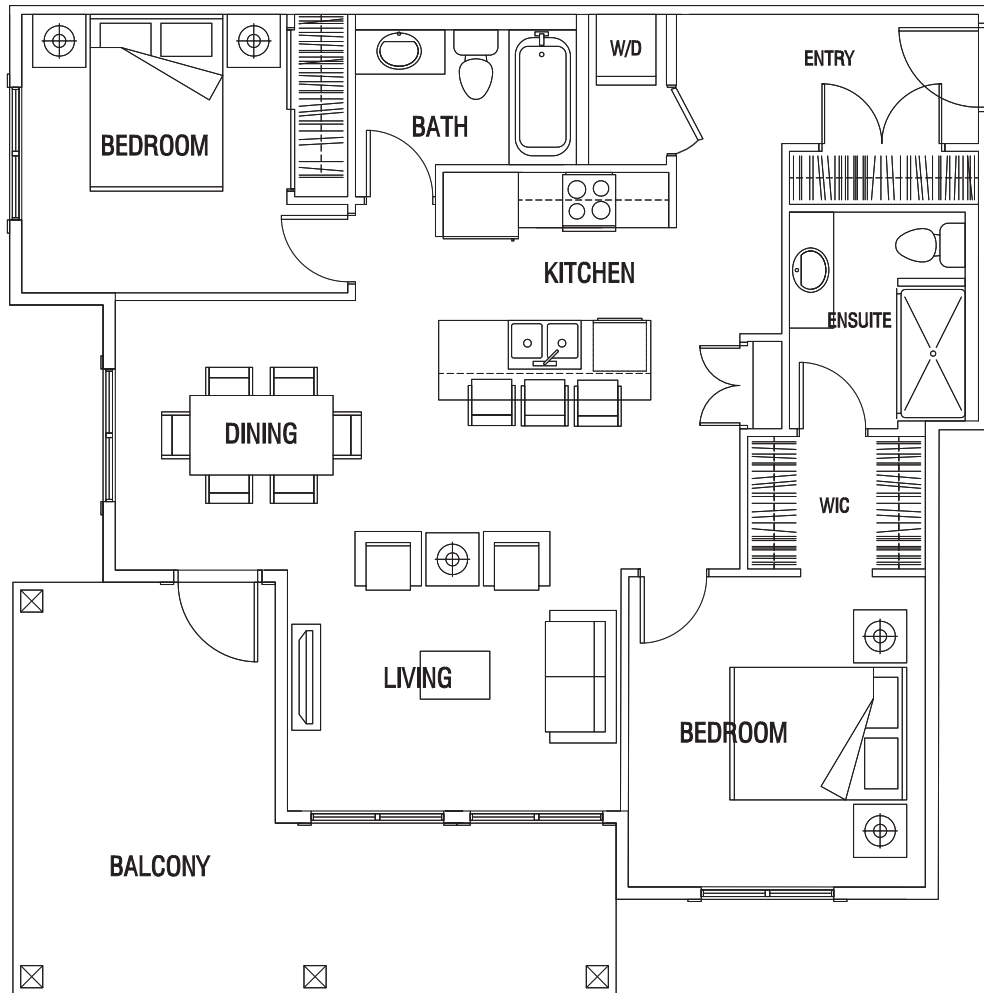

Floorplan

Azalea

2 Bedroom, 2 bathroom

1,020 SQ/FT