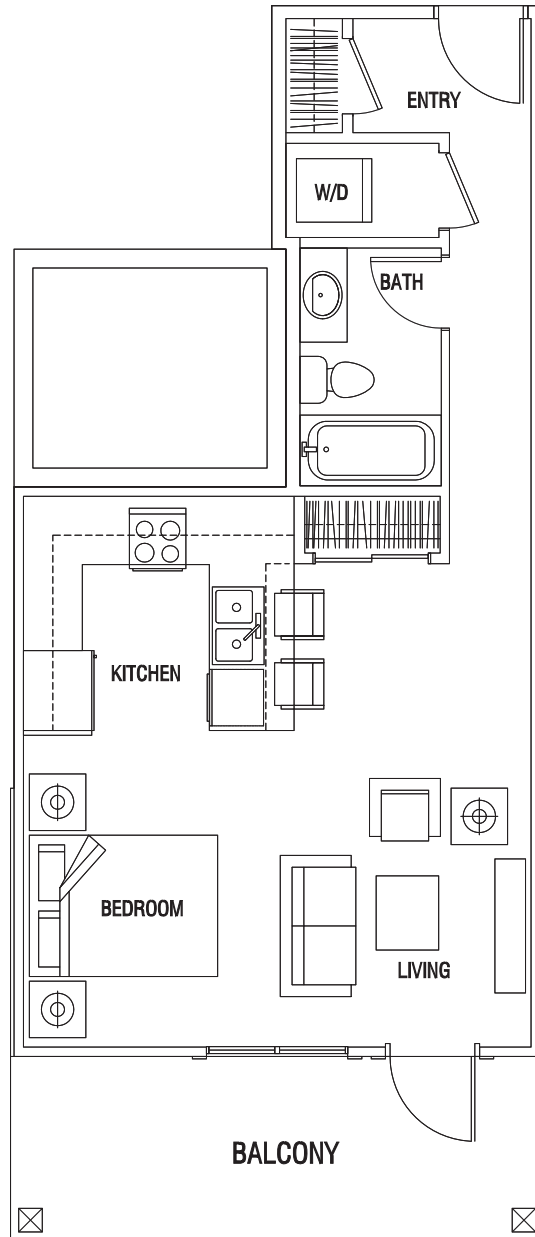

Floorplan

Pine

Studio, 1 bathroom

536 SQ/FT