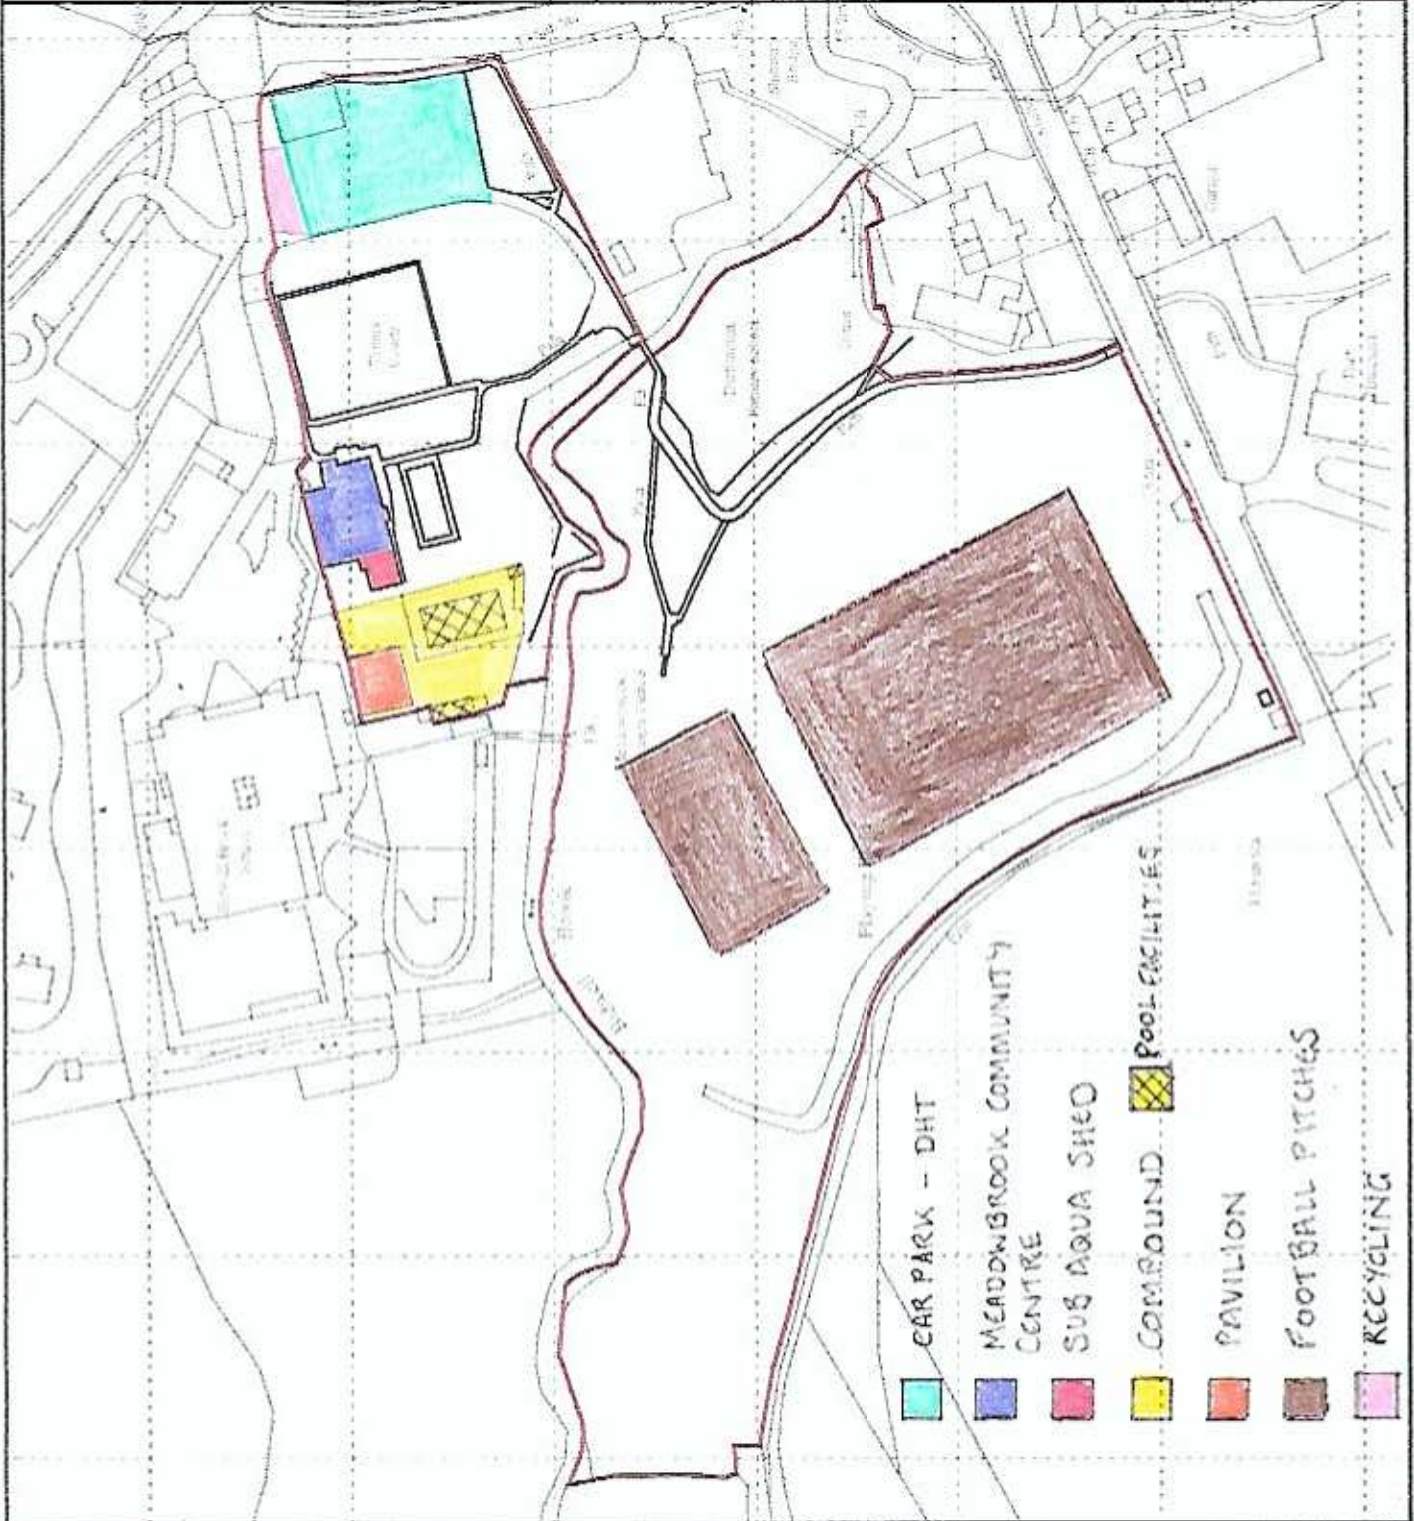

Survey at
**DARTINGTON RECREATION
ASSOCIATION**
DARTINGTON

File: DHT415 Sheet 1 of 1

Scale 1:1250 @ A3

Date of survey: 10/03/15

Centre Line Surveys

20 Dartmouth Road
Plymouth
Devon
TQ4 5SQ
Tel/Fax: 01603-534015

Dwg. No. DHT415_JRP_R1 Rev 1

CAR PARK - DHT

MEADOWBROOK COMMUNITY CENTRE

SUB AQUA SHEO

POOL FACILITIES

PAVILION

FOOTBALL PITCHES

RECYCLING