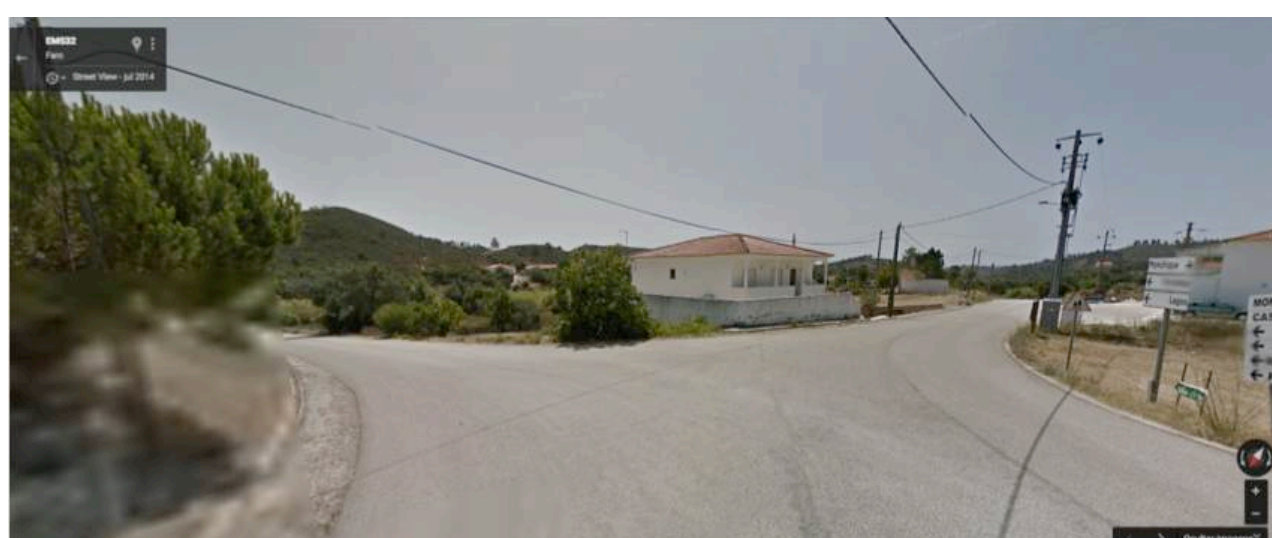

# ALJEZUR

\* Aljezur in direction MARMELETE or MONCHIQUE (road N267);

\* In Marmelete follow to CASAIS;

\* When you arrive to Casais, turn right (follow to PORTIMÃO) – EM532;

\* Follow always that street... When you arrive Montes de Cima, turn left;

\* Continue 1km and on left side: welcome to AWAKE.