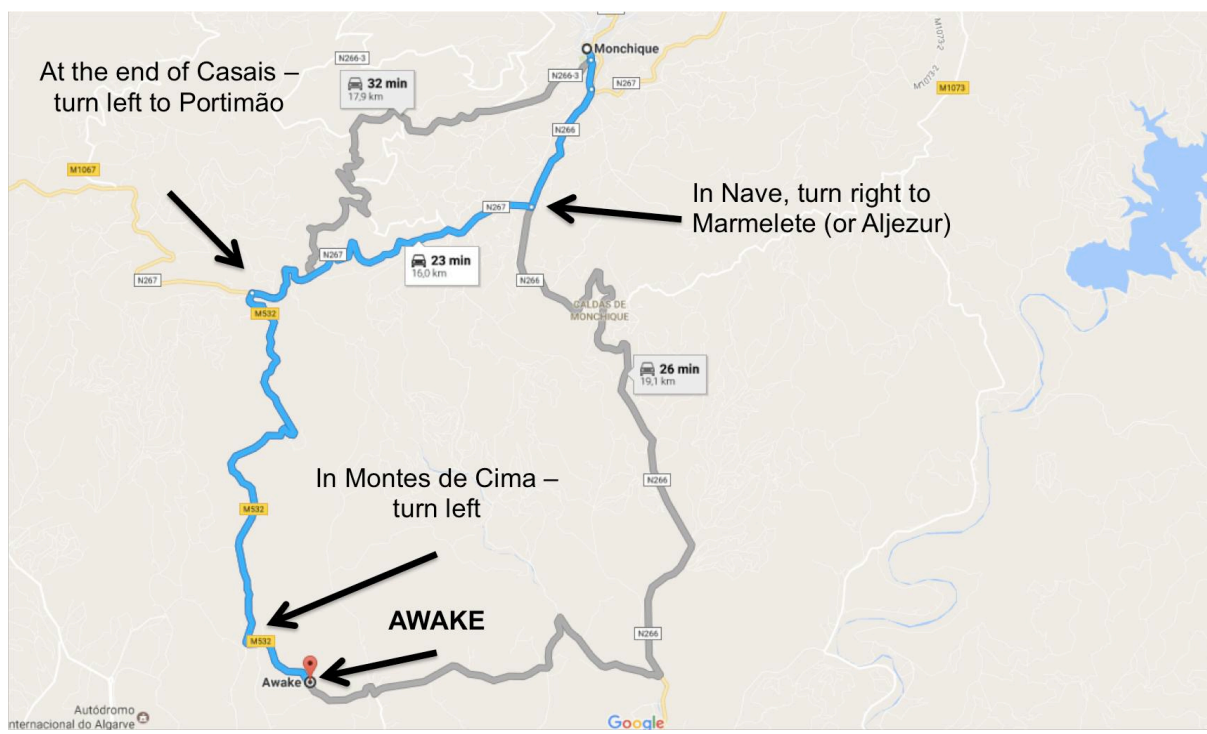

MONCHIQUE

* Monchique in direction CALDAS DE MONCHIQUE (road N266);

* In NAVE, turn right to Marmeleite (or Aljezur);

* Follow that street until arrive to CASAIS. At the end of Casais turn left (follow to PORTIMÃO) – road EM532;

* Follow always that street... When you arrive Montes de Cima, turn left;

* Continue 1km and on left side: welcome to AWAKE.