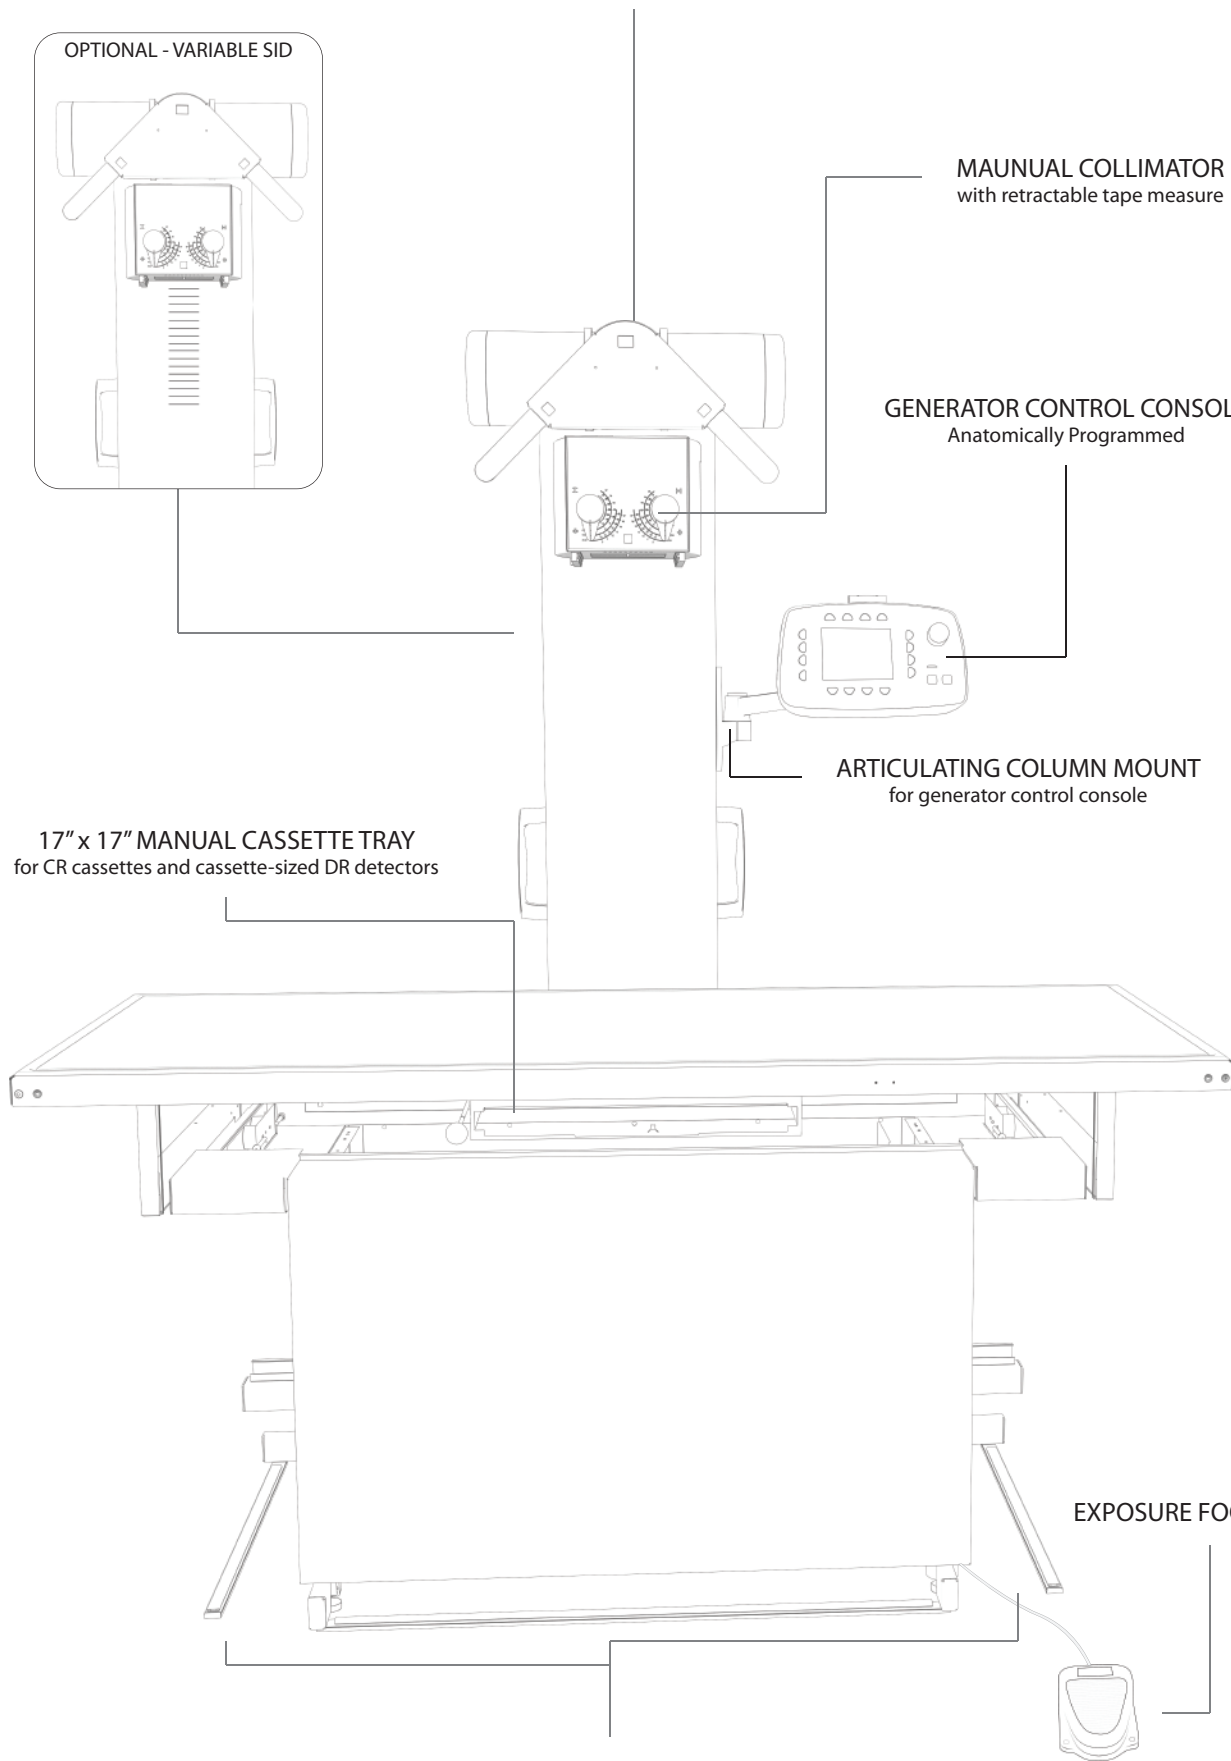

X-RAY TUBE

- 140 kHu, 125 kVp, 1.0-2.0 mm focal spots

SYSTEM OPTIONS

AVChoice systems offer a variety of different component options to meet the needs of any veterinary practice

TABLE

- 2-way float top
- 4-way float top

ANGULATING TUBE ARM
with angulation dial and operator handle

OPTIONAL - VARIABLE SID

MAUNUAL COLLIMATOR
with retractable tape measure

GENERATOR CONTROL CONSOLE
Anatomically Programmed

ARTICULATING COLUMN MOUNT
for generator control console

17" x 17" MANUAL CASSETTE TRAY
for CR cassettes and cassette-sized DR detectors

EXPOSURE FOOTSWITCH

ELECTRIC TABLE TOP RELEASE STRIPS

Technical Specs

Front View

Side View (Fixed SID)

Side View (Variable SID)

Stationary and Two-way Float Top

Four-way Float Top