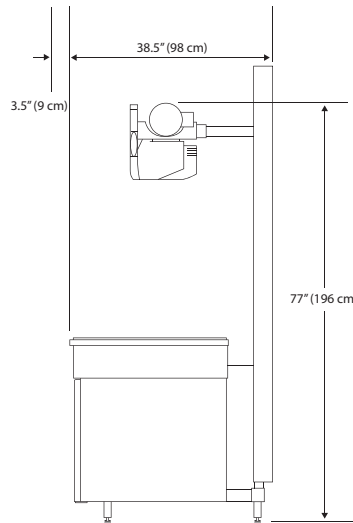

ANGULATING TUBE ARM
with angulation dial and operator handle

OPTIONAL - VARIABLE SID

MAUNUAL COLLIMATOR
with retractable tape measure

GENERATOR CONTROL CONSOLE
Anatomically Programmed

ARTICULATING COLUMN MOUNT
for generator control console

17" x 17" MANUAL CASSETTE TRAY
for CR cassettes and cassette-sized DR detectors

EXPOSURE FOOTSWITCH

ELECTRIC TABLE TOP RELEASE STRIPS

Technical Specs

Front View

Side View (Fixed SID)

Side View (Variable SID)

Stationary and Two-way Float Top

Four-way Float Top