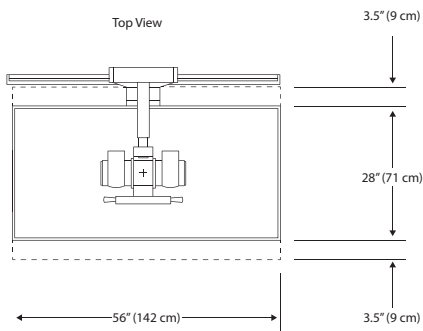

17" x 17" MANUAL CASSETTE TRAY
for CR cassettes and cassette-sized DR detectors

EXPOSURE FOOTSWITCH

ELECTRIC TABLE TOP RELEASE STRIPS

Technical Specs

Front View

Side View (Fixed SID)

Side View (Variable SID)

Stationary and Two-way Float Top

Four-way Float Top