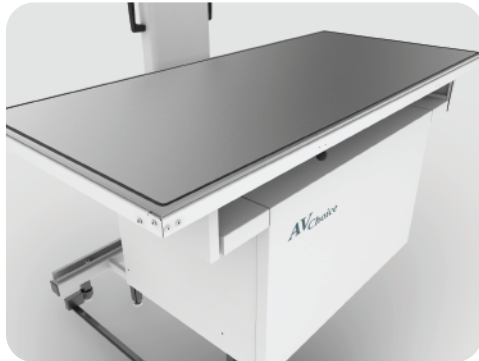

Built Strong and Ready

The sturdy welded construction of the table can support patients up to 400 lbs. and feature smooth surfaces with urine trap perimeters.

Compact and Clean

The AVChoice table cabinet can be used to house system generator components greatly reduces floor space needed for installation. Complete system footprint is just 39" x 56" (with stationary or 2-way float top table option).

Hands-Free Operation

Conveniently placed exposure switch and table top release strips are foot activated to ensure safety for the veterinarian and animals being examined. Release strips are located at both ends and table front to maximize operability from all sides of the table.

Table lock release functions are electrically powered and quiet to prevent animals from being startled during examinations.

STANDARD AVCHOICE SYSTEM

TABLE

- Stationary Table Top

TUBE STAND

- Fixed SID, 40" to image receptor
- Articulating arm on side of column for mounting generator control console