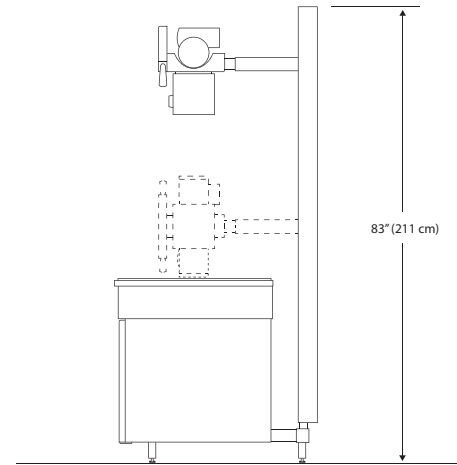

ANGULATING TUBE ARM
with angulation dial and operator handle

OPTIONAL - VARIABLE SID

MAUNUAL COLLIMATOR
with retractable tape measure

GENERATOR CONTROL CONSOLE
Anatomically Programmed

ARTICULATING COLUMN MOUNT
for generator control console

17" x 17" MANUAL CASSETTE TRAY
for CR cassettes and cassette-sized DR detectors

EXPOSURE FOOTSWITCH

ELECTRIC TABLE TOP RELEASE STRIPS

Technical Specs

Front View

Side View (Fixed SID)

Side View (Variable SID)

Stationary and Two-way Float Top

Four-way Float Top