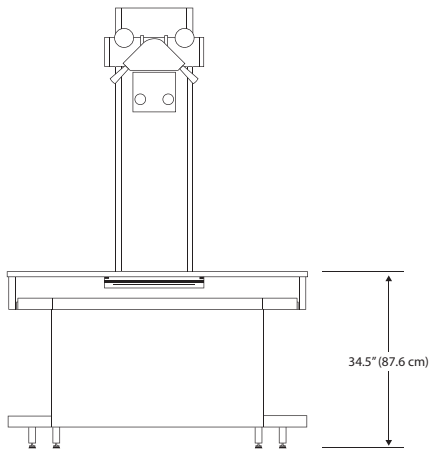

ANGULATING TUBE ARM
with angulation dial and operator handle

OPTIONAL - VARIABLE SID

MAUNUAL COLLIMATOR
with retractable tape measure

GENERATOR CONTROL CONSOLE
Anatomically Programmed

ARTICULATING COLUMN MOUNT
for generator control console

17" x 17" MANUAL CASSETTE TRAY
for CR cassettes and cassette-sized DR detectors

EXPOSURE FOOTSWITCH

ELECTRIC TABLE TOP RELEASE STRIPS

Technical Specs

Front View

Side View (Fixed SID)

Side View (Variable SID)

Stationary and Two-way Float Top

Four-way Float Top