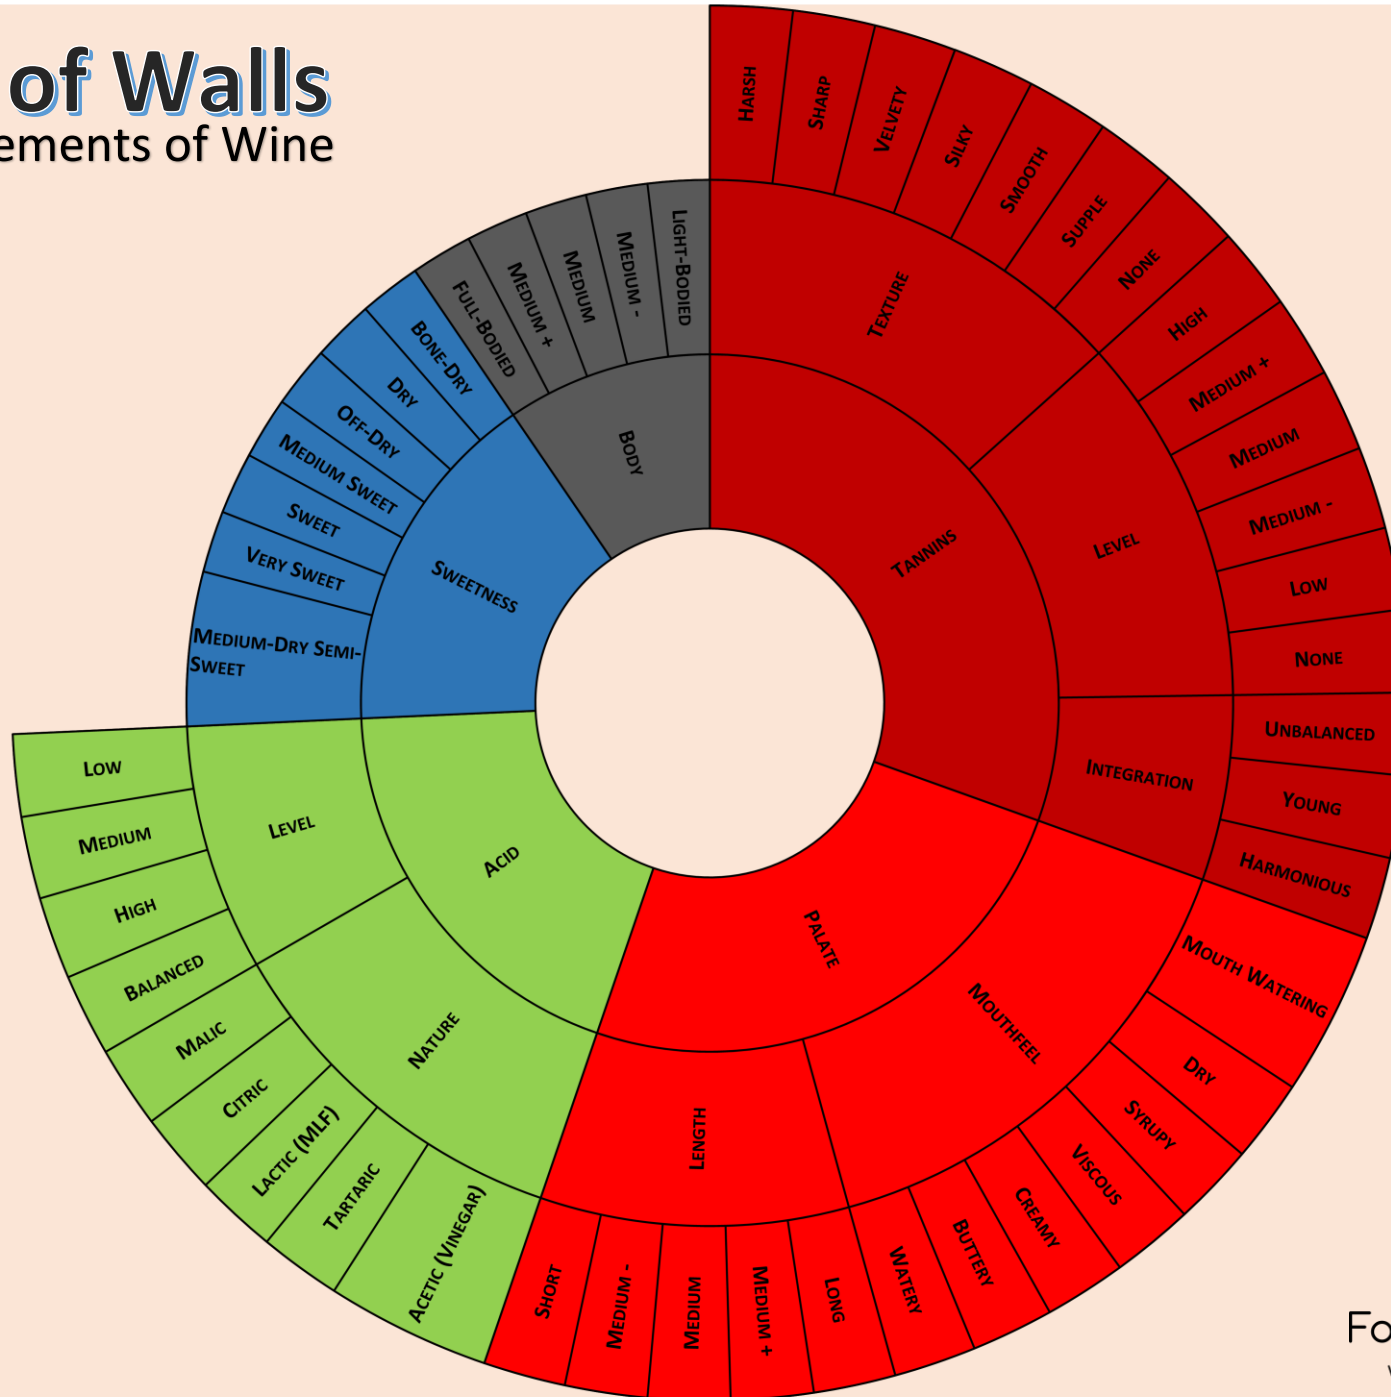

# Wheel of Walls

## Structural Elements of Wine

■ Tannins ■ Acid ■ Sweetness ■ Palate ■ Body

Food Vinebrations  
www.foodvinebrations.com