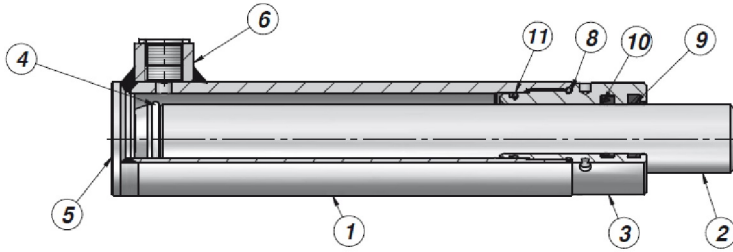

# Single Acting Hydraulic Cylinders

Type HT0

Type HFRT

Component Identification					
No.	Name	Material	No.	Name	Material
1	Polished Tube	Steel - ISO H9	6	Threaded Port	Steel
2	Hard Chromed Rod	Steel - SAE 1045	8	O-Ring HT0	Nitrile Rubber - 70
3	Gland - Head HT0	Cast Iron	8	O-Ring HFRT	Nitrile Rubber - 90
3	Gland - Head HFRT	Steel Ni-Tempered	9	Wiper - Seal	Polyurethane
4	Stop Ring	Steel	10	Shaft Seal	Nitrile/Polyurethane
5	Base - End Plug	Steel	11	O-Ring	Nitrile Rubber - 70

## HTO

Part Code	K	Z		E	L1	C
<b>ØD 50 ØAL 40 ØS 30</b>						
HT02300200	200	326		3/8"	23	40
HT02300250	250	376				
HT02300300	300	426				
HT02300350	350	476				
HT02300400	400	526				
HT02300500	500	626				
<b>ØD 60 ØAL 50 ØS 40</b>						
HT03400200	200	338		3/8"	26	45
HT03400300	300	438				
HT03400400	400	538				
HT03400500	500	638				
HT03400600	600	738				
<b>ØD 70 ØAL 60 ØS 50</b>						
HT04500300	300	450		3/8"	30	50
HT04500400	400	550				
HT04500500	500	650				
HT04500600	600	750				