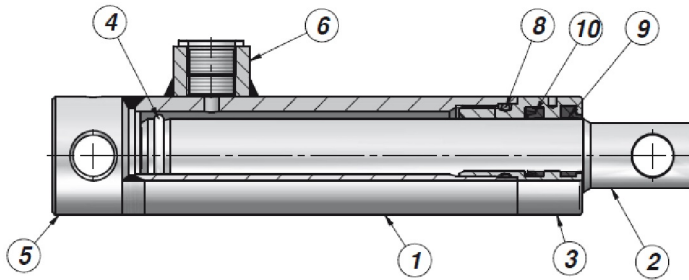

# Single Acting Hydraulic Cylinders

Type HT0

Type HFRT

Component Identification					
No.	Name	Material	No.	Name	Material
1	Polished Tube	Steel - ISO H9	6	Threaded Port	Steel
2	Hard Chromed Rod	Steel - SAE 1045	8	O-Ring HT0	Nitrile Rubber - 70
3	Gland - Head HT0	Cast Iron	8	O-Ring HFRT	Nitrile Rubber - 90
3	Gland - Head HFRT	Steel Ni-Tempered	9	Wiper - Seal	Polyurethane
4	Stop Ring	Steel	10	Shaft Seal	Nitrile/Polyurethane
5	Base - End Plug	Steel	11	O-Ring	Nitrile Rubber - 70

## HTO

Part Code	K	Z		E	L1	C
<b>ØD 50 ØAL 40 ØS 30</b>						
HT02300200	200	326		3/8"	23	40
HT02300250	250	376				
HT02300300	300	426				
HT02300350	350	476				
HT02300400	400	526				
HT02300500	500	626				
<b>ØD 60 ØAL 50 ØS 40</b>						
HT03400200	200	338		3/8"	26	45
HT03400300	300	438				
HT03400400	400	538				
HT03400500	500	638				
HT03400600	600	738				
<b>ØD 70 ØAL 60 ØS 50</b>						
HT04500300	300	450		3/8"	30	50
HT04500400	400	550				
HT04500500	500	650				
HT04500600	600	750				