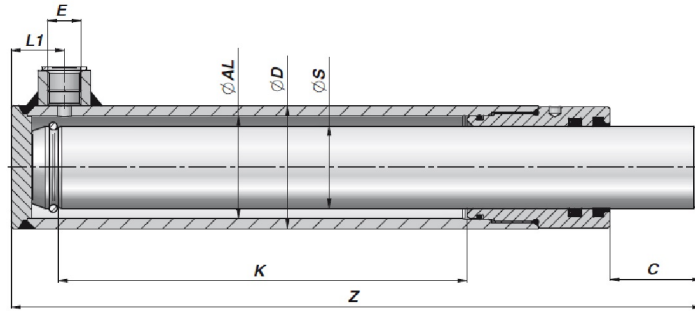

# Single Acting Hydraulic Cylinders

Type HT0

Type HFRT

Component Identification					
No.	Name	Material	No.	Name	Material
1	Polished Tube	Steel - ISO H9	6	Threaded Port	Steel
2	Hard Chromed Rod	Steel - SAE 1045	8	O-Ring HT0	Nitrile Rubber - 70
3	Gland - Head HT0	Cast Iron	8	O-Ring HFRT	Nitrile Rubber - 90
3	Gland - Head HFRT	Steel Ni-Tempered	9	Wiper - Seal	Polyurethane
4	Stop Ring	Steel	10	Shaft Seal	Nitrile/Polyurethane
5	Base - End Plug	Steel	11	O-Ring	Nitrile Rubber - 70

## HTO

Part Code	K	Z		E	L1	C
<b>ØD 50 ØAL 40 ØS 30</b>						
HT02300200	200	326		3/8"	23	40
HT02300250	250	376				
HT02300300	300	426				
HT02300350	350	476				
HT02300400	400	526				
HT02300500	500	626				
<b>ØD 60 ØAL 50 ØS 40</b>						
HT03400200	200	338		3/8"	26	45
HT03400300	300	438				
HT03400400	400	538				
HT03400500	500	638				
HT03400600	600	738				
<b>ØD 70 ØAL 60 ØS 50</b>						
HT04500300	300	450		3/8"	30	50
HT04500400	400	550				
HT04500500	500	650				
HT04500600	600	750				