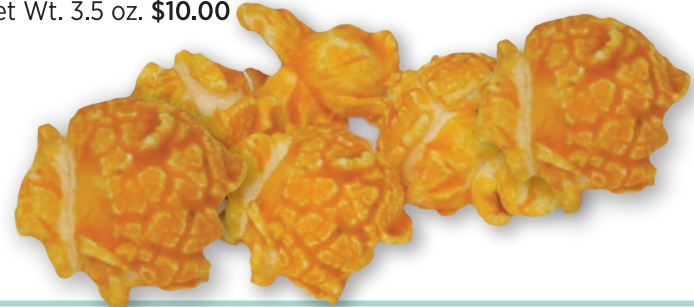

Gourmet Popcorn

Seven Scrumptious Varieties.
Gluten Free Snacks.
Highest Quality Ingredients.

#002 | Cheddar Cheese Popcorn
Savor the flavor of tangy Wisconsin Cheddar Cheese popcorn! It's bursting with real cheese flavor in every bite.
Net Wt. 3.5 oz. **\$10.00**

#014 | Classic Caramel Popcorn
This favorite combines creamy butter and sweet brown sugar. Our mouth-watering Caramel Corn is the classic snack!
Net Wt. 11 oz. **\$10.00**

#026 | Jalapeño Cheese Popcorn 
Give your taste buds a kick with a zesty twist. Popular Cheddar Cheese with a touch of jalapeño to deliver just enough heat!
Net Wt. 3.5 oz. **\$10.00**