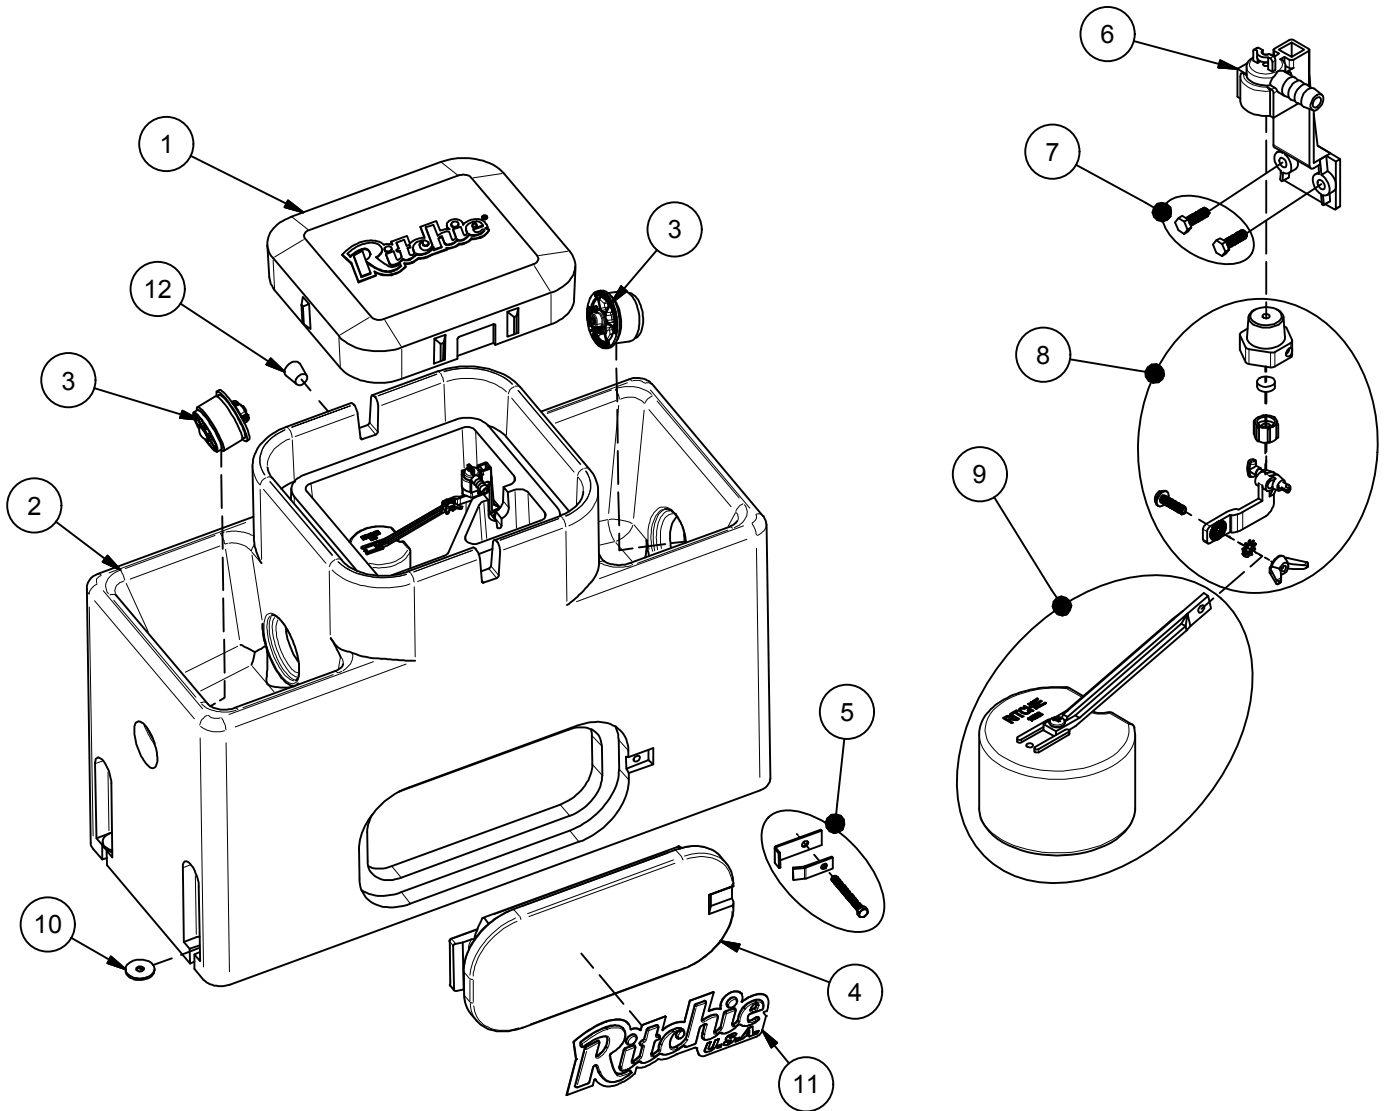

# WaterMatic 150

Part # 18166

Item	Part #	Description	Qty	Item	Part #	Description	Qty
1	18167	WaterMatic 100/150 Cover	1	9	12836	Float with Long Arm pkg	1 pkg
2	18169	WaterMatic 150 Base	1	10	18318	Bolt Down Washer (4/pkg)	1 pkg
3	18470	Drain Plug Ritchie 3"	2 pkg	11	18653	Ritchie Label 12" (1/pkg)	1 pkg
4	16621	Access Panel 6"x14"	1	12	18633	Plug #3 - Channel Plug	1 pkg
5	18147	Access Panel Hardware pkg	1 pkg	NS	14866	Seal Foam 10' Roll	1
6	11515	Valve Bracket w/ screw pkg	1 pkg	NS	15930	Hose Clamp 7/8" SS (5/pkg)	1 pkg
7	18066	Screw Valve Mount (6/pkg)	1 pkg	NS	18613	Adapter 1/2" x 3/8" HB	1 pkg
8	12575	Red Valve 1/2" pkg	1 pkg	NS	18187	WMatic 150/150S Accessory pkg	1 pkg