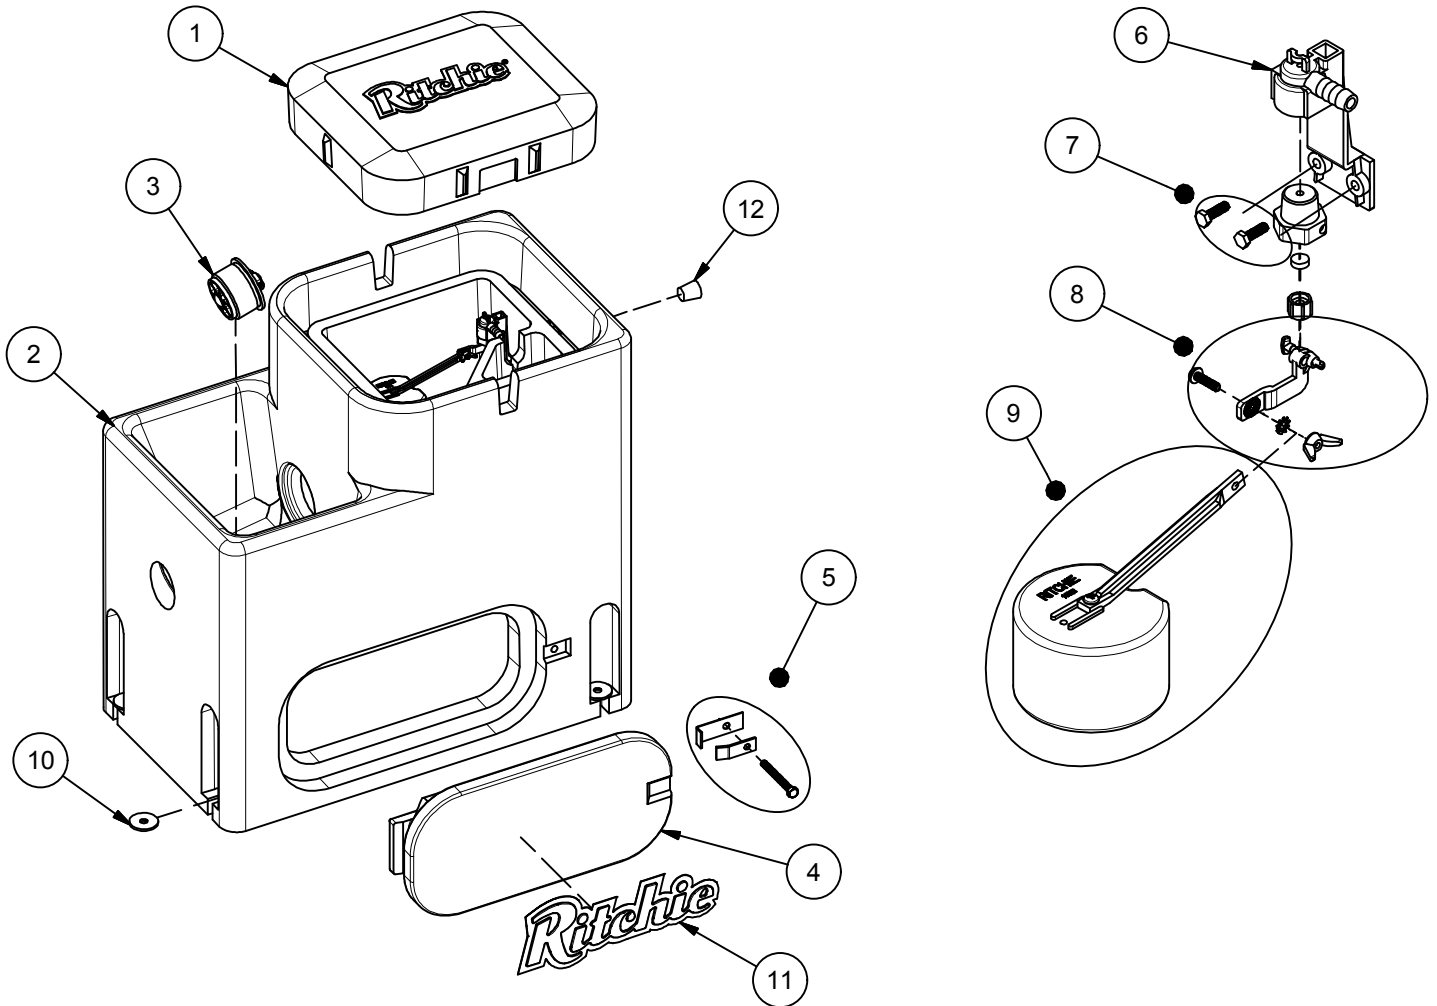

WaterMatic 100

Part # 18165

Item	Part #	Description	Qty	Item	Part #	Description	Qty
1	18167	WaterMatic 100/150 Cover	1	9	12836	Float with Long Arm pkg	1 pkg
2	18168	WaterMatic 100 Base	1	10	18318	Bolt Down Washer (4/pkg)	1 pkg
3	18470	Drain Plug Ritchie 3"	1 pkg	11	18653	Ritchie Label 12" (1/pkg)	1 pkg
4	16621	Access Panel 6"x14"	1	12	18633	Plug #3 - Channel Plug	1 pkg
5	18147	Access Panel Hardware pkg	1 pkg	NS	14866	Seal Foam 10' Roll	1
6	11515	Valve Bracket w/ screw pkg	1 pkg	NS	15930	Hose Clamp 7/8" SS (5/pkg)	1 pkg
7	18066	Screw Valve Mount (6/pkg)	1 pkg	NS	18613	Adapter 1/2" x 3/8" HB	1 pkg
8	12575	Red Valve 1/2" pkg	1 pkg	NS	18174	WMatic 100 Accessory pkg	1 pkg