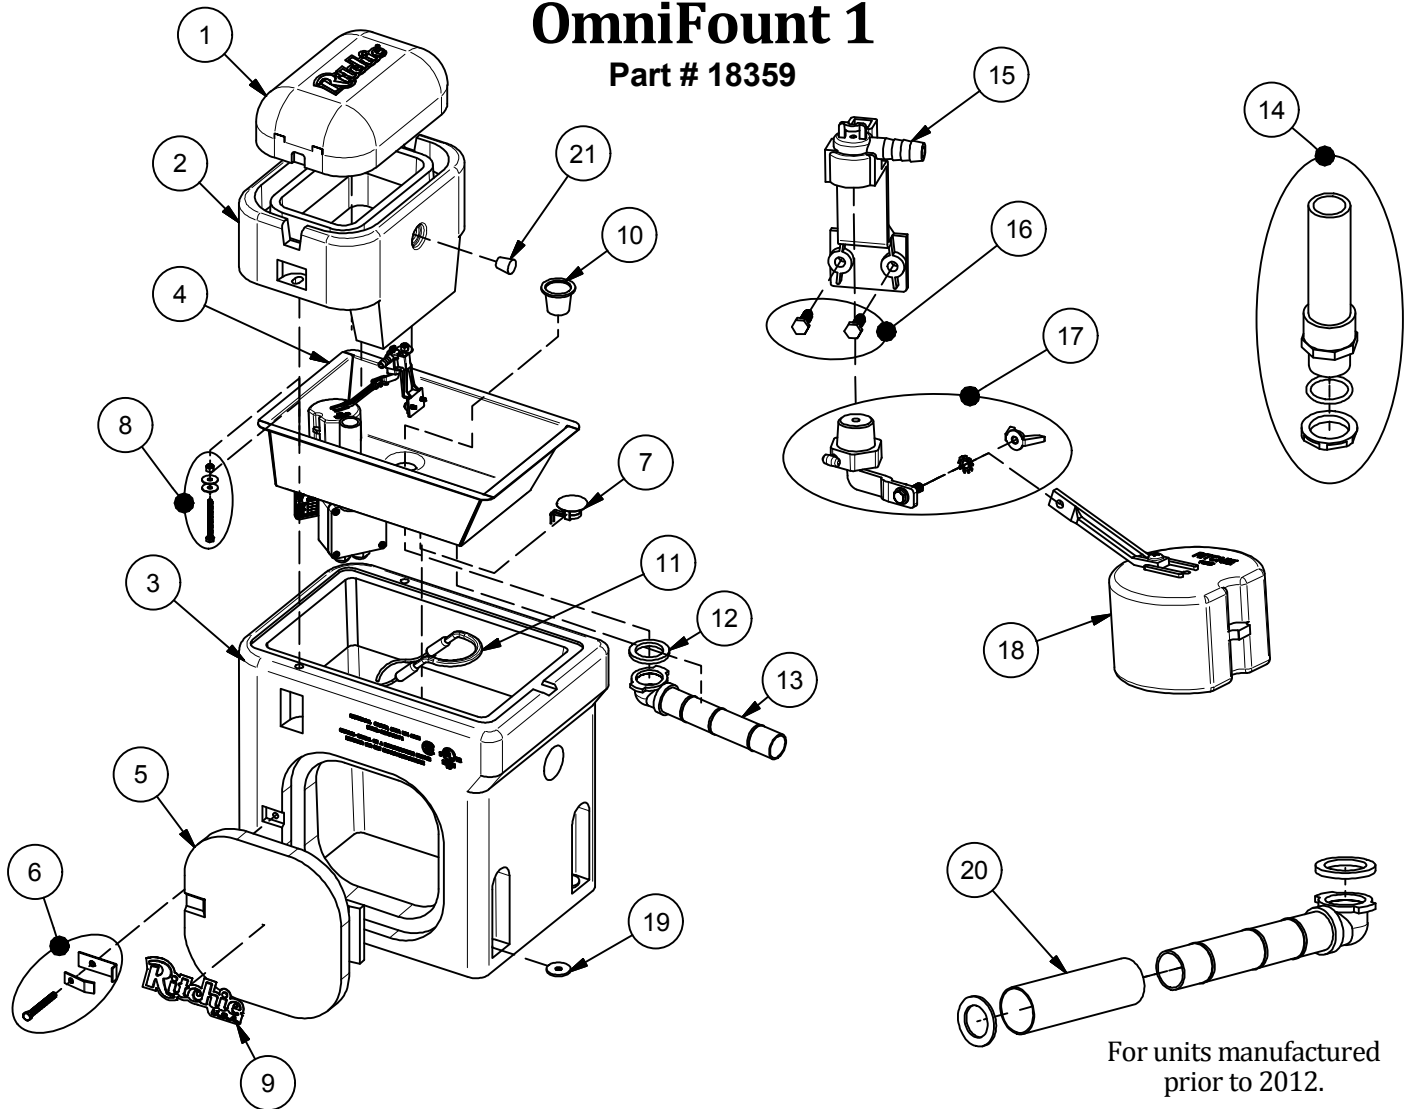

# OmniFount 1

Part # 18359

For units manufactured prior to 2012.

Item	Part #	Description	Qty	Item	Part #	Description	Qty
1	18422	Omni 1 Cover	1	15	11515	Valve Bracket 1/2" w/ Scrws pkg	1 pkg
2	18473	Omni 1 Frame pkg	1 pkg	16	18066	Screws Valve Bracket (6/ pkg)	1 pkg
	18474	Omni 1 Cover & Frame pkg	1 pkg	17	12575	Red Valve 1/2" pkg	1 pkg
3	18361	Omni 1 Casing	1	18	13613	Float with Short Arm pkg	1 pkg
4	18368	Omni 1 Trough	1 pkg	19	18318	Bolt Down Washer (4/pkg)	1 pkg
5	18370	Access Panel 10"x10"	1	20	17500	Drain Pipe Guard	1
6	18147	Access Panel Hardware pkg	1 pkg	21	18633	Plug #3 - Water Channel (2/pkg)	1 pkg
7	11885	Disc Thermostat pkg	1 pkg	NS	13830	Cable Htr 120V 48W (1/pkg)	1 pkg
8	18266	Frame Bolt,nut&wshr SS(3/pkg)	1 pkg	NS	16627	Omni 1 Accessory pkg	1 pkg
9	18655	Ritchie Decal 7.5" (1/pkg)	1 pkg	NS	16523	Seal Foam 1/4"x3/4"x25' Roll	1
10	18628	Drain Plug (2/pkg)	1 pkg	NS	14866	Seal Foam 1/2"x3/4"x10' Roll	1
11	14150	Heater 120V 125W (1/pkg)	1 pkg				
12	18075	Drain Washer (6/pkg)	1 pkg		18362	OMNI 1 240V	1 pkg
13	11471	Drain Pipe with Elbow	1	NS	16664	Heater 240V 200W (1/pkg)	1 pkg
14	16866	Standpipe pkg	1 pkg	NS	16424	Cable Htr 240V 48W (1/pkg)	