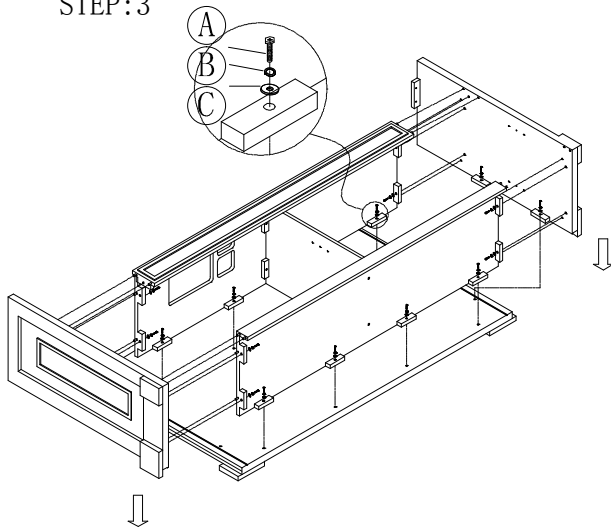

STEP:4

AHB

HOME FURNITURE COLLECTIONS ASSEMBLY INSTRUCTION

VISTA BAR

STEP:3