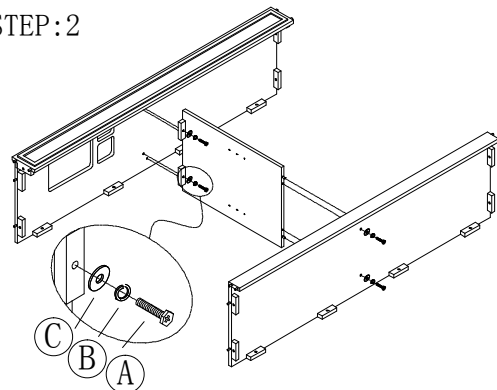

EST. 1987

DATE:06/20/2019

AHB

HOME FURNITURE COLLECTIONS
ASSEMBLY INSTRUCTION

VISTA BAR

HARDWARE LIST		QTY	OUTLOOK
A	BOLT (1/4"*1-1/4")	30	
B	LOCK WASHER (1/4")	30	
C	FLAT WASHER (1/4"*19 M/M)	30	
D	SHELF PIN	8	
E	SHELF SCREW	8	
F	SCREW (8*1-1/4")	12	
G	CUP HOLDER	4	

STEP:2

MADE IN CHINA

DO YOU HAVE A QUESTION CONCERNING YOUR AMERICAN HERITAGE BILLIARDS PRODUCT? PLEASE CONTACT THE RETAILER YOU PURCHASED YOUR FURNITURE FROM TO GET MORE INFORMATION ON THE PRODUCT. IF YOU CANNOT CONTACT THE RETAILER YOU PURCHASED FROM, PLEASE SEND US AN INQUIRY TO OUR WEBSITE AND WE'LL DO OUR BEST TO HELP. THANK YOU FOR YOUR SUPPORT!