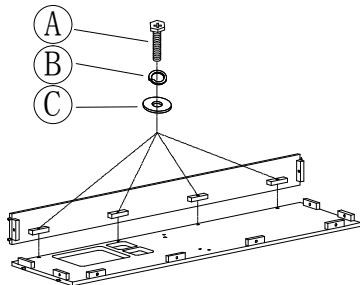

EST. 1987

DATE:06/20/2019

AHB

HOME FURNITURE COLLECTIONS
ASSEMBLY INSTRUCTION

VISTA BAR

HARDWARE LIST		QTY	OUTLOOK
A	BOLT (1/4"*1-1/4")	30	
B	LOCK WASHER (1/4")	30	
C	FLAT WASHER (1/4"*19 M/M)	30	
D	SHELF PIN	8	
E	SHELF SCREW	8	
F	SCREW (8*1-1/4")	12	
G	CUP HOLDER	4	

STEP:1

MADE IN CHINA

DO YOU HAVE A QUESTION CONCERNING YOUR AMERICAN HERITAGE BILLIARDS PRODUCT? PLEASE CONTACT THE RETAILER YOU PURCHASED YOUR FURNITURE FROM TO GET MORE INFORMATION ON THE PRODUCT. IF YOU CANNOT CONTACT THE RETAILER YOU PURCHASED FROM, PLEASE SEND US AN INQUIRY TO OUR WEBSITE AND WE'LL DO OUR BEST TO HELP. THANK YOU FOR YOUR SUPPORT!