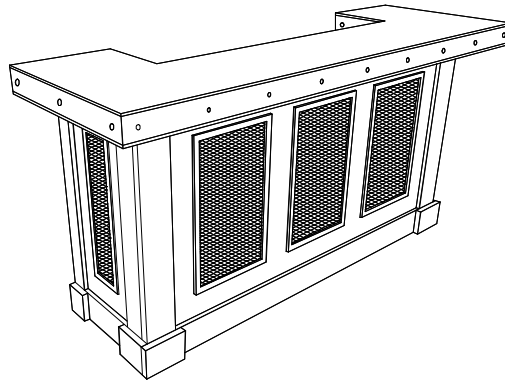

EST. 1987

DATE:06/20/2019

AHB

HOME FURNITURE COLLECTIONS
ASSEMBLY INSTRUCTION

VISTA BAR

HARDWARE LIST		QTY	OUTLOOK
A	BOLT (1/4"*1-1/4")	30	
B	LOCK WASHER (1/4")	30	
C	FLAT WASHER (1/4"*19 M/M)	30	
D	SHELF PIN	8	
E	SHELF SCREW	8	
F	SCREW (8*1-1/4")	12	
G	CUP HOLDER	4	