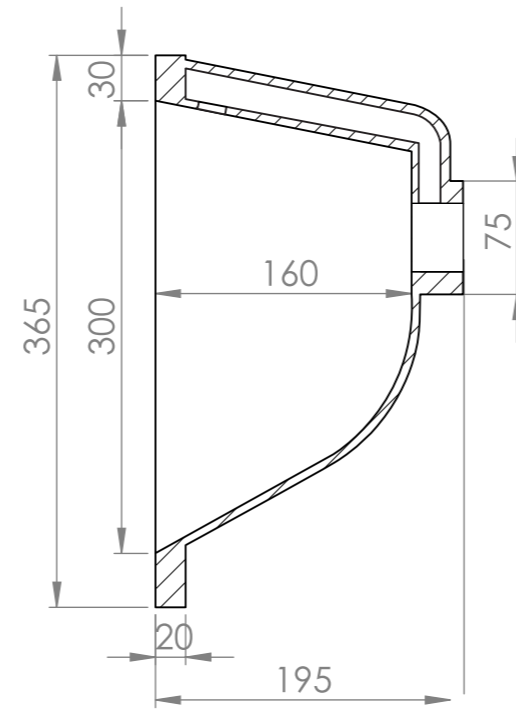

SECTION A-A

SCALE 1:5

BOTTOM VIEW

TOP VIEW

SECTION B-B

NOTES:
ALL DIMENSIONS IN MILLIMETRES
NOT TO SCALE

Ceramic under-counter: Dish
White glazed
Overall dimensions: 480x365
Cut-out dimensions: 390x265
BT420

DISCLAIMER: Architectural Designer Products does not recommend cutting basin hole in benchtop material until basin is on site.

Actual basin dimensions may vary.