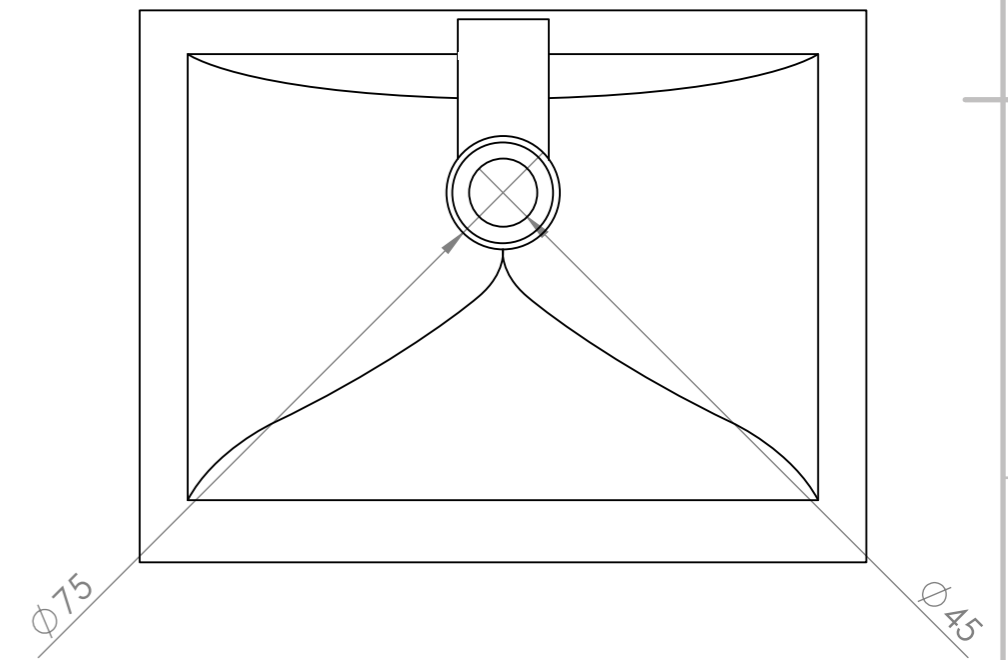

SECTION A-A

SCALE 1:5

BOTTOM VIEW

TOP VIEW

SECTION B-B

NOTES:
ALL DIMENSIONS IN MILLIMETRES
NOT TO SCALE

Ceramic under-counter: Dish
White glazed
Overall dimensions: 480x365
Cut-out dimensions: 390x265
BT420

DISCLAIMER: Architectural Designer Products does not recommend cutting basin hole in benchtop material until basin is on site.

Actual basin dimensions may vary.