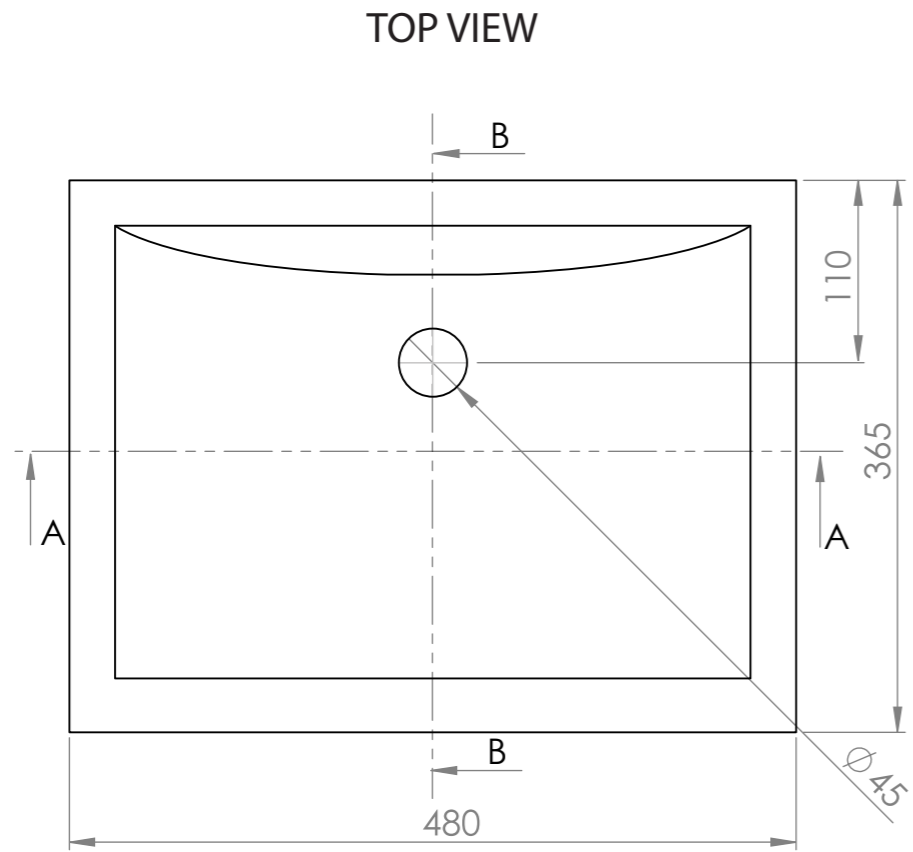

SECTION A-A

SCALE 1:5

BOTTOM VIEW

TOP VIEW

SECTION B-B

NOTES:
ALL DIMENSIONS IN MILLIMETRES
NOT TO SCALE

Ceramic under-counter: Dish
White glazed
Overall dimensions: 480x365
Cut-out dimensions: 390x265
BT420

DISCLAIMER: Architectural Designer Products does not recommend cutting basin hole in benchtop material until basin is on site.

Actual basin dimensions may vary.