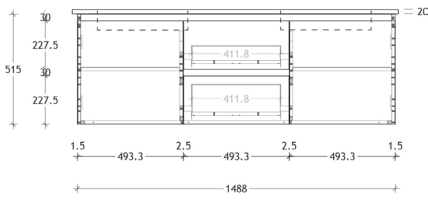

Emporia Twin (Wall Hung)

*Basin sold separately

600 Centre Bowl

Code: EMTW0600WH

750 Offset Bowl

Right Offset Code: EMTW0750WHR
Left Offset Code: EMTW0750WHL

900 Offset Bowl

Right Offset Code: EMTW0900WHR
Left Offset Code: EMTW0900WHL

1200 Centre Bowl

Code: EMTW1200WHC

1200 Offset Bowl

Right Offset Code: EMTW1200WHR
Left Offset Code: EMTW1200WHL

1200 Double Bowl

Code: EMTW1200WHD

1500 Centre Bowl

Code: EMTW1500WHC

1500 Double Bowl

Code: EMTW1500WHD

1800 Centre Bowl

Code: EMTW1800WHC

1800 Double Bowl

Code: EMTW1800WHD

End View