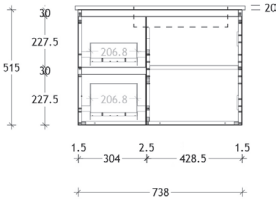

Emporia Twin (Wall Hung)

*Basin sold separately

600 Centre Bowl

Code: EMTW0600WH

750 Offset Bowl

Right Offset Code: EMTW0750WHR
Left Offset Code: EMTW0750WHL

900 Offset Bowl

Right Offset Code: EMTW0900WHR
Left Offset Code: EMTW0900WHL

1200 Centre Bowl

Code: EMTW1200WHC

1200 Offset Bowl

Right Offset Code: EMTW1200WHR
Left Offset Code: EMTW1200WHL

1200 Double Bowl

Code: EMTW1200WHD

1500 Centre Bowl

Code: EMTW1500WHC