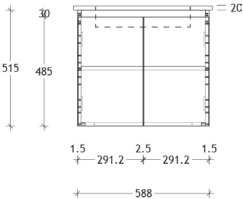

Emporia Twin (Wall Hung)

*Basin sold separately

600 Centre Bowl

Code: EMTW0600WH

750 Offset Bowl

Right Offset Code: EMTW0750WHR
Left Offset Code: EMTW0750WHL

900 Offset Bowl

Right Offset Code: EMTW0900WHR
Left Offset Code: EMTW0900WHL

1200 Centre Bowl

Code: EMTW1200WHC

1200 Offset Bowl

Right Offset Code: EMTW1200WHR
Left Offset Code: EMTW1200WHL

1200 Double Bowl

Code: EMTW1200WHD

1500 Centre Bowl

Code: EMTW1500WHC