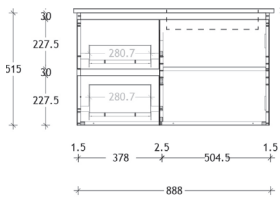

Emporia Twin (Wall Hung)

*Basin sold separately

600 Centre Bowl

Code: EMTW0600WH

750 Offset Bowl

Right Offset Code: EMTW0750WHR
Left Offset Code: EMTW0750WHL

900 Offset Bowl

Right Offset Code: EMTW0900WHR
Left Offset Code: EMTW0900WHL

1200 Centre Bowl

Code: EMTW1200WHC

1200 Offset Bowl

Right Offset Code: EMTW1200WHR
Left Offset Code: EMTW1200WHL

1200 Double Bowl

Code: EMTW1200WHD

1500 Centre Bowl

Code: EMTW1500WHC