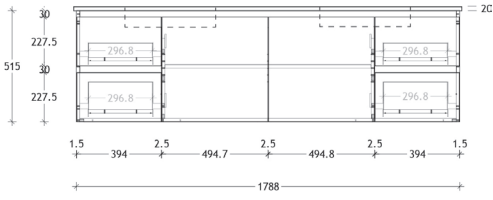

Emporia Twin (Wall Hung)

*Basin sold separately

600 Centre Bowl

Code: EMTW0600WH

750 Offset Bowl

Right Offset Code: EMTW0750WHR
Left Offset Code: EMTW0750WHL

900 Offset Bowl

Right Offset Code: EMTW0900WHR
Left Offset Code: EMTW0900WHL

1500 Double Bowl

Code: EMTW1500WHD

1800 Centre Bowl

Code: EMTW1800WHC

1800 Double Bowl

Code: EMTW1800WHD

End View