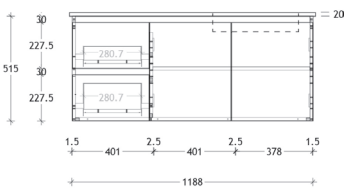

Emporia Twin (Wall Hung)

*Basin sold separately

600 Centre Bowl

Code: EMTW0600WH

750 Offset Bowl

Right Offset Code: EMTW0750WHR
Left Offset Code: EMTW0750WHL

900 Offset Bowl

Right Offset Code: EMTW0900WHR
Left Offset Code: EMTW0900WHL

1200 Centre Bowl

Code: EMTW1200WHC

1200 Offset Bowl

Right Offset Code: EMTW1200WHR
Left Offset Code: EMTW1200WHL

1200 Double Bowl

Code: EMTW1200WHD

1500 Centre Bowl

Code: EMTW1500WHC