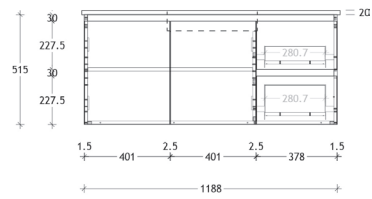

Emporia Twin (Wall Hung)

*Basin sold separately

600 Centre Bowl

Code: EMTW0600WH

750 Offset Bowl

Right Offset Code: EMTW0750WHR
Left Offset Code: EMTW0750WHL

900 Offset Bowl

Right Offset Code: EMTW0900WHR
Left Offset Code: EMTW0900WHL

1200 Centre Bowl

Code: EMTW1200WHC

1200 Offset Bowl

Right Offset Code: EMTW1200WHR
Left Offset Code: EMTW1200WHL

1200 Double Bowl

Code: EMTW1200WHD

1500 Centre Bowl

Code: EMTW1500WHC