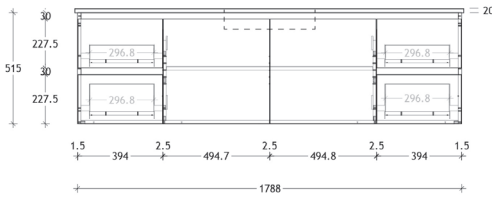

Emporia Twin (Wall Hung)

*Basin sold separately

600 Centre Bowl

Code: EMTW0600WH

750 Offset Bowl

Right Offset Code: EMTW0750WHR
Left Offset Code: EMTW0750WHL

900 Offset Bowl

Right Offset Code: EMTW0900WHR
Left Offset Code: EMTW0900WHL

1200 Centre Bowl

Code: EMTW1200WHC

1200 Offset Bowl

Right Offset Code: EMTW1200WHR
Left Offset Code: EMTW1200WHL

1200 Double Bowl

Code: EMTW1200WHD

1500 Centre Bowl

Code: EMTW1500WHC

1500 Double Bowl

Code: EMTW1500WHD

1800 Centre Bowl

Code: EMTW1800WHC

1800 Double Bowl

Code: EMTW1800WHD

End View