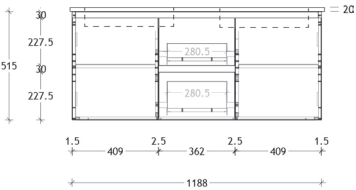

Emporia Twin (Wall Hung)

*Basin sold separately

600 Centre Bowl

Code: EMTW0600WH

750 Offset Bowl

Right Offset Code: EMTW0750WHR
Left Offset Code: EMTW0750WHL

900 Offset Bowl

Right Offset Code: EMTW0900WHR
Left Offset Code: EMTW0900WHL

1200 Centre Bowl

Code: EMTW1200WHC

1200 Offset Bowl

Right Offset Code: EMTW1200WHR
Left Offset Code: EMTW1200WHL

1200 Double Bowl

Code: EMTW1200WHD

1500 Centre Bowl

Code: EMTW1500WHC

1500 Double Bowl

Code: EMTW1500WHD

1800 Centre Bowl

Code: EMTW1800WHC

1800 Double Bowl

Code: EMTW1800WHD

End View