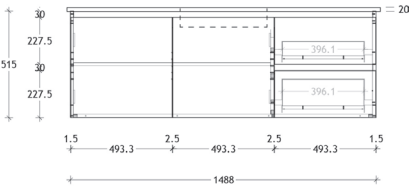

Emporia Twin (Wall Hung)

*Basin sold separately

600 Centre Bowl

Code: EMTW0600WH

750 Offset Bowl

Right Offset Code: EMTW0750WHR
Left Offset Code: EMTW0750WHL

900 Offset Bowl

Right Offset Code: EMTW0900WHR
Left Offset Code: EMTW0900WHL

1200 Centre Bowl

Code: EMTW1200WHC

1200 Offset Bowl

Right Offset Code: EMTW1200WHR
Left Offset Code: EMTW1200WHL

1200 Double Bowl

Code: EMTW1200WHD

1500 Centre Bowl

Code: EMTW1500WHC

1500 Double Bowl

Code: EMTW1500WHD

1800 Centre Bowl

Code: EMTW1800WHC

1800 Double Bowl

Code: EMTW1800WHD

End View