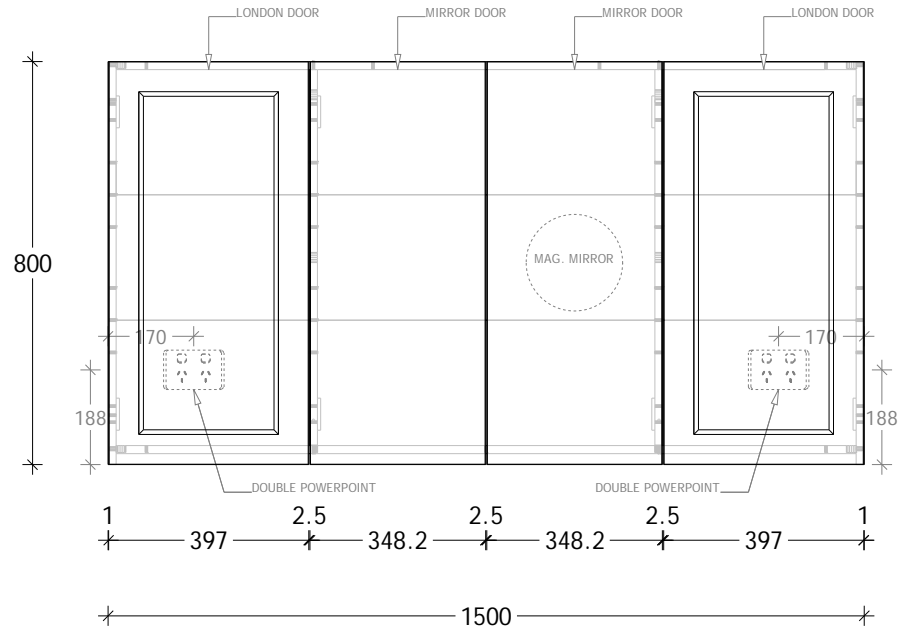

NAME:	LONDON SHAVER - TLSC3080
SIZE:	300
WK/WH:	-
CONFIGURATION:	LEFT HINGE DOOR

NAME:	LONDON SHAVER - TLSC4080
SIZE:	400
WK/WH:	-
CONFIGURATION:	LEFT HINGE DOOR

NAME:	LONDON SHAVER - TLSC9080R
SIZE:	900
WK/WH:	-
CONFIGURATION:	RH LONDON DOOR

NAME:	LONDON SHAVER - TLSC12080R
SIZE:	1200
WK/WH:	-
CONFIGURATION:	RH LONDON DOOR

NAME:	LONDON SHAVER - TLSC15080D
SIZE:	1500
WK/WH:	-
CONFIGURATION:	LH & RH LONDON DOORS

NAME:	LONDON SHAVER - TLSC18080D
SIZE:	1800
WK/WH:	-
CONFIGURATION:	LH & RH LONDON DOORS