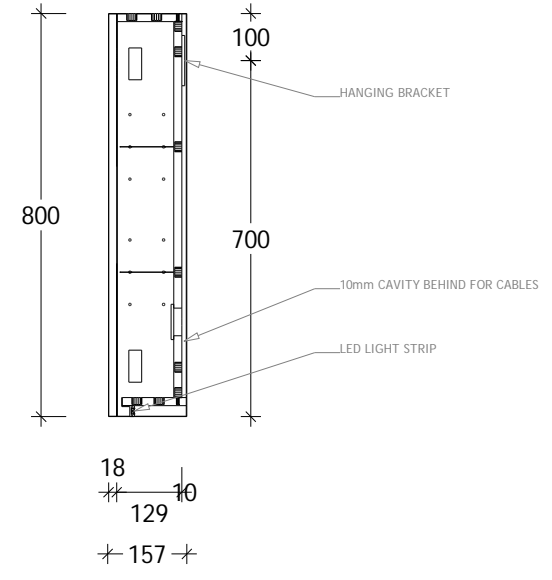

NAME:	LONDON SHAVER - TLSC3080
SIZE:	300
WK/WH:	-
CONFIGURATION:	LEFT HINGE DOOR

NAME:	LONDON SHAVER - TLSC4080
SIZE:	400
WK/WH:	-
CONFIGURATION:	LEFT HINGE DOOR

NAME:	LONDON SHAVER - TLSC9080R
SIZE:	900
WK/WH:	-
CONFIGURATION:	RH LONDON DOOR

NAME:	LONDON SHAVER - TLSC12080R
SIZE:	1200
WK/WH:	-
CONFIGURATION:	RH LONDON DOOR

NAME:	LONDON SHAVER - TLSC15080D
SIZE:	1500
WK/WH:	-
CONFIGURATION:	LH & RH LONDON DOORS

NAME:	LONDON SHAVER - TLSC18080D
SIZE:	1800
WK/WH:	-
CONFIGURATION:	LH & RH LONDON DOORS