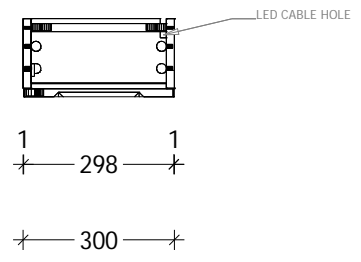

NAME:	LONDON SHAVER - TLSC3080
SIZE:	300
WK/WH:	-
CONFIGURATION:	LEFT HINGE DOOR

NAME:	LONDON SHAVER - TLSC4080
SIZE:	400
WK/WH:	-
CONFIGURATION:	LEFT HINGE DOOR

NAME:	LONDON SHAVER - TLSC9080R
SIZE:	900
WK/WH:	-
CONFIGURATION:	RH LONDON DOOR

NAME:	LONDON SHAVER - TLSC12080R
SIZE:	1200
WK/WH:	-
CONFIGURATION:	RH LONDON DOOR

NAME:	LONDON SHAVER - TLSC15080D
SIZE:	1500
WK/WH:	-
CONFIGURATION:	LH & RH LONDON DOORS

NAME:	LONDON SHAVER - TLSC18080D
SIZE:	1800
WK/WH:	-
CONFIGURATION:	LH & RH LONDON DOORS