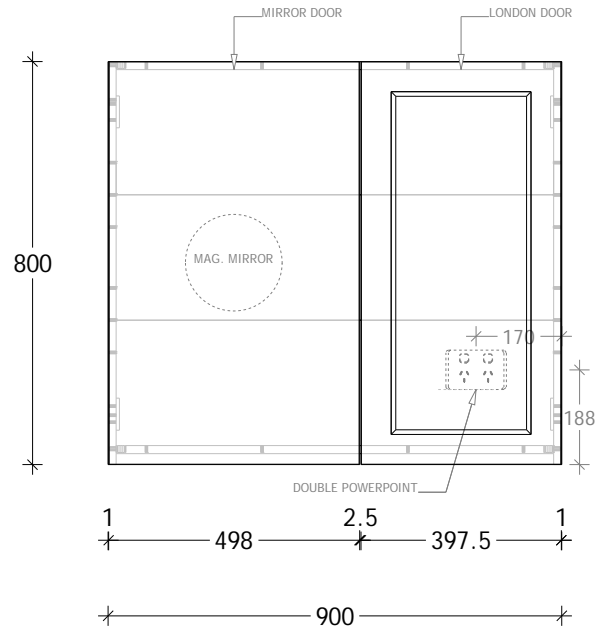

NAME:	LONDON SHAVER - TLSC3080
SIZE:	300
WK/WH:	-
CONFIGURATION:	LEFT HINGE DOOR

NAME:	LONDON SHAVER - TLSC4080
SIZE:	400
WK/WH:	-
CONFIGURATION:	LEFT HINGE DOOR

NAME:	LONDON SHAVER - TLSC9080R
SIZE:	900
WK/WH:	-
CONFIGURATION:	RH LONDON DOOR

NAME:	LONDON SHAVER - TLSC12080R
SIZE:	1200
WK/WH:	-
CONFIGURATION:	RH LONDON DOOR

NAME:	LONDON SHAVER - TLSC15080D
SIZE:	1500
WK/WH:	-
CONFIGURATION:	LH & RH LONDON DOORS

NAME:	LONDON SHAVER - TLSC18080D
SIZE:	1800
WK/WH:	-
CONFIGURATION:	LH & RH LONDON DOORS