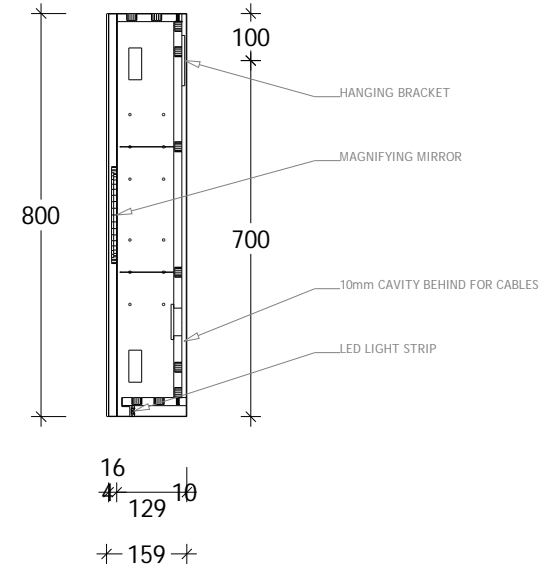

NAME:	LONDON SHAVER - TLSC3080
SIZE:	300
WK/WH:	-
CONFIGURATION:	LEFT HINGE DOOR

NAME:	LONDON SHAVER - TLSC4080
SIZE:	400
WK/WH:	-
CONFIGURATION:	LEFT HINGE DOOR

NAME:	LONDON SHAVER - TLSC9080R
SIZE:	900
WK/WH:	-
CONFIGURATION:	RH LONDON DOOR

NAME:	LONDON SHAVER - TLSC12080R
SIZE:	1200
WK/WH:	-
CONFIGURATION:	RH LONDON DOOR

NAME:	LONDON SHAVER - TLSC15080D
SIZE:	1500
WK/WH:	-
CONFIGURATION:	LH & RH LONDON DOORS

NAME:	LONDON SHAVER - TLSC18080D
SIZE:	1800
WK/WH:	-
CONFIGURATION:	LH & RH LONDON DOORS