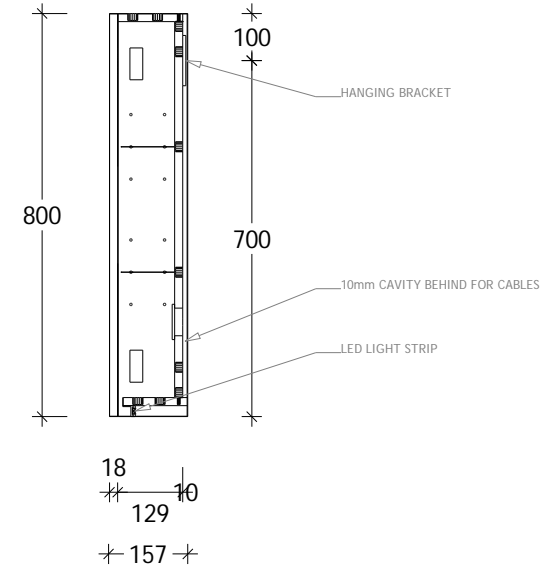

NAME:	LONDON SHAVER - TLSC3080
SIZE:	300
WK/WH:	-
CONFIGURATION:	LEFT HINGE DOOR

NAME:	LONDON SHAVER - TLSC4080
SIZE:	400
WK/WH:	-
CONFIGURATION:	LEFT HINGE DOOR

NAME:	LONDON SHAVER - TLSC9080R
SIZE:	900
WK/WH:	-
CONFIGURATION:	RH LONDON DOOR

NAME:	LONDON SHAVER - TLSC12080R
SIZE:	1200
WK/WH:	-
CONFIGURATION:	RH LONDON DOOR

NAME:	LONDON SHAVER - TLSC15080D
SIZE:	1500
WK/WH:	-
CONFIGURATION:	LH & RH LONDON DOORS

NAME:	LONDON SHAVER - TLSC18080D
SIZE:	1800
WK/WH:	-
CONFIGURATION:	LH & RH LONDON DOORS