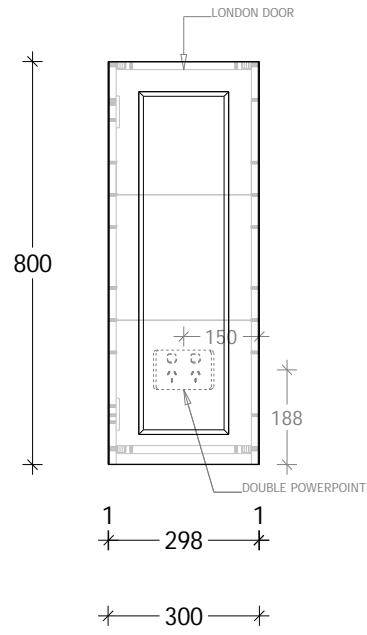

NAME:	LONDON SHAVER - TLSC3080
SIZE:	300
WK/WH:	-
CONFIGURATION:	LEFT HINGE DOOR

NAME:	LONDON SHAVER - TLSC4080
SIZE:	400
WK/WH:	-
CONFIGURATION:	LEFT HINGE DOOR

NAME:	LONDON SHAVER - TLSC9080R
SIZE:	900
WK/WH:	-
CONFIGURATION:	RH LONDON DOOR

NAME:	LONDON SHAVER - TLSC12080R
SIZE:	1200
WK/WH:	-
CONFIGURATION:	RH LONDON DOOR

NAME:	LONDON SHAVER - TLSC15080D
SIZE:	1500
WK/WH:	-
CONFIGURATION:	LH & RH LONDON DOORS

NAME:	LONDON SHAVER - TLSC18080D
SIZE:	1800
WK/WH:	-
CONFIGURATION:	LH & RH LONDON DOORS