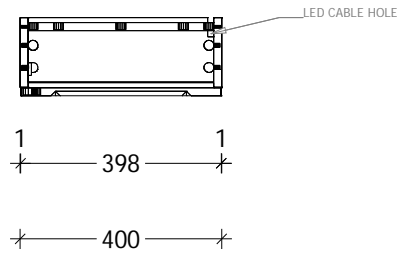

NAME:	LONDON SHAVER - TLSC3080
SIZE:	300
WK/WH:	-
CONFIGURATION:	LEFT HINGE DOOR

NAME:	LONDON SHAVER - TLSC4080
SIZE:	400
WK/WH:	-
CONFIGURATION:	LEFT HINGE DOOR

NAME:	LONDON SHAVER - TLSC9080R
SIZE:	900
WK/WH:	-
CONFIGURATION:	RH LONDON DOOR

NAME:	LONDON SHAVER - TLSC12080R
SIZE:	1200
WK/WH:	-
CONFIGURATION:	RH LONDON DOOR

NAME:	LONDON SHAVER - TLSC15080D
SIZE:	1500
WK/WH:	-
CONFIGURATION:	LH & RH LONDON DOORS

NAME:	LONDON SHAVER - TLSC18080D
SIZE:	1800
WK/WH:	-
CONFIGURATION:	LH & RH LONDON DOORS