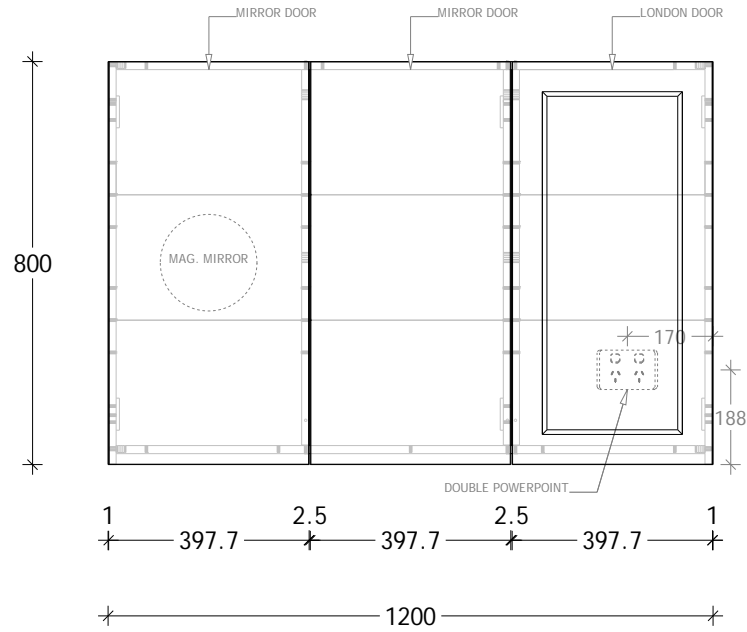

NAME:	LONDON SHAVER - TLSC3080
SIZE:	300
WK/WH:	-
CONFIGURATION:	LEFT HINGE DOOR

NAME:	LONDON SHAVER - TLSC4080
SIZE:	400
WK/WH:	-
CONFIGURATION:	LEFT HINGE DOOR

NAME:	LONDON SHAVER - TLSC9080R
SIZE:	900
WK/WH:	-
CONFIGURATION:	RH LONDON DOOR

NAME:	LONDON SHAVER - TLSC12080R
SIZE:	1200
WK/WH:	-
CONFIGURATION:	RH LONDON DOOR

NAME:	LONDON SHAVER - TLSC15080D
SIZE:	1500
WK/WH:	-
CONFIGURATION:	LH & RH LONDON DOORS

NAME:	LONDON SHAVER - TLSC18080D
SIZE:	1800
WK/WH:	-
CONFIGURATION:	LH & RH LONDON DOORS