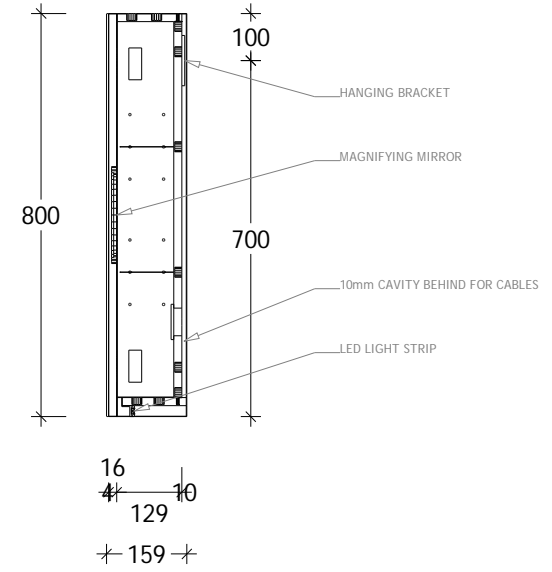

NAME:	LONDON SHAVER - TLSC3080
SIZE:	300
WK/WH:	-
CONFIGURATION:	LEFT HINGE DOOR

NAME:	LONDON SHAVER - TLSC4080
SIZE:	400
WK/WH:	-
CONFIGURATION:	LEFT HINGE DOOR

NAME:	LONDON SHAVER - TLSC9080R
SIZE:	900
WK/WH:	-
CONFIGURATION:	RH LONDON DOOR

NAME:	LONDON SHAVER - TLSC12080R
SIZE:	1200
WK/WH:	-
CONFIGURATION:	RH LONDON DOOR

NAME:	LONDON SHAVER - TLSC15080D
SIZE:	1500
WK/WH:	-
CONFIGURATION:	LH & RH LONDON DOORS

NAME:	LONDON SHAVER - TLSC18080D
SIZE:	1800
WK/WH:	-
CONFIGURATION:	LH & RH LONDON DOORS