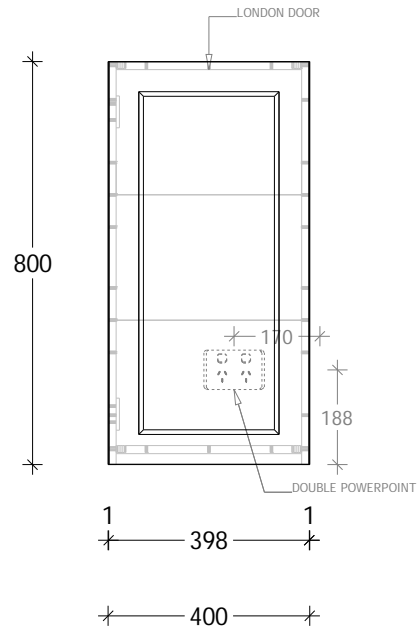

NAME:	LONDON SHAVER - TLSC3080
SIZE:	300
WK/WH:	-
CONFIGURATION:	LEFT HINGE DOOR

NAME:	LONDON SHAVER - TLSC4080
SIZE:	400
WK/WH:	-
CONFIGURATION:	LEFT HINGE DOOR

NAME:	LONDON SHAVER - TLSC9080R
SIZE:	900
WK/WH:	-
CONFIGURATION:	RH LONDON DOOR

NAME:	LONDON SHAVER - TLSC12080R
SIZE:	1200
WK/WH:	-
CONFIGURATION:	RH LONDON DOOR

NAME:	LONDON SHAVER - TLSC15080D
SIZE:	1500
WK/WH:	-
CONFIGURATION:	LH & RH LONDON DOORS

NAME:	LONDON SHAVER - TLSC18080D
SIZE:	1800
WK/WH:	-
CONFIGURATION:	LH & RH LONDON DOORS