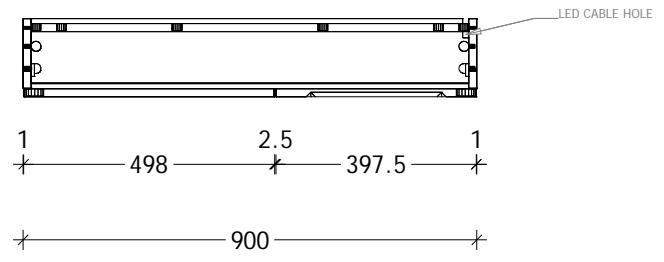

NAME:	LONDON SHAVER - TLSC3080
SIZE:	300
WK/WH:	-
CONFIGURATION:	LEFT HINGE DOOR

NAME:	LONDON SHAVER - TLSC4080
SIZE:	400
WK/WH:	-
CONFIGURATION:	LEFT HINGE DOOR

NAME:	LONDON SHAVER - TLSC9080R
SIZE:	900
WK/WH:	-
CONFIGURATION:	RH LONDON DOOR

NAME:	LONDON SHAVER - TLSC12080R
SIZE:	1200
WK/WH:	-
CONFIGURATION:	RH LONDON DOOR

NAME:	LONDON SHAVER - TLSC15080D
SIZE:	1500
WK/WH:	-
CONFIGURATION:	LH & RH LONDON DOORS

NAME:	LONDON SHAVER - TLSC18080D
SIZE:	1800
WK/WH:	-
CONFIGURATION:	LH & RH LONDON DOORS