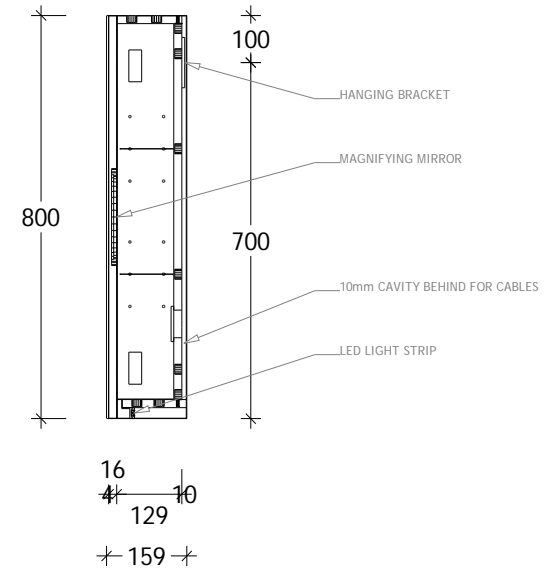

NAME:	LONDON SHAVER - TLSC3080
SIZE:	300
WK/WH:	-
CONFIGURATION:	LEFT HINGE DOOR

NAME:	LONDON SHAVER - TLSC4080
SIZE:	400
WK/WH:	-
CONFIGURATION:	LEFT HINGE DOOR

NAME:	LONDON SHAVER - TLSC9080R
SIZE:	900
WK/WH:	-
CONFIGURATION:	RH LONDON DOOR

NAME:	LONDON SHAVER - TLSC12080R
SIZE:	1200
WK/WH:	-
CONFIGURATION:	RH LONDON DOOR

NAME:	LONDON SHAVER - TLSC15080D
SIZE:	1500
WK/WH:	-
CONFIGURATION:	LH & RH LONDON DOORS

NAME:	LONDON SHAVER - TLSC18080D
SIZE:	1800
WK/WH:	-
CONFIGURATION:	LH & RH LONDON DOORS