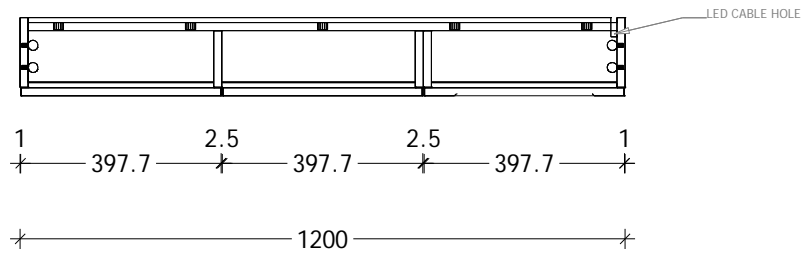

NAME:	LONDON SHAVER - TLSC3080
SIZE:	300
WK/WH:	-
CONFIGURATION:	LEFT HINGE DOOR

NAME:	LONDON SHAVER - TLSC4080
SIZE:	400
WK/WH:	-
CONFIGURATION:	LEFT HINGE DOOR

NAME:	LONDON SHAVER - TLSC9080R
SIZE:	900
WK/WH:	-
CONFIGURATION:	RH LONDON DOOR

NAME:	LONDON SHAVER - TLSC12080R
SIZE:	1200
WK/WH:	-
CONFIGURATION:	RH LONDON DOOR

NAME:	LONDON SHAVER - TLSC15080D
SIZE:	1500
WK/WH:	-
CONFIGURATION:	LH & RH LONDON DOORS

NAME:	LONDON SHAVER - TLSC18080D
SIZE:	1800
WK/WH:	-
CONFIGURATION:	LH & RH LONDON DOORS