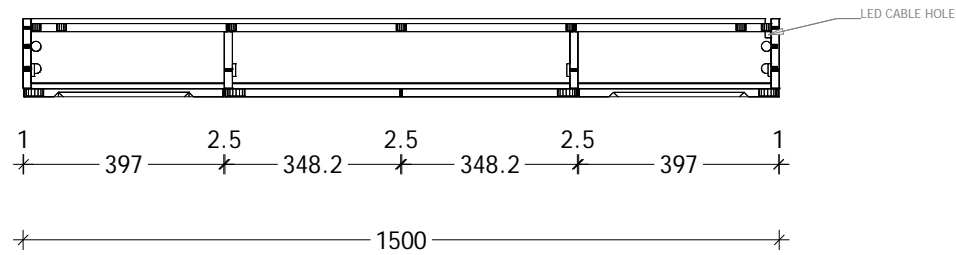

NAME:	LONDON SHAVER - TLSC3080
SIZE:	300
WK/WH:	-
CONFIGURATION:	LEFT HINGE DOOR

NAME:	LONDON SHAVER - TLSC4080
SIZE:	400
WK/WH:	-
CONFIGURATION:	LEFT HINGE DOOR

NAME:	LONDON SHAVER - TLSC9080R
SIZE:	900
WK/WH:	-
CONFIGURATION:	RH LONDON DOOR

NAME:	LONDON SHAVER - TLSC12080R
SIZE:	1200
WK/WH:	-
CONFIGURATION:	RH LONDON DOOR

NAME:	LONDON SHAVER - TLSC15080D
SIZE:	1500
WK/WH:	-
CONFIGURATION:	LH & RH LONDON DOORS

NAME:	LONDON SHAVER - TLSC18080D
SIZE:	1800
WK/WH:	-
CONFIGURATION:	LH & RH LONDON DOORS