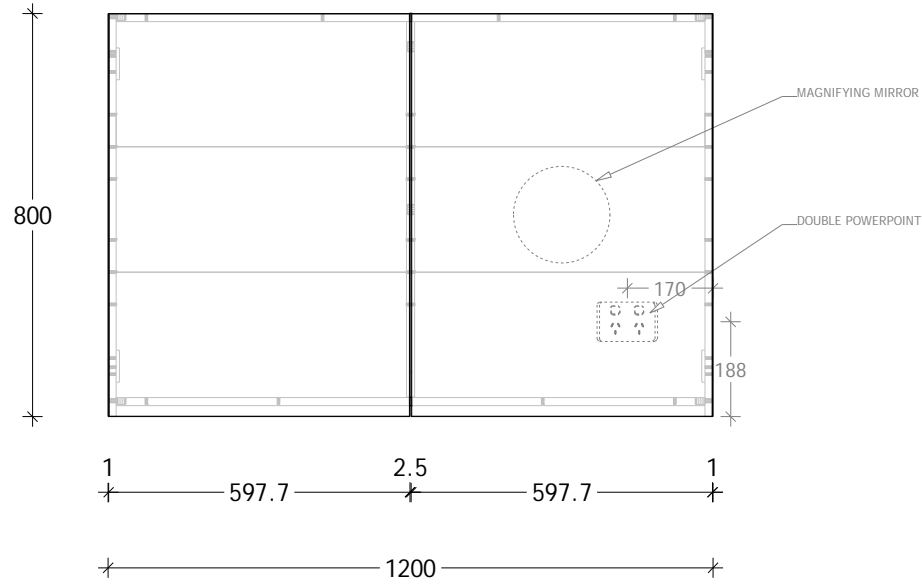

NAME:	MOONLIGHT SHAVER - MLSC6080
SIZE:	600
WK/WH:	-
CONFIGURATION:	2 DOOR

NAME:	MOONLIGHT SHAVER - MLSC7580
SIZE:	750
WK/WH:	-
CONFIGURATION:	2 DOOR

NAME:	MOONLIGHT SHAVER - MLSC9080
SIZE:	900
WK/WH:	-
CONFIGURATION:	2 DOOR

NAME:	MOONLIGHT SHAVER - MLSC12080
SIZE:	1200
WK/WH:	-
CONFIGURATION:	2 DOOR

NAME:	MOONLIGHT SHAVER - MLSC12080-3
SIZE:	1200
WK/WH:	-
CONFIGURATION:	3 DOOR

NAME:	MOONLIGHT SHAVER - MLSC15080-3
SIZE:	1500
WK/WH:	-
CONFIGURATION:	3 DOOR

NAME:	MOONLIGHT SHAVER - MLSC18080-4
SIZE:	1800
WK/WH:	-
CONFIGURATION:	4 DOOR