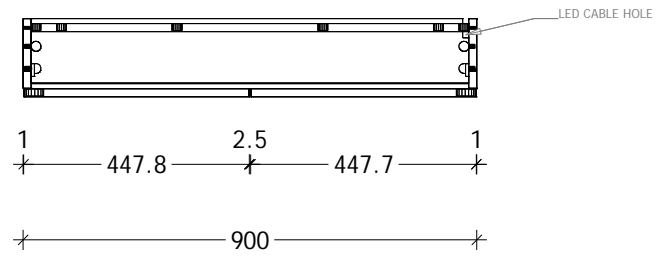

NAME:	MOONLIGHT SHAVER - MLSC6080
SIZE:	600
WK/WH:	-
CONFIGURATION:	2 DOOR

NAME:	MOONLIGHT SHAVER - MLSC7580
SIZE:	750
WK/WH:	-
CONFIGURATION:	2 DOOR

NAME:	MOONLIGHT SHAVER - MLSC9080
SIZE:	900
WK/WH:	-
CONFIGURATION:	2 DOOR

NAME:	MOONLIGHT SHAVER - MLSC12080
SIZE:	1200
WK/WH:	-
CONFIGURATION:	2 DOOR

NAME:	MOONLIGHT SHAVER - MLSC12080-3
SIZE:	1200
WK/WH:	-
CONFIGURATION:	3 DOOR

NAME:	MOONLIGHT SHAVER - MLSC15080-3
SIZE:	1500
WK/WH:	-
CONFIGURATION:	3 DOOR

NAME:	MOONLIGHT SHAVER - MLSC18080-4
SIZE:	1800
WK/WH:	-
CONFIGURATION:	4 DOOR