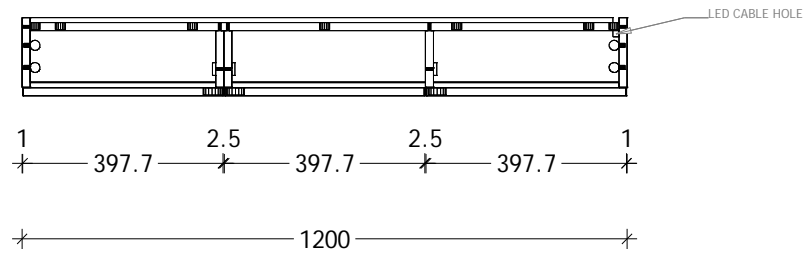

NAME:	MOONLIGHT SHAVER - MLSC6080
SIZE:	600
WK/WH:	-
CONFIGURATION:	2 DOOR

NAME:	MOONLIGHT SHAVER - MLSC7580
SIZE:	750
WK/WH:	-
CONFIGURATION:	2 DOOR

NAME:	MOONLIGHT SHAVER - MLSC9080
SIZE:	900
WK/WH:	-
CONFIGURATION:	2 DOOR

NAME:	MOONLIGHT SHAVER - MLSC12080
SIZE:	1200
WK/WH:	-
CONFIGURATION:	2 DOOR

NAME:	MOONLIGHT SHAVER - MLSC12080-3
SIZE:	1200
WK/WH:	-
CONFIGURATION:	3 DOOR

NAME:	MOONLIGHT SHAVER - MLSC15080-3
SIZE:	1500
WK/WH:	-
CONFIGURATION:	3 DOOR

NAME:	MOONLIGHT SHAVER - MLSC18080-4
SIZE:	1800
WK/WH:	-
CONFIGURATION:	4 DOOR