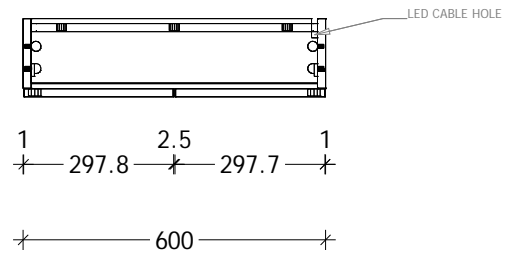

NAME:	MOONLIGHT SHAVER - MLSC6080
SIZE:	600
WK/WH:	-
CONFIGURATION:	2 DOOR

NAME:	MOONLIGHT SHAVER - MLSC7580
SIZE:	750
WK/WH:	-
CONFIGURATION:	2 DOOR

NAME:	MOONLIGHT SHAVER - MLSC9080
SIZE:	900
WK/WH:	-
CONFIGURATION:	2 DOOR

NAME:	MOONLIGHT SHAVER - MLSC12080
SIZE:	1200
WK/WH:	-
CONFIGURATION:	2 DOOR

NAME:	MOONLIGHT SHAVER - MLSC12080-3
SIZE:	1200
WK/WH:	-
CONFIGURATION:	3 DOOR

NAME:	MOONLIGHT SHAVER - MLSC15080-3
SIZE:	1500
WK/WH:	-
CONFIGURATION:	3 DOOR

NAME:	MOONLIGHT SHAVER - MLSC18080-4
SIZE:	1800
WK/WH:	-
CONFIGURATION:	4 DOOR