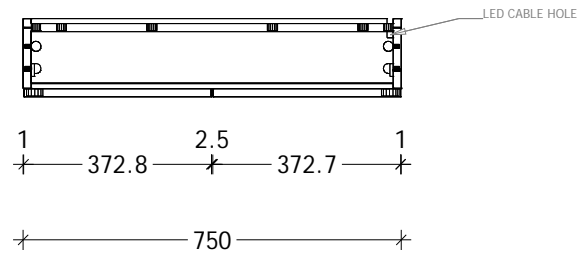

NAME:	MOONLIGHT SHAVER - MLSC6080
SIZE:	600
WK/WH:	-
CONFIGURATION:	2 DOOR

NAME:	MOONLIGHT SHAVER - MLSC7580
SIZE:	750
WK/WH:	-
CONFIGURATION:	2 DOOR

NAME:	MOONLIGHT SHAVER - MLSC9080
SIZE:	900
WK/WH:	-
CONFIGURATION:	2 DOOR

NAME:	MOONLIGHT SHAVER - MLSC12080
SIZE:	1200
WK/WH:	-
CONFIGURATION:	2 DOOR

NAME:	MOONLIGHT SHAVER - MLSC12080-3
SIZE:	1200
WK/WH:	-
CONFIGURATION:	3 DOOR

NAME:	MOONLIGHT SHAVER - MLSC15080-3
SIZE:	1500
WK/WH:	-
CONFIGURATION:	3 DOOR

NAME:	MOONLIGHT SHAVER - MLSC18080-4
SIZE:	1800
WK/WH:	-
CONFIGURATION:	4 DOOR