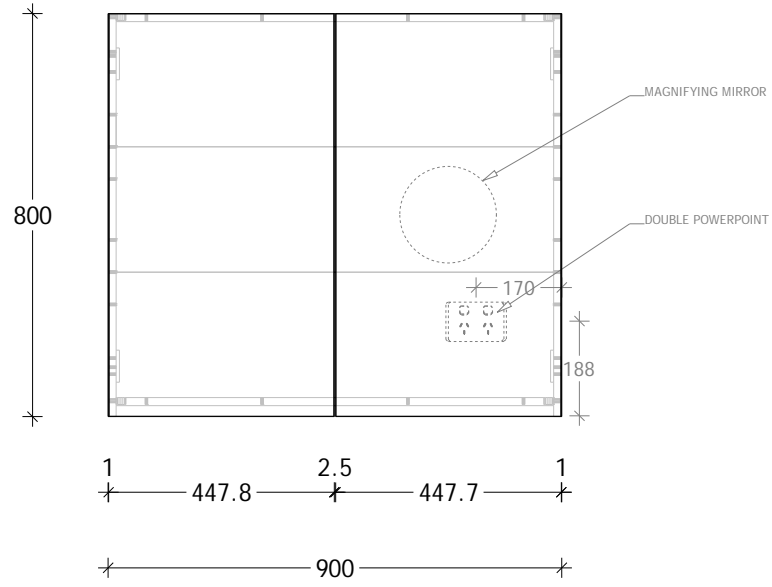

NAME:	MOONLIGHT SHAVER - MLSC6080
SIZE:	600
WK/WH:	-
CONFIGURATION:	2 DOOR

NAME:	MOONLIGHT SHAVER - MLSC7580
SIZE:	750
WK/WH:	-
CONFIGURATION:	2 DOOR

NAME:	MOONLIGHT SHAVER - MLSC9080
SIZE:	900
WK/WH:	-
CONFIGURATION:	2 DOOR

NAME:	MOONLIGHT SHAVER - MLSC12080
SIZE:	1200
WK/WH:	-
CONFIGURATION:	2 DOOR

NAME:	MOONLIGHT SHAVER - MLSC12080-3
SIZE:	1200
WK/WH:	-
CONFIGURATION:	3 DOOR

NAME:	MOONLIGHT SHAVER - MLSC15080-3
SIZE:	1500
WK/WH:	-
CONFIGURATION:	3 DOOR

NAME:	MOONLIGHT SHAVER - MLSC18080-4
SIZE:	1800
WK/WH:	-
CONFIGURATION:	4 DOOR