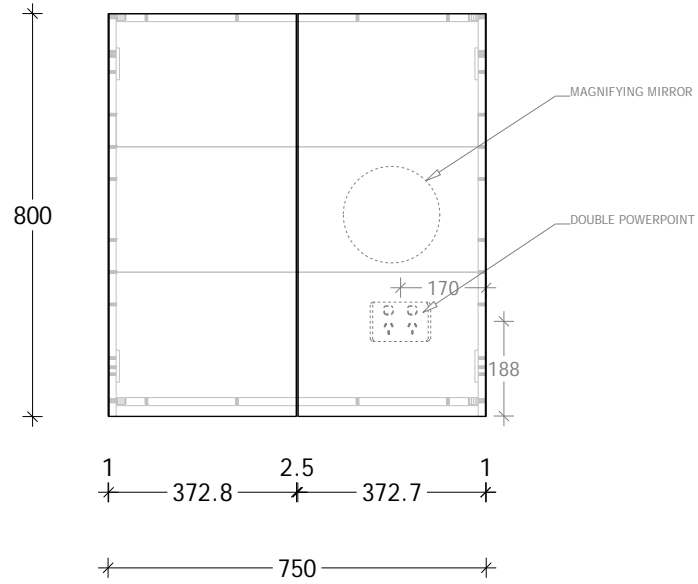

NAME:	MOONLIGHT SHAVER - MLSC6080
SIZE:	600
WK/WH:	-
CONFIGURATION:	2 DOOR

NAME:	MOONLIGHT SHAVER - MLSC7580
SIZE:	750
WK/WH:	-
CONFIGURATION:	2 DOOR

NAME:	MOONLIGHT SHAVER - MLSC9080
SIZE:	900
WK/WH:	-
CONFIGURATION:	2 DOOR

NAME:	MOONLIGHT SHAVER - MLSC12080
SIZE:	1200
WK/WH:	-
CONFIGURATION:	2 DOOR

NAME:	MOONLIGHT SHAVER - MLSC12080-3
SIZE:	1200
WK/WH:	-
CONFIGURATION:	3 DOOR

NAME:	MOONLIGHT SHAVER - MLSC15080-3
SIZE:	1500
WK/WH:	-
CONFIGURATION:	3 DOOR

NAME:	MOONLIGHT SHAVER - MLSC18080-4
SIZE:	1800
WK/WH:	-
CONFIGURATION:	4 DOOR