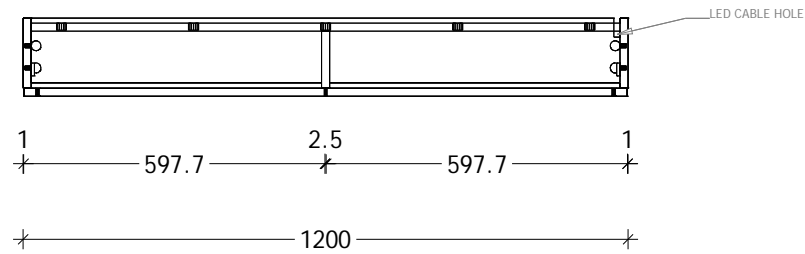

NAME:	MOONLIGHT SHAVER - MLSC6080
SIZE:	600
WK/WH:	-
CONFIGURATION:	2 DOOR

NAME:	MOONLIGHT SHAVER - MLSC7580
SIZE:	750
WK/WH:	-
CONFIGURATION:	2 DOOR

NAME:	MOONLIGHT SHAVER - MLSC9080
SIZE:	900
WK/WH:	-
CONFIGURATION:	2 DOOR

NAME:	MOONLIGHT SHAVER - MLSC12080
SIZE:	1200
WK/WH:	-
CONFIGURATION:	2 DOOR

NAME:	MOONLIGHT SHAVER - MLSC12080-3
SIZE:	1200
WK/WH:	-
CONFIGURATION:	3 DOOR

NAME:	MOONLIGHT SHAVER - MLSC15080-3
SIZE:	1500
WK/WH:	-
CONFIGURATION:	3 DOOR

NAME:	MOONLIGHT SHAVER - MLSC18080-4
SIZE:	1800
WK/WH:	-
CONFIGURATION:	4 DOOR