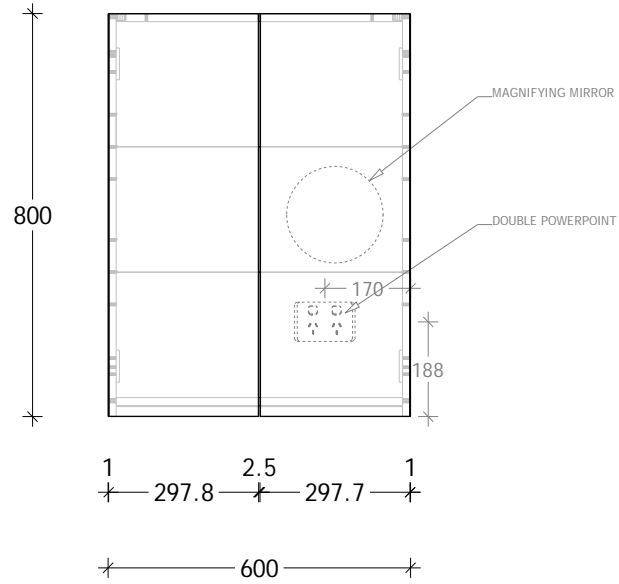

NAME:	MOONLIGHT SHAVER - MLSC6080
SIZE:	600
WK/WH:	-
CONFIGURATION:	2 DOOR

NAME:	MOONLIGHT SHAVER - MLSC7580
SIZE:	750
WK/WH:	-
CONFIGURATION:	2 DOOR

NAME:	MOONLIGHT SHAVER - MLSC9080
SIZE:	900
WK/WH:	-
CONFIGURATION:	2 DOOR

NAME:	MOONLIGHT SHAVER - MLSC12080
SIZE:	1200
WK/WH:	-
CONFIGURATION:	2 DOOR

NAME:	MOONLIGHT SHAVER - MLSC12080-3
SIZE:	1200
WK/WH:	-
CONFIGURATION:	3 DOOR

NAME:	MOONLIGHT SHAVER - MLSC15080-3
SIZE:	1500
WK/WH:	-
CONFIGURATION:	3 DOOR

NAME:	MOONLIGHT SHAVER - MLSC18080-4
SIZE:	1800
WK/WH:	-
CONFIGURATION:	4 DOOR