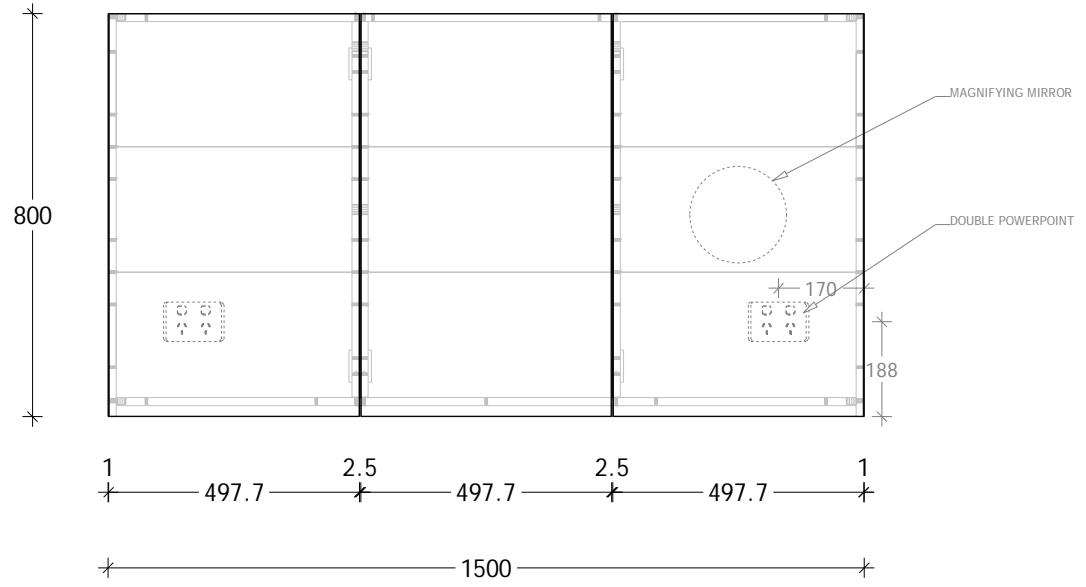

NAME:	MOONLIGHT SHAVER - MLSC6080
SIZE:	600
WK/WH:	-
CONFIGURATION:	2 DOOR

NAME:	MOONLIGHT SHAVER - MLSC7580
SIZE:	750
WK/WH:	-
CONFIGURATION:	2 DOOR

NAME:	MOONLIGHT SHAVER - MLSC9080
SIZE:	900
WK/WH:	-
CONFIGURATION:	2 DOOR

NAME:	MOONLIGHT SHAVER - MLSC12080
SIZE:	1200
WK/WH:	-
CONFIGURATION:	2 DOOR

NAME:	MOONLIGHT SHAVER - MLSC12080-3
SIZE:	1200
WK/WH:	-
CONFIGURATION:	3 DOOR

NAME:	MOONLIGHT SHAVER - MLSC15080-3
SIZE:	1500
WK/WH:	-
CONFIGURATION:	3 DOOR

NAME:	MOONLIGHT SHAVER - MLSC18080-4
SIZE:	1800
WK/WH:	-
CONFIGURATION:	4 DOOR