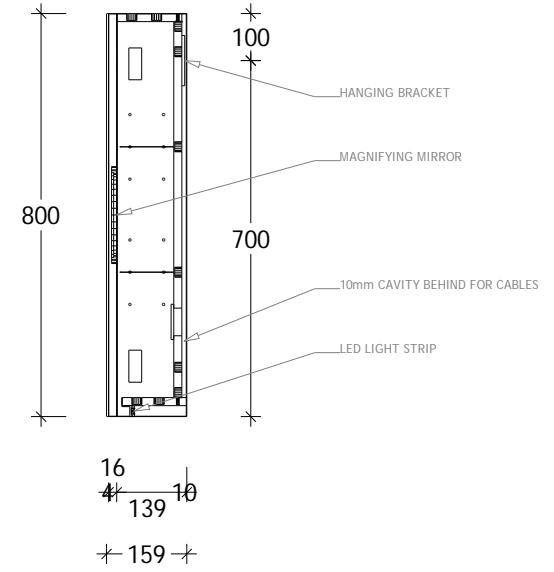

NAME:	MOONLIGHT SHAVER - MLSC6080
SIZE:	600
WK/WH:	-
CONFIGURATION:	2 DOOR

NAME:	MOONLIGHT SHAVER - MLSC7580
SIZE:	750
WK/WH:	-
CONFIGURATION:	2 DOOR

NAME:	MOONLIGHT SHAVER - MLSC9080
SIZE:	900
WK/WH:	-
CONFIGURATION:	2 DOOR

NAME:	MOONLIGHT SHAVER - MLSC12080
SIZE:	1200
WK/WH:	-
CONFIGURATION:	2 DOOR

NAME:	MOONLIGHT SHAVER - MLSC12080-3
SIZE:	1200
WK/WH:	-
CONFIGURATION:	3 DOOR

NAME:	MOONLIGHT SHAVER - MLSC15080-3
SIZE:	1500
WK/WH:	-
CONFIGURATION:	3 DOOR

NAME:	MOONLIGHT SHAVER - MLSC18080-4
SIZE:	1800
WK/WH:	-
CONFIGURATION:	4 DOOR