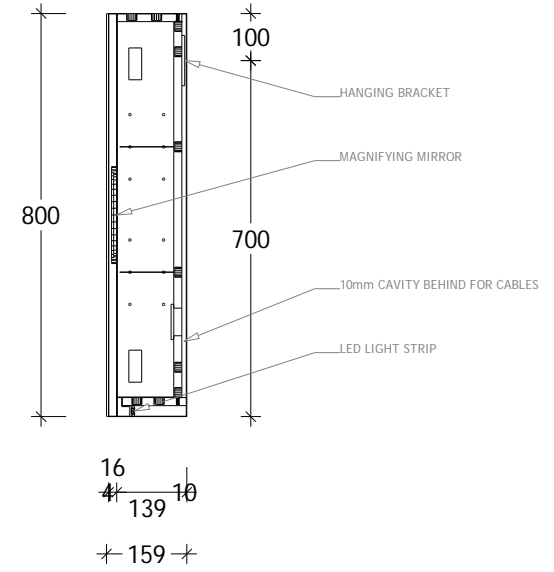

NAME:	MOONLIGHT SHAVER - MLSC6080
SIZE:	600
WK/WH:	-
CONFIGURATION:	2 DOOR

NAME:	MOONLIGHT SHAVER - MLSC7580
SIZE:	750
WK/WH:	-
CONFIGURATION:	2 DOOR

NAME:	MOONLIGHT SHAVER - MLSC9080
SIZE:	900
WK/WH:	-
CONFIGURATION:	2 DOOR

NAME:	MOONLIGHT SHAVER - MLSC12080
SIZE:	1200
WK/WH:	-
CONFIGURATION:	2 DOOR

NAME:	MOONLIGHT SHAVER - MLSC12080-3
SIZE:	1200
WK/WH:	-
CONFIGURATION:	3 DOOR

NAME:	MOONLIGHT SHAVER - MLSC15080-3
SIZE:	1500
WK/WH:	-
CONFIGURATION:	3 DOOR

NAME:	MOONLIGHT SHAVER - MLSC18080-4
SIZE:	1800
WK/WH:	-
CONFIGURATION:	4 DOOR