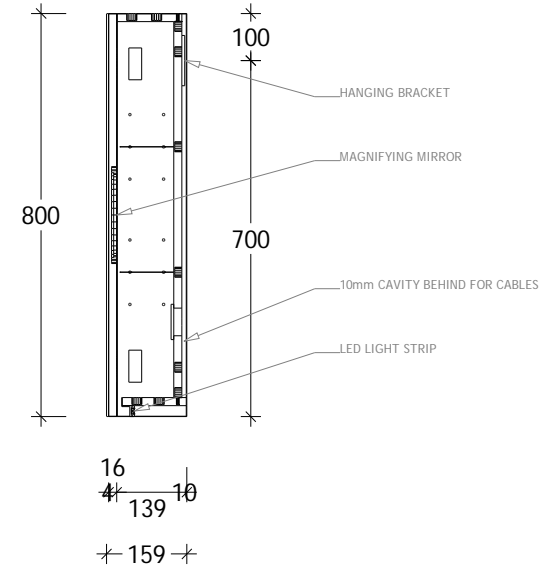

NAME:	MOONLIGHT SHAVER - MLSC6080
SIZE:	600
WK/WH:	-
CONFIGURATION:	2 DOOR

NAME:	MOONLIGHT SHAVER - MLSC7580
SIZE:	750
WK/WH:	-
CONFIGURATION:	2 DOOR

NAME:	MOONLIGHT SHAVER - MLSC9080
SIZE:	900
WK/WH:	-
CONFIGURATION:	2 DOOR

NAME:	MOONLIGHT SHAVER - MLSC12080
SIZE:	1200
WK/WH:	-
CONFIGURATION:	2 DOOR

NAME:	MOONLIGHT SHAVER - MLSC12080-3
SIZE:	1200
WK/WH:	-
CONFIGURATION:	3 DOOR

NAME:	MOONLIGHT SHAVER - MLSC15080-3
SIZE:	1500
WK/WH:	-
CONFIGURATION:	3 DOOR

NAME:	MOONLIGHT SHAVER - MLSC18080-4
SIZE:	1800
WK/WH:	-
CONFIGURATION:	4 DOOR