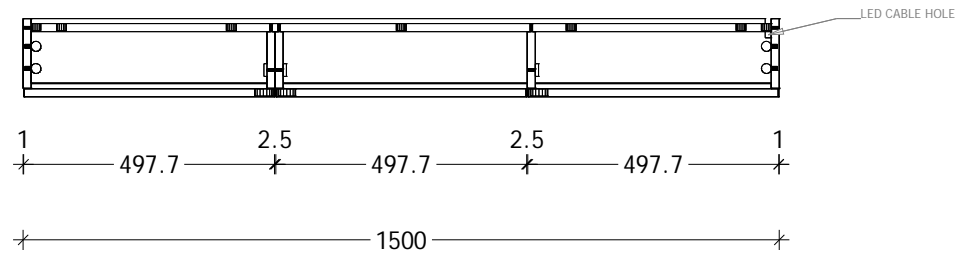

NAME:	MOONLIGHT SHAVER - MLSC6080
SIZE:	600
WK/WH:	-
CONFIGURATION:	2 DOOR

NAME:	MOONLIGHT SHAVER - MLSC7580
SIZE:	750
WK/WH:	-
CONFIGURATION:	2 DOOR

NAME:	MOONLIGHT SHAVER - MLSC9080
SIZE:	900
WK/WH:	-
CONFIGURATION:	2 DOOR

NAME:	MOONLIGHT SHAVER - MLSC12080
SIZE:	1200
WK/WH:	-
CONFIGURATION:	2 DOOR

NAME:	MOONLIGHT SHAVER - MLSC12080-3
SIZE:	1200
WK/WH:	-
CONFIGURATION:	3 DOOR

NAME:	MOONLIGHT SHAVER - MLSC15080-3
SIZE:	1500
WK/WH:	-
CONFIGURATION:	3 DOOR

NAME:	MOONLIGHT SHAVER - MLSC18080-4
SIZE:	1800
WK/WH:	-
CONFIGURATION:	4 DOOR