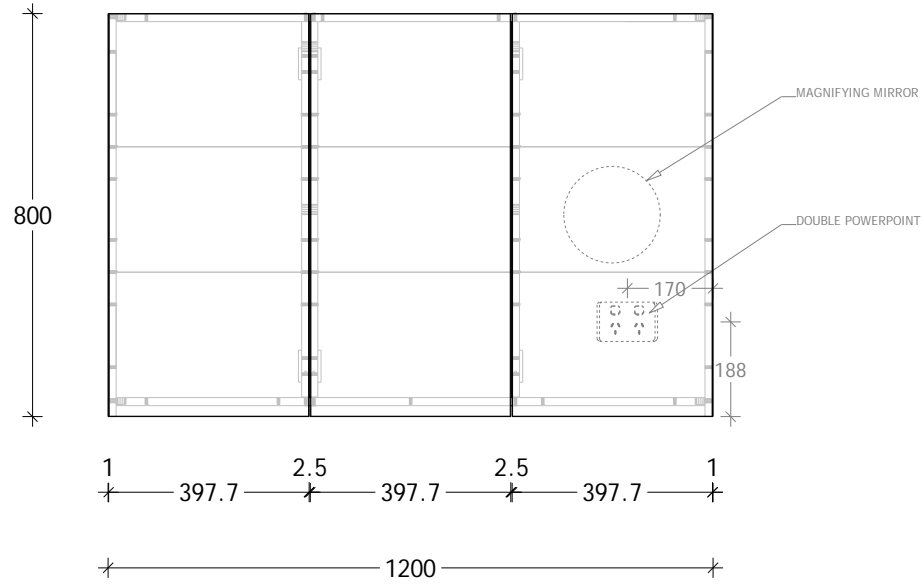

NAME:	MOONLIGHT SHAVER - MLSC6080
SIZE:	600
WK/WH:	-
CONFIGURATION:	2 DOOR

NAME:	MOONLIGHT SHAVER - MLSC7580
SIZE:	750
WK/WH:	-
CONFIGURATION:	2 DOOR

NAME:	MOONLIGHT SHAVER - MLSC9080
SIZE:	900
WK/WH:	-
CONFIGURATION:	2 DOOR

NAME:	MOONLIGHT SHAVER - MLSC12080
SIZE:	1200
WK/WH:	-
CONFIGURATION:	2 DOOR

NAME:	MOONLIGHT SHAVER - MLSC12080-3
SIZE:	1200
WK/WH:	-
CONFIGURATION:	3 DOOR

NAME:	MOONLIGHT SHAVER - MLSC15080-3
SIZE:	1500
WK/WH:	-
CONFIGURATION:	3 DOOR

NAME:	MOONLIGHT SHAVER - MLSC18080-4
SIZE:	1800
WK/WH:	-
CONFIGURATION:	4 DOOR