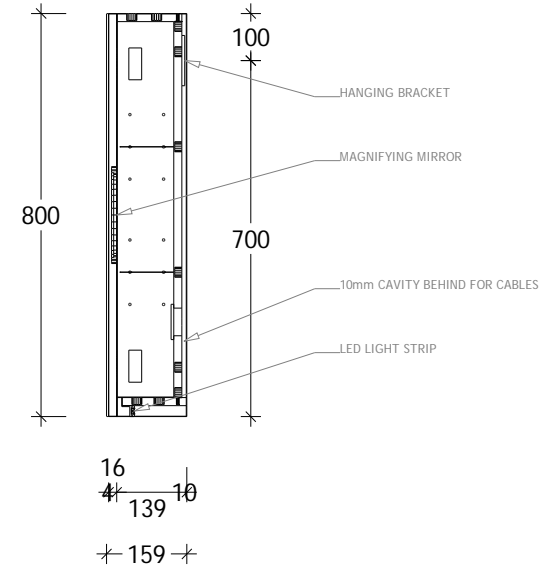

NAME:	MOONLIGHT SHAVER - MLSC6080
SIZE:	600
WK/WH:	-
CONFIGURATION:	2 DOOR

NAME:	MOONLIGHT SHAVER - MLSC7580
SIZE:	750
WK/WH:	-
CONFIGURATION:	2 DOOR

NAME:	MOONLIGHT SHAVER - MLSC9080
SIZE:	900
WK/WH:	-
CONFIGURATION:	2 DOOR

NAME:	MOONLIGHT SHAVER - MLSC12080
SIZE:	1200
WK/WH:	-
CONFIGURATION:	2 DOOR

NAME:	MOONLIGHT SHAVER - MLSC12080-3
SIZE:	1200
WK/WH:	-
CONFIGURATION:	3 DOOR

NAME:	MOONLIGHT SHAVER - MLSC15080-3
SIZE:	1500
WK/WH:	-
CONFIGURATION:	3 DOOR

NAME:	MOONLIGHT SHAVER - MLSC18080-4
SIZE:	1800
WK/WH:	-
CONFIGURATION:	4 DOOR