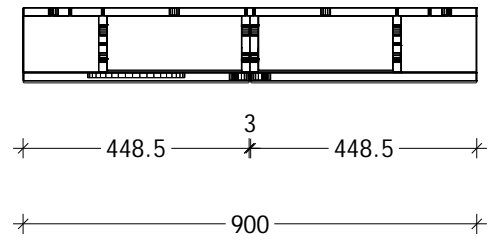

NAME:	FLIP SHAVER - FLSC9080
SIZE:	900
WK/WH:	-
CONFIGURATION:	2 DOOR

NAME:	FLIP SHAVER - FLSC12080
SIZE:	1200
WK/WH:	-
CONFIGURATION:	2 DOOR

NAME:	FLIP SHAVER - FLSC15080
SIZE:	1500
WK/WH:	-
CONFIGURATION:	3 DOOR

NAME:	FLIP SHAVER - FLSC18080
SIZE:	1800
WK/WH:	-
CONFIGURATION:	3 DOOR