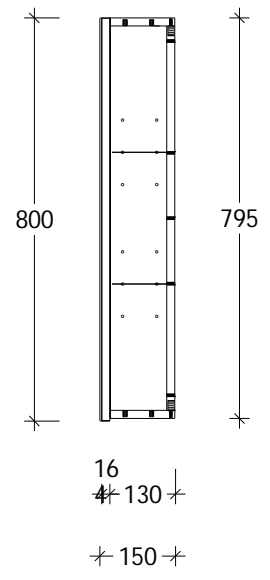

NAME:	FLIP SHAVER - FLSC9080
SIZE:	900
WK/WH:	-
CONFIGURATION:	2 DOOR

NAME:	FLIP SHAVER - FLSC12080
SIZE:	1200
WK/WH:	-
CONFIGURATION:	2 DOOR

NAME:	FLIP SHAVER - FLSC15080
SIZE:	1500
WK/WH:	-
CONFIGURATION:	3 DOOR

NAME:	FLIP SHAVER - FLSC18080
SIZE:	1800
WK/WH:	-
CONFIGURATION:	3 DOOR