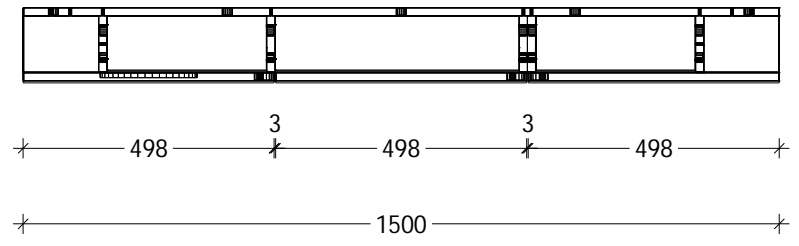

NAME:	FLIP SHAVER - FLSC9080
SIZE:	900
WK/WH:	-
CONFIGURATION:	2 DOOR

NAME:	FLIP SHAVER - FLSC12080
SIZE:	1200
WK/WH:	-
CONFIGURATION:	2 DOOR

NAME:	FLIP SHAVER - FLSC15080
SIZE:	1500
WK/WH:	-
CONFIGURATION:	3 DOOR

NAME:	FLIP SHAVER - FLSC18080
SIZE:	1800
WK/WH:	-
CONFIGURATION:	3 DOOR