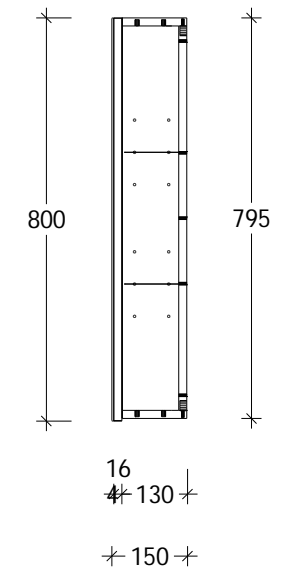

NAME:	FLIP SHAVER - FLSC9080
SIZE:	900
WK/WH:	-
CONFIGURATION:	2 DOOR

NAME:	FLIP SHAVER - FLSC12080
SIZE:	1200
WK/WH:	-
CONFIGURATION:	2 DOOR

NAME:	FLIP SHAVER - FLSC15080
SIZE:	1500
WK/WH:	-
CONFIGURATION:	3 DOOR

NAME:	FLIP SHAVER - FLSC18080
SIZE:	1800
WK/WH:	-
CONFIGURATION:	3 DOOR