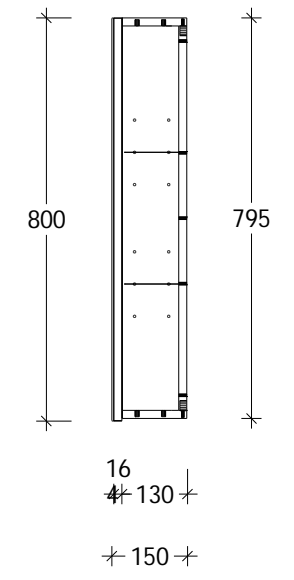

NAME:	FLIP SHAVER - FLSC9080
SIZE:	900
WK/WH:	-
CONFIGURATION:	2 DOOR

NAME:	FLIP SHAVER - FLSC12080
SIZE:	1200
WK/WH:	-
CONFIGURATION:	2 DOOR

NAME:	FLIP SHAVER - FLSC15080
SIZE:	1500
WK/WH:	-
CONFIGURATION:	3 DOOR

NAME:	FLIP SHAVER - FLSC18080
SIZE:	1800
WK/WH:	-
CONFIGURATION:	3 DOOR