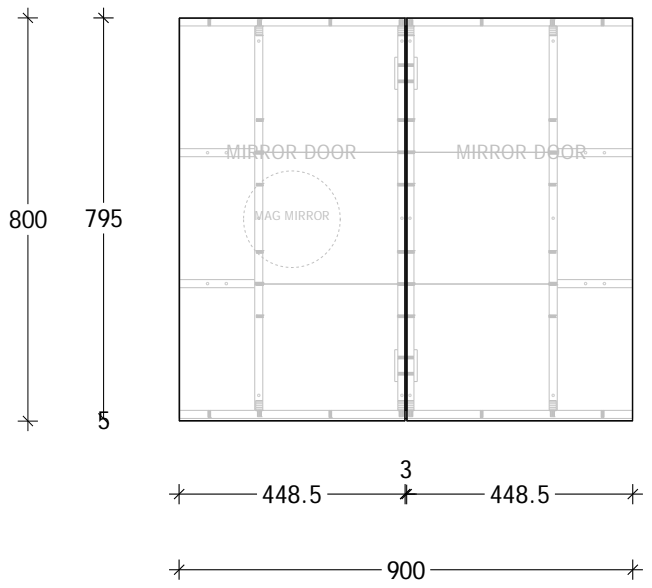

NAME:	FLIP SHAVER - FLSC9080
SIZE:	900
WK/WH:	-
CONFIGURATION:	2 DOOR

NAME:	FLIP SHAVER - FLSC12080
SIZE:	1200
WK/WH:	-
CONFIGURATION:	2 DOOR

NAME:	FLIP SHAVER - FLSC15080
SIZE:	1500
WK/WH:	-
CONFIGURATION:	3 DOOR

NAME:	FLIP SHAVER - FLSC18080
SIZE:	1800
WK/WH:	-
CONFIGURATION:	3 DOOR