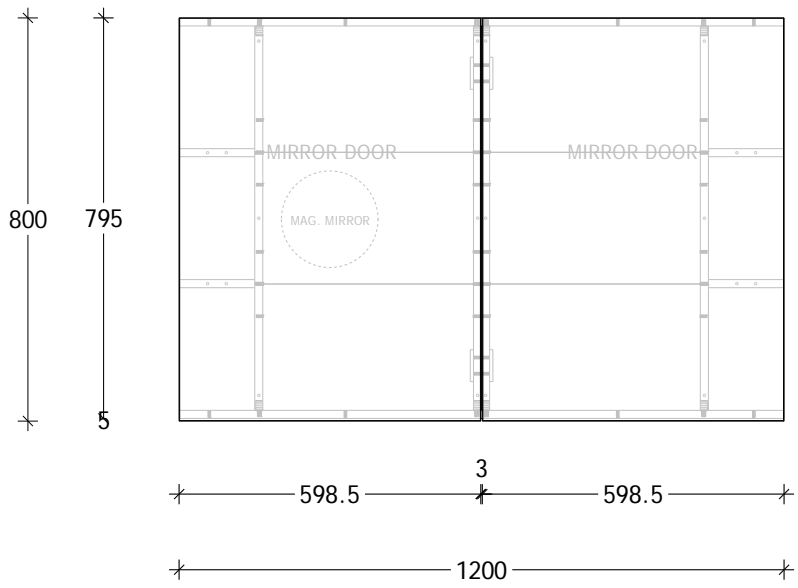

NAME:	FLIP SHAVER - FLSC9080
SIZE:	900
WK/WH:	-
CONFIGURATION:	2 DOOR

NAME:	FLIP SHAVER - FLSC12080
SIZE:	1200
WK/WH:	-
CONFIGURATION:	2 DOOR

NAME:	FLIP SHAVER - FLSC15080
SIZE:	1500
WK/WH:	-
CONFIGURATION:	3 DOOR

NAME:	FLIP SHAVER - FLSC18080
SIZE:	1800
WK/WH:	-
CONFIGURATION:	3 DOOR