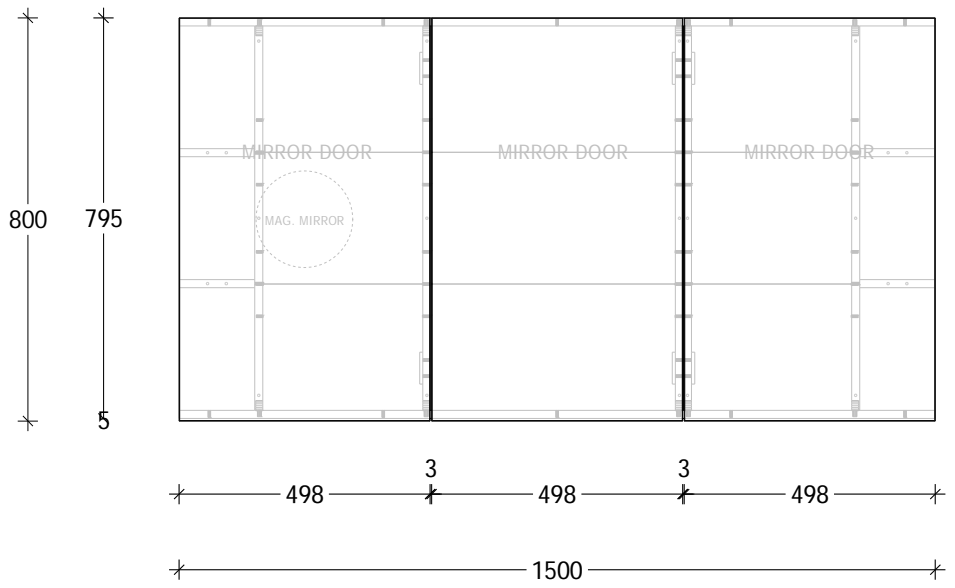

NAME:	FLIP SHAVER - FLSC9080
SIZE:	900
WK/WH:	-
CONFIGURATION:	2 DOOR

NAME:	FLIP SHAVER - FLSC12080
SIZE:	1200
WK/WH:	-
CONFIGURATION:	2 DOOR

NAME:	FLIP SHAVER - FLSC15080
SIZE:	1500
WK/WH:	-
CONFIGURATION:	3 DOOR

NAME:	FLIP SHAVER - FLSC18080
SIZE:	1800
WK/WH:	-
CONFIGURATION:	3 DOOR