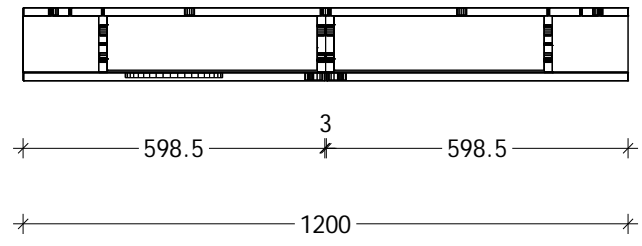

NAME:	FLIP SHAVER - FLSC9080
SIZE:	900
WK/WH:	-
CONFIGURATION:	2 DOOR

NAME:	FLIP SHAVER - FLSC12080
SIZE:	1200
WK/WH:	-
CONFIGURATION:	2 DOOR

NAME:	FLIP SHAVER - FLSC15080
SIZE:	1500
WK/WH:	-
CONFIGURATION:	3 DOOR

NAME:	FLIP SHAVER - FLSC18080
SIZE:	1800
WK/WH:	-
CONFIGURATION:	3 DOOR