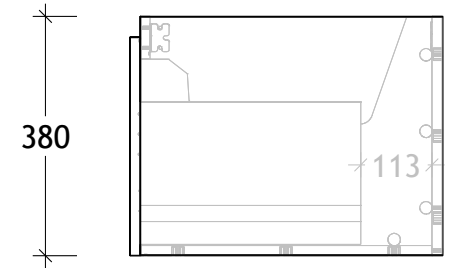

NAME:	SNW1800WHO
SIZE:	1800
WK/WH:	WALL HUNG
CONFIGURATION:	LEFT BOWL

280

280

15  
33  
380  
347

1.5 593.3 2.5 593.3 2.5 593.3 1.5  
1788

16.1 480 496.1