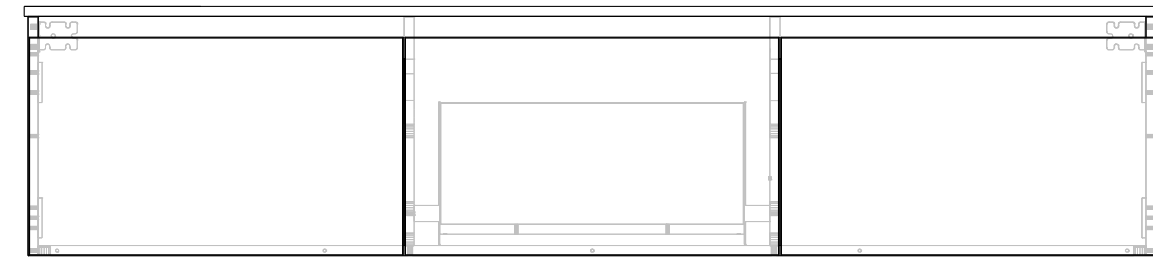

NAME:	SNW1800WHO
SIZE:	1800
WK/WH:	WALL HUNG
CONFIGURATION:	LEFT BOWL

280

280

15  
33  
380  
347

1.5 593.3 2.5 593.3 2.5 593.3 1.5  
1788

16.1 480 496.1