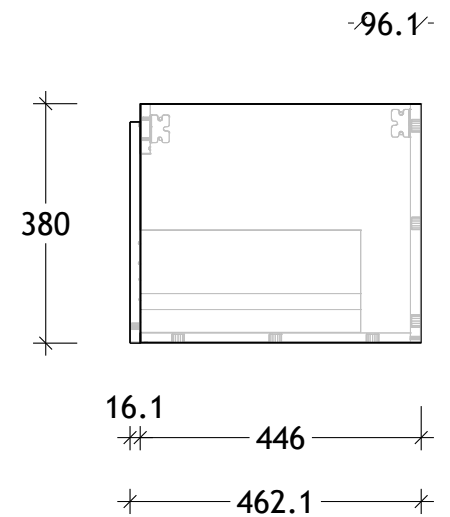

| | |
|----------------|--------------|
| NAME: | GCSLA1200WHS |
| SIZE: | 1200 |
| WK/WH: | WAL HUNG |
| CONFIGURATION: | CENTRE BOWL |

PLEASE NOTE: Do not perform any plumbing rough in prior to taking delivery of your vanity, as all measurements are nominal and are subject to change. Measure exact locations from your vanity once it is on site.