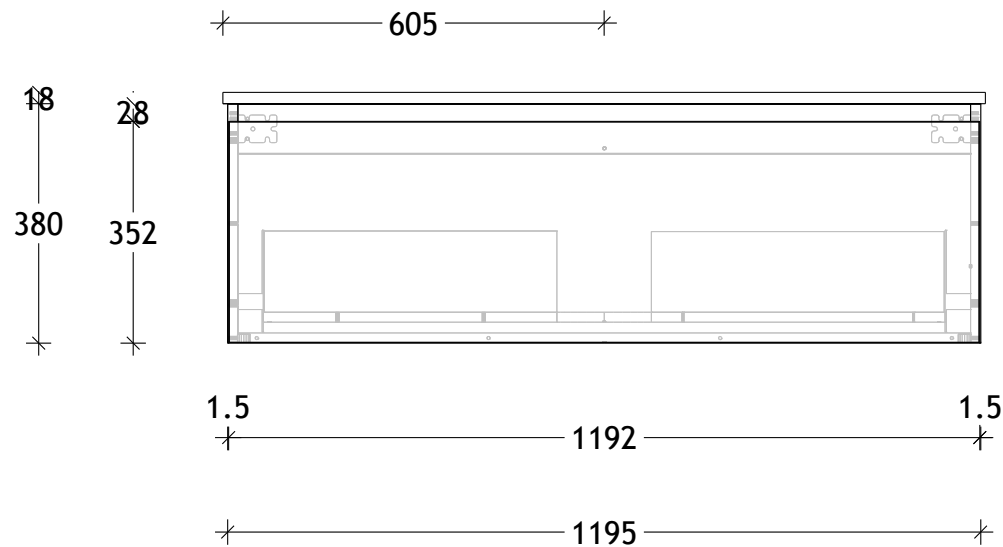

| | |
|----------------|--------------|
| NAME: | GCSLA1200WHS |
| SIZE: | 1200 |
| WK/WH: | WAL HUNG |
| CONFIGURATION: | CENTRE BOWL |

PLEASE NOTE: Do not perform any plumbing rough in prior to taking delivery of your vanity, as all measurements are nominal and are subject to change. Measure exact locations from your vanity once it is on site.