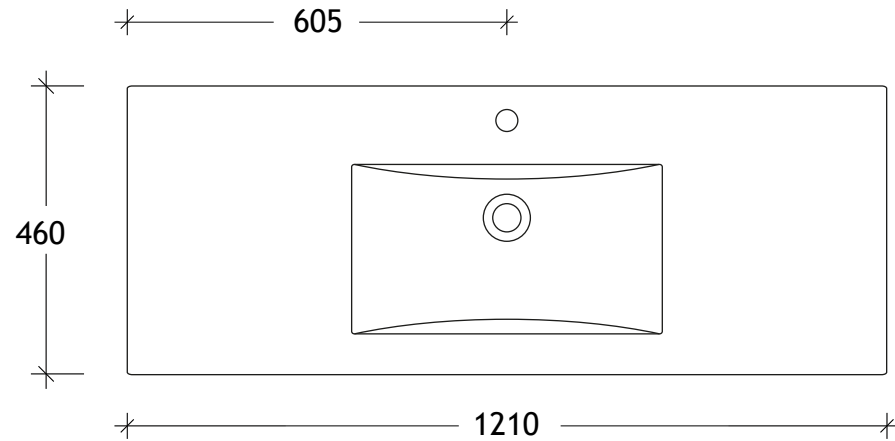

| | |
|----------------|--------------|
| NAME: | GCSLA1200WHS |
| SIZE: | 1200 |
| WK/WH: | WAL HUNG |
| CONFIGURATION: | CENTRE BOWL |

PLEASE NOTE: Do not perform any plumbing rough in prior to taking delivery of your vanity, as all measurements are nominal and are subject to change. Measure exact locations from your vanity once it is on site.