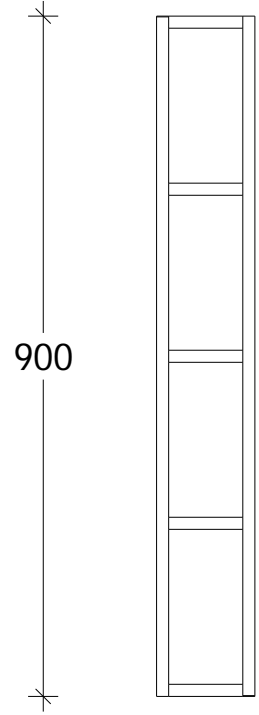

| | |
|----------------|-----------|
| NAME: | GIOV600 |
| SIZE: | 600 |
| WK/WH: | WALL HUNG |
| CONFIGURATION: | - |

✂ 130 ✂

600

✂ 130 ✂

600

✂ 130 ✂

| | |
|----------------|-----------|
| NAME: | GIOV900 |
| SIZE: | 900 |
| WK/WH: | WALL HUNG |
| CONFIGURATION: | - |

✂ 130 ✂

900

✂ 130 ✂

900

✂ 130 ✂