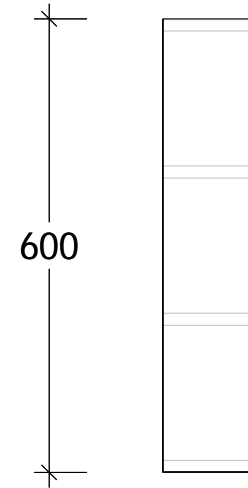

| | |
|----------------|-----------|
| NAME: | GIOV600 |
| SIZE: | 600 |
| WK/WH: | WALL HUNG |
| CONFIGURATION: | - |

✂ 130 ✂

600

✂ 130 ✂

600

✂ 130 ✂

| | |
|----------------|-----------|
| NAME: | GIOV900 |
| SIZE: | 900 |
| WK/WH: | WALL HUNG |
| CONFIGURATION: | - |

✂ 130 ✂

900

✂ 130 ✂

900

✂ 130 ✂