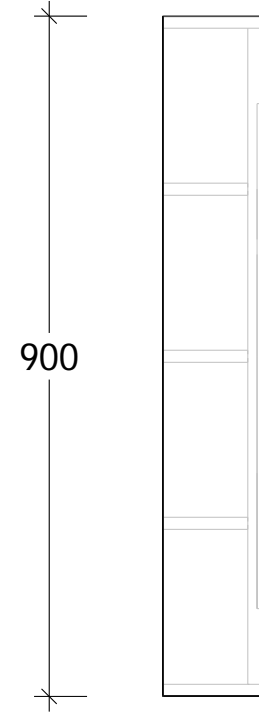

| | |
|----------------|-----------|
| NAME: | GIOV600 |
| SIZE: | 600 |
| WK/WH: | WALL HUNG |
| CONFIGURATION: | - |

✂ 130 ✂

600

✂ 130 ✂

600

✂ 130 ✂

| | |
|----------------|-----------|
| NAME: | GIOV900 |
| SIZE: | 900 |
| WK/WH: | WALL HUNG |
| CONFIGURATION: | - |

✂ 130 ✂

900

✂ 130 ✂

900

✂ 130 ✂