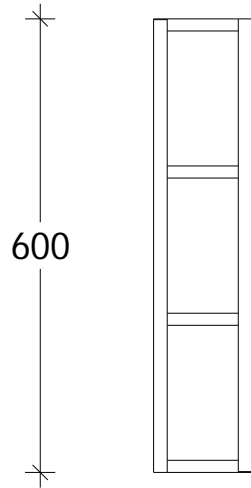

| | |
|----------------|-----------|
| NAME: | GIOV600 |
| SIZE: | 600 |
| WK/WH: | WALL HUNG |
| CONFIGURATION: | - |

✂ 130 ✂

600

✂ 130 ✂

600

✂ 130 ✂

| | |
|----------------|-----------|
| NAME: | GIOV900 |
| SIZE: | 900 |
| WK/WH: | WALL HUNG |
| CONFIGURATION: | - |

✂ 130 ✂

900

✂ 130 ✂

900

✂ 130 ✂