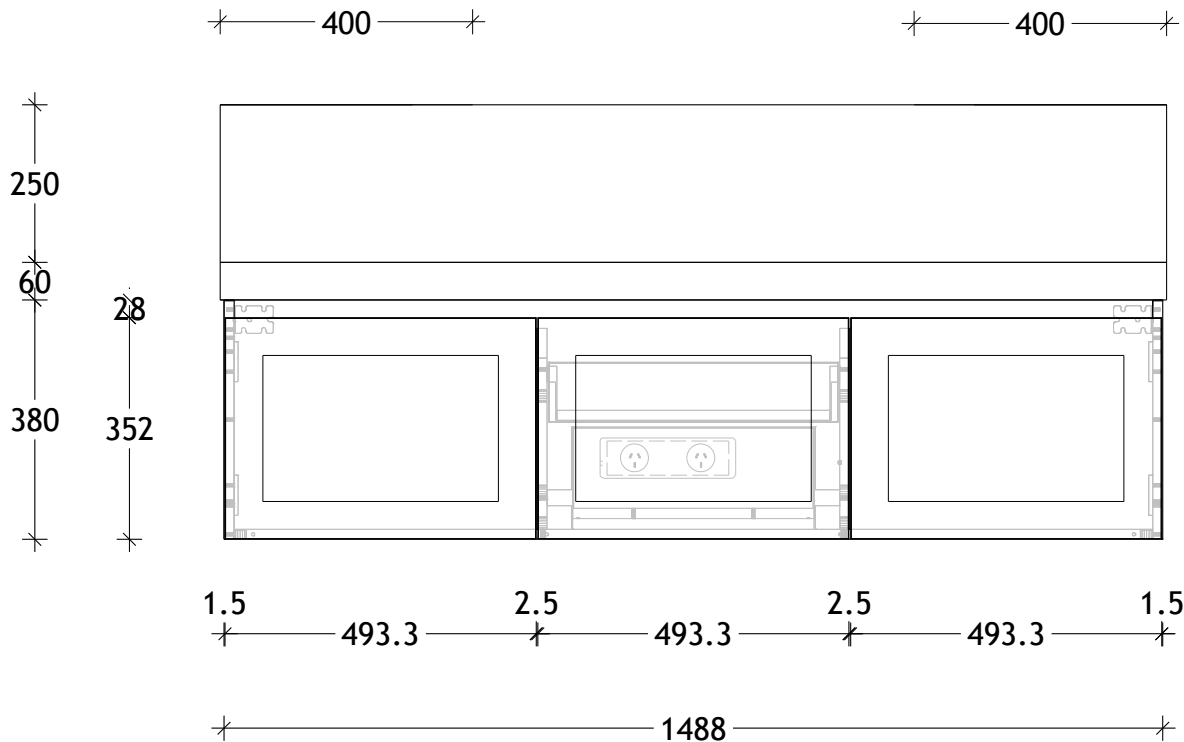

NAME:	TLD1500WHD
SIZE:	1500
WK/WH:	WALL HUNG
CONFIGURATION:	DOUBLE BOWL

PLEASE NOTE: Do not perform any plumbing rough in prior to taking delivery of your vanity, as all measurements are nominal and are subject to change. Measure exact locations from your vanity once it is on site.