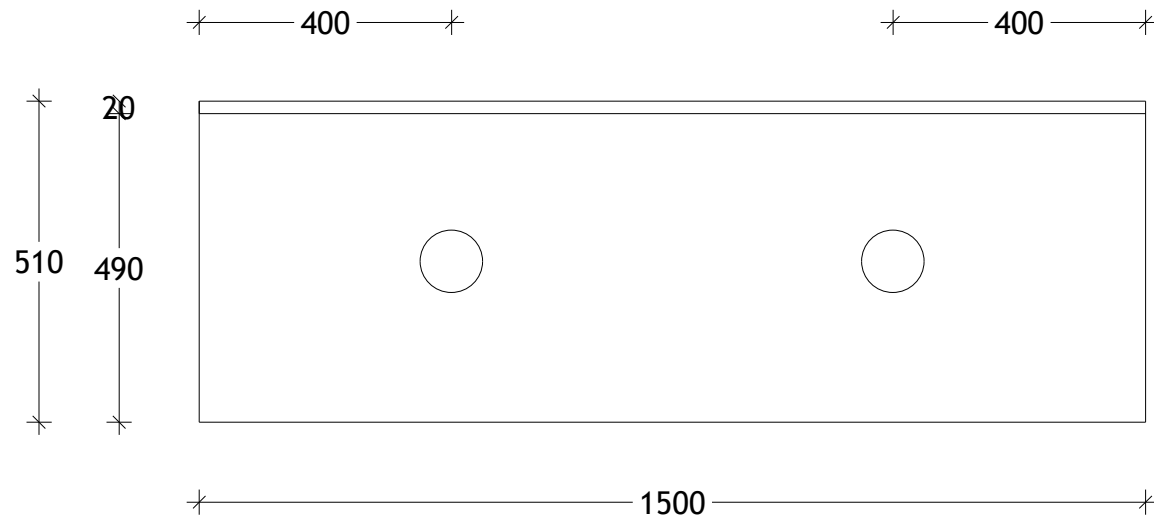

NAME:	TLD1500WHD
SIZE:	1500
WK/WH:	WALL HUNG
CONFIGURATION:	DOUBLE BOWL

PLEASE NOTE: Do not perform any plumbing rough in prior to taking delivery of your vanity, as all measurements are nominal and are subject to change. Measure exact locations from your vanity once it is on site.