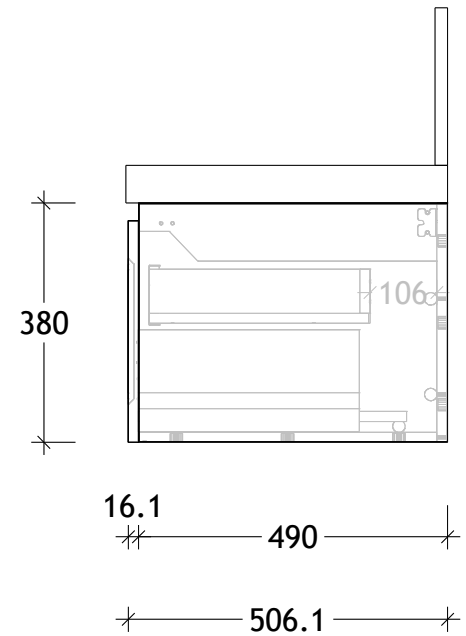

NAME:	TLD1500WHD
SIZE:	1500
WK/WH:	WALL HUNG
CONFIGURATION:	DOUBLE BOWL

PLEASE NOTE: Do not perform any plumbing rough in prior to taking delivery of your vanity, as all measurements are nominal and are subject to change. Measure exact locations from your vanity once it is on site.