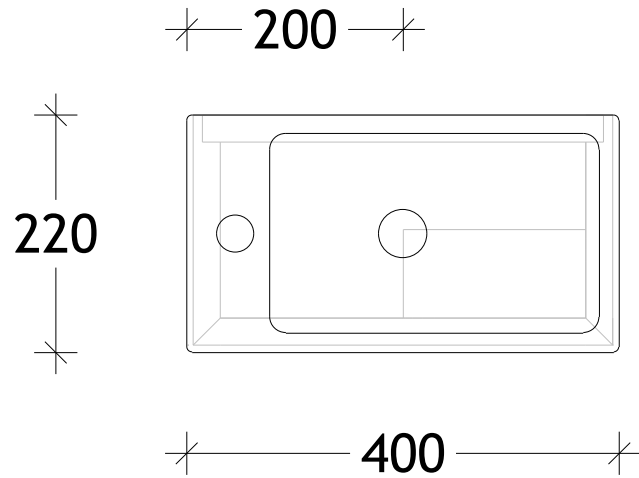

NAME:	MIC0400WH
SIZE:	400
WK/WH:	WALL HUNG
CONFIGURATION:	LH HINGE

PLEASE NOTE: Do not perform any plumbing rough in prior to taking delivery of your vanity, as all measurements are nominal and are subject to change. Measure exact locations from your vanity once it is on site.