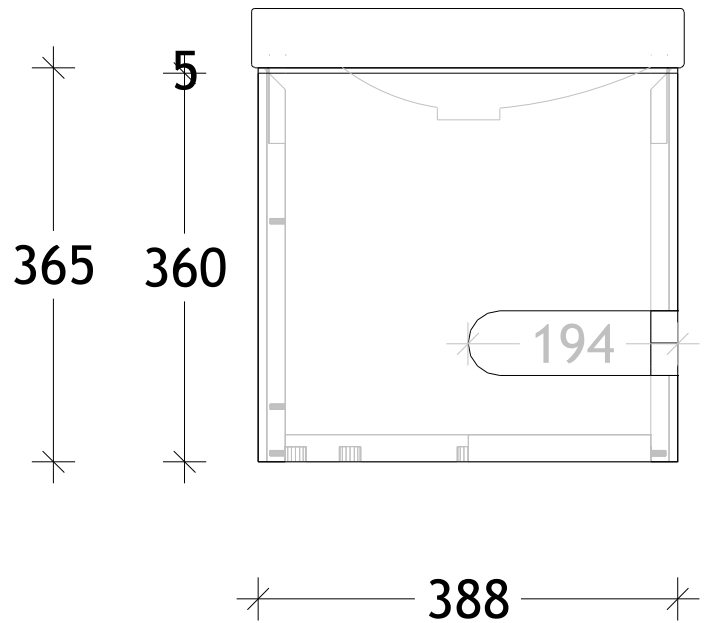

NAME:	MIC0400WH
SIZE:	400
WK/WH:	WALL HUNG
CONFIGURATION:	LH HINGE

PLEASE NOTE: Do not perform any plumbing rough in prior to taking delivery of your vanity, as all measurements are nominal and are subject to change. Measure exact locations from your vanity once it is on site.