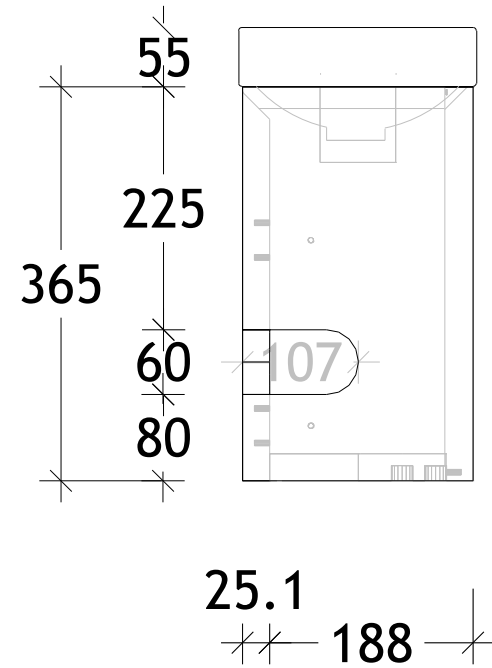

NAME:	MIC0400WH
SIZE:	400
WK/WH:	WALL HUNG
CONFIGURATION:	LH HINGE

PLEASE NOTE: Do not perform any plumbing rough in prior to taking delivery of your vanity, as all measurements are nominal and are subject to change. Measure exact locations from your vanity once it is on site.