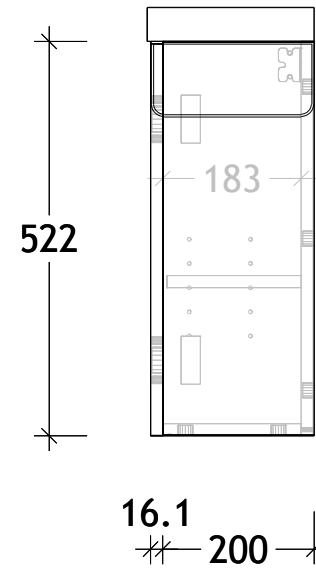

NAME:	PETITE - PETR0550WH
SIZE:	550 TOP/400 CABINET
WK/WH:	WALL HUNG
CONFIGURATION:	LH HINGE

PLEASE NOTE: Do not perform any plumbing rough in prior to taking delivery of your vanity, as all measurements are nominal and are subject to change. Measure exact locations from your vanity once it is on site.