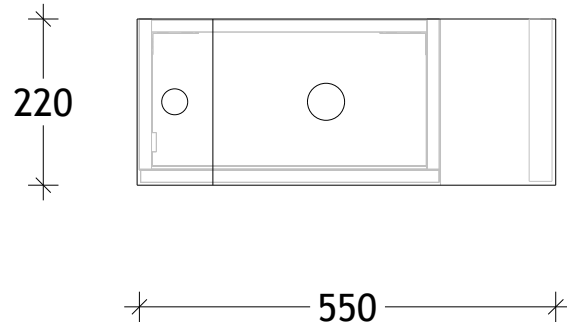

NAME:	PETITE - PETR0550WH
SIZE:	550 TOP/400 CABINET
WK/WH:	WALL HUNG
CONFIGURATION:	LH HINGE

PLEASE NOTE: Do not perform any plumbing rough in prior to taking delivery of your vanity, as all measurements are nominal and are subject to change. Measure exact locations from your vanity once it is on site.