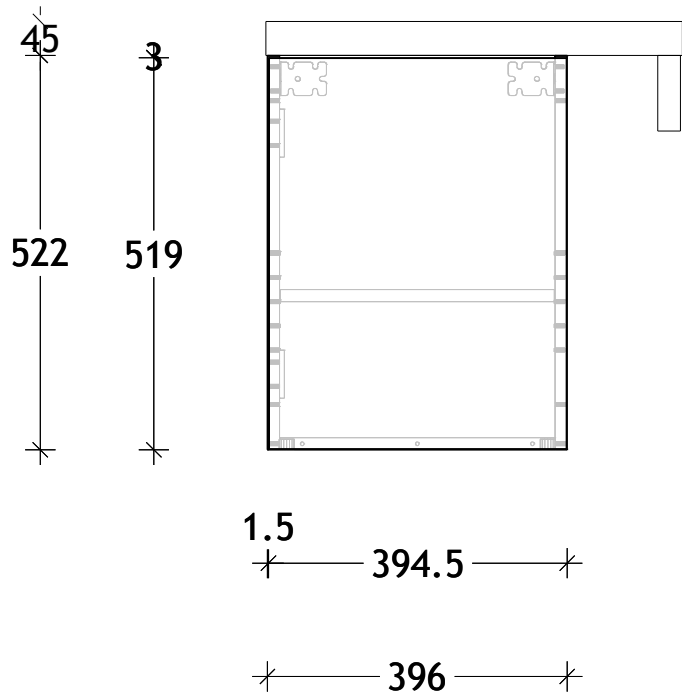

NAME:	PETITE - PETR0550WH
SIZE:	550 TOP/400 CABINET
WK/WH:	WALL HUNG
CONFIGURATION:	LH HINGE

PLEASE NOTE: Do not perform any plumbing rough in prior to taking delivery of your vanity, as all measurements are nominal and are subject to change. Measure exact locations from your vanity once it is on site.