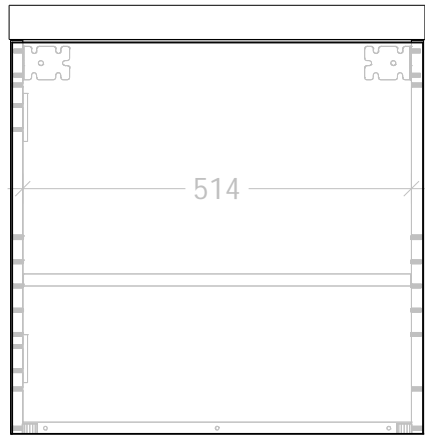

NAME:	PETITE - PET0550WH
SIZE:	550
WK/WH:	WALL HUNG
CONFIGURATION:	LH HINGE

✂ 200 ✂

✂  
220  
✂

✂ 550 ✂

45  
✂  
522  
✂

3  
✂  
519  
✂

1.5  
✂ 544.5 ✂

✂ 546 ✂

✂  
522  
✂

16  
✂ 200 ✂

✂ 216 ✂