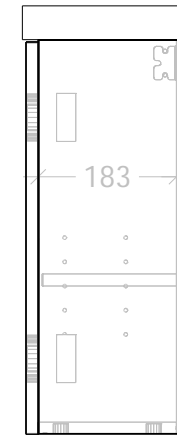

NAME:	PETITE - PET0550WH
SIZE:	550
WK/WH:	WALL HUNG
CONFIGURATION:	LH HINGE

✂ 200 ✂

✂  
220  
✂

✂ 550 ✂

45  
✂  
522  
✂

3  
✂  
519  
✂

1.5  
✂ 544.5 ✂

✂ 546 ✂

✂  
522  
✂

16  
✂ 200 ✂

✂ 216 ✂