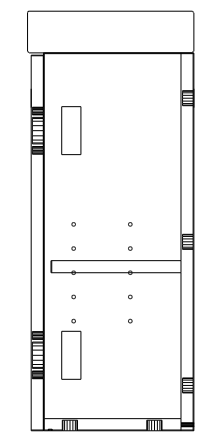

NAME:	SEEK - SEE0400WH
SIZE:	400
WK/WH:	WH
CONFIGURATION:	LEFT HINGED DOOR

* 200 * 200 *

220

* 400 *

55
500
497

1.5
* 373.5 *

* 326 * 49

500

16
* 199 *

* 215 *

NAME:	SEEK - SEE0400WH
SIZE:	400
WK/WH:	WH
CONFIGURATION:	RIGHT HINGED DOOR

* 200 * 200 *

220

* 400 *

55
500

49
497

294

* 373.5 * 1.5

* 49 * 326 *

55
500

16
* 199 *

* 215 *