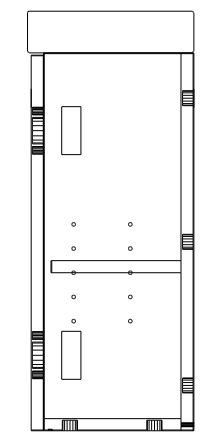

NAME:	SEEK - SEE0400WH
SIZE:	400
WK/WH:	WH
CONFIGURATION:	LEFT HINGED DOOR

* 200 * 200 *

220

* 400 *

55
500
497

1.5
* 373.5 *

* 326 * 49

500

16
* 199 *

* 215 *

NAME:	SEEK - SEE0400WH
SIZE:	400
WK/WH:	WH
CONFIGURATION:	RIGHT HINGED DOOR

* 200 * 200 *

220

* 400 *

55
500

49
497

294

* 373.5 * 1.5

* 49 * 326 *

55
500

16
* 199 *

* 215 *