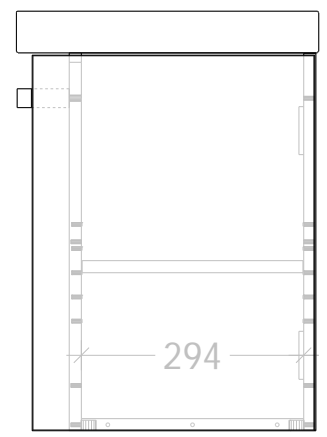

NAME:	SEEK - SEE0400WH
SIZE:	400
WK/WH:	WH
CONFIGURATION:	LEFT HINGED DOOR

* 200 * 200 *

220

* 400 *

55
500
497

1.5
* 373.5 *

* 326 * 49

500

16
* 199 *

* 215 *

NAME:	SEEK - SEE0400WH
SIZE:	400
WK/WH:	WH
CONFIGURATION:	RIGHT HINGED DOOR

* 200 * 200 *

220

* 400 *

55
500

49
497

294

* 373.5 * 1.5

* 49 * 326 *

55
500

16
* 199 *

* 215 *