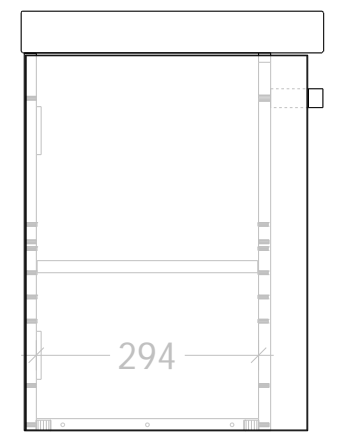

NAME:	SEEK - SEE0400WH
SIZE:	400
WK/WH:	WH
CONFIGURATION:	LEFT HINGED DOOR

* 200 * 200 *

220

* 400 *

55
500
497

1.5
* 373.5 *

* 326 * 49

500

16
* 199 *

* 215 *

NAME:	SEEK - SEE0400WH
SIZE:	400
WK/WH:	WH
CONFIGURATION:	RIGHT HINGED DOOR

* 200 * 200 *

220

* 400 *

55
500

49
497

294

* 373.5 * 1.5

* 49 * 326 *

55
500

16
* 199 *

* 215 *