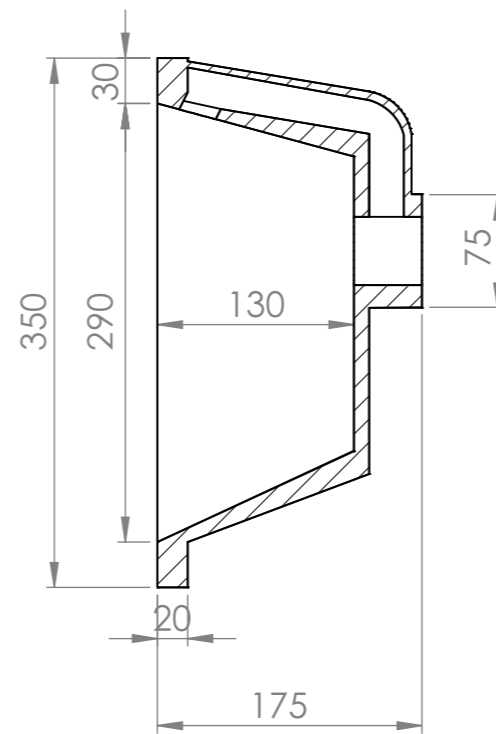

SECTION A-A

SCALE 1:5

TOP VIEW

SECTION B-B

BOTTOM VIEW

NOTES:  
ALL DIMENSIONS IN MILLIMETRES  
NOT TO SCALE

Ceramic under-counter: Link  
White glazed  
Overall dimensions: 535x350  
Cut-out dimensions: 455x265  
BT481

DISCLAIMER: Architectural Designer Products does not recommend cutting basin hole in benchtop material until basin is on site. Actual basin dimensions may vary.