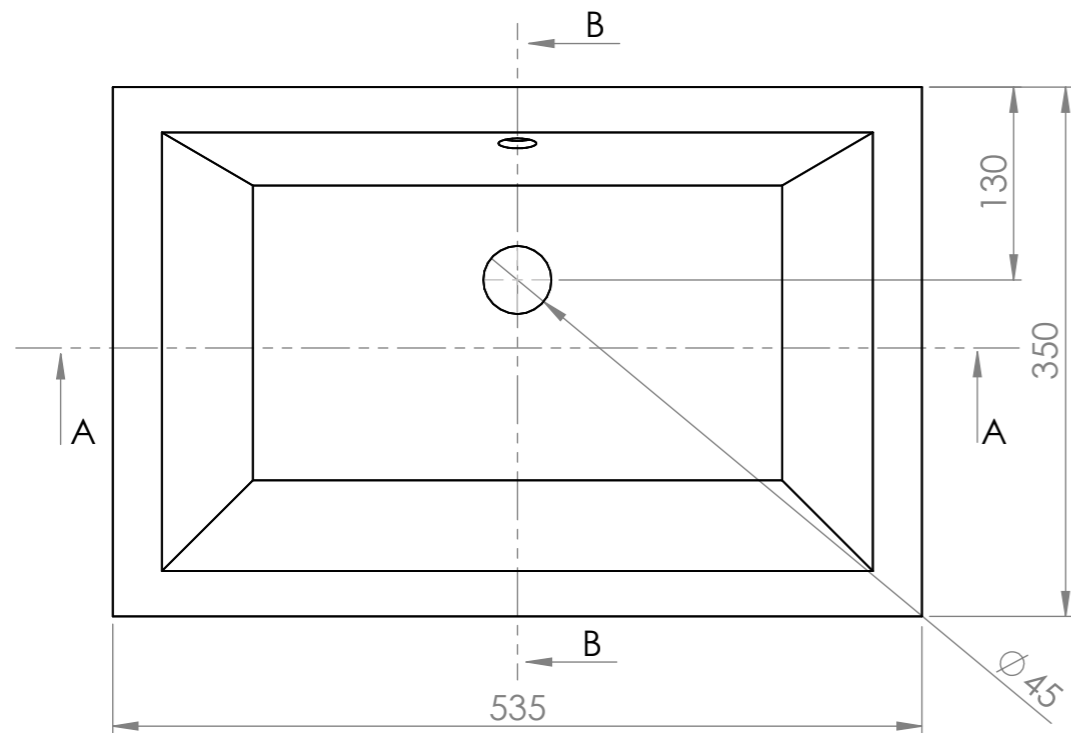

SECTION A-A

SCALE 1:5

TOP VIEW

SECTION B-B

BOTTOM VIEW

NOTES:  
ALL DIMENSIONS IN MILLIMETRES  
NOT TO SCALE

Ceramic under-counter: Link  
White glazed  
Overall dimensions: 535x350  
Cut-out dimensions: 455x265  
BT481

DISCLAIMER: Architectural Designer Products does not recommend cutting basin hole in benchtop material until basin is on site. Actual basin dimensions may vary.