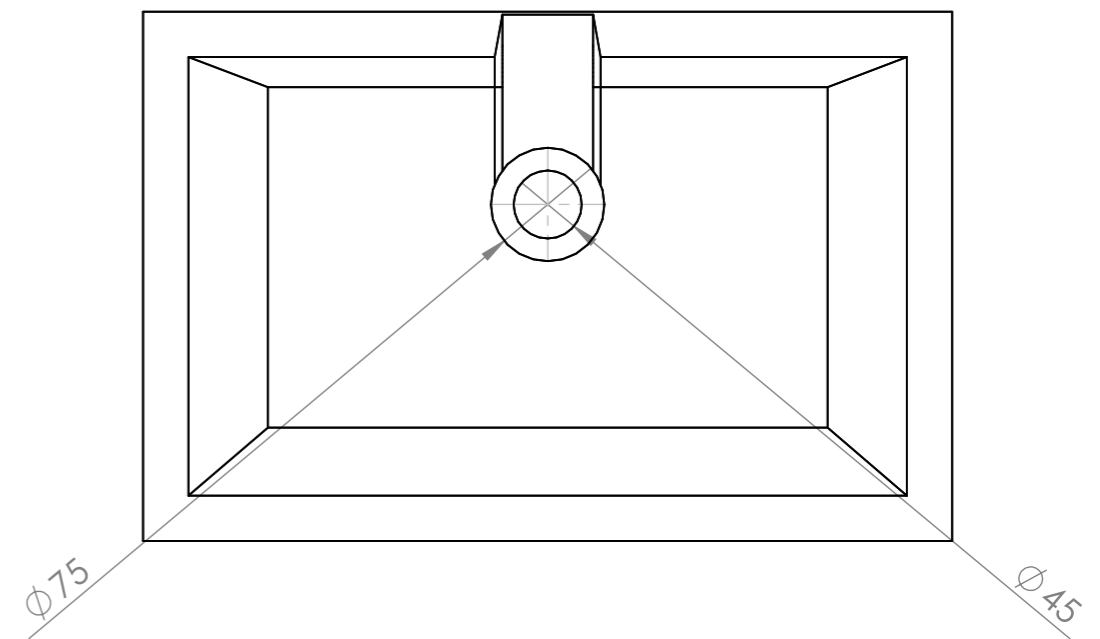

SECTION A-A

SCALE 1:5

TOP VIEW

SECTION B-B

BOTTOM VIEW

NOTES:  
ALL DIMENSIONS IN MILLIMETRES  
NOT TO SCALE

Ceramic under-counter: Link  
White glazed  
Overall dimensions: 535x350  
Cut-out dimensions: 455x265  
BT481

DISCLAIMER: Architectural Designer Products does not recommend cutting basin hole in benchtop material until basin is on site. Actual basin dimensions may vary.