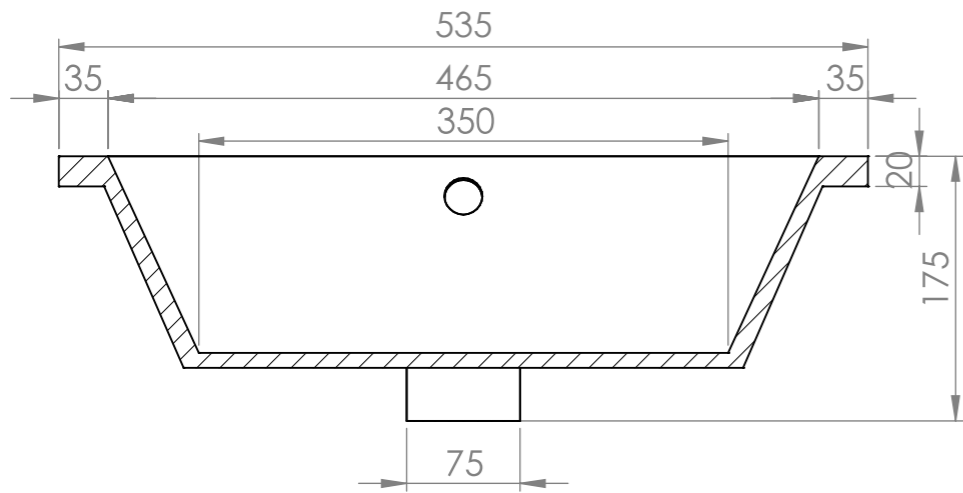

SECTION A-A

SCALE 1:5

TOP VIEW

SECTION B-B

BOTTOM VIEW

NOTES:  
ALL DIMENSIONS IN MILLIMETRES  
NOT TO SCALE

Ceramic under-counter: Link  
White glazed  
Overall dimensions: 535x350  
Cut-out dimensions: 455x265  
BT481

DISCLAIMER: Architectural Designer Products does not recommend cutting basin hole in benchtop material until basin is on site. Actual basin dimensions may vary.