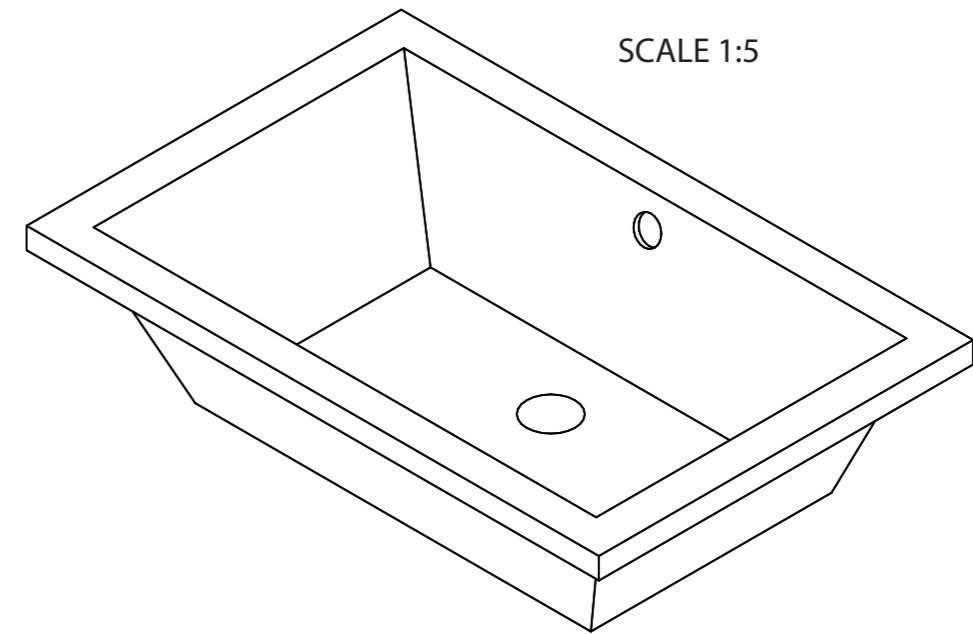

SECTION A-A

SCALE 1:5

TOP VIEW

SECTION B-B

BOTTOM VIEW

NOTES:  
ALL DIMENSIONS IN MILLIMETRES  
NOT TO SCALE

Ceramic under-counter: Link  
White glazed  
Overall dimensions: 535x350  
Cut-out dimensions: 455x265  
BT481

DISCLAIMER: Architectural Designer Products does not recommend cutting basin hole in benchtop material until basin is on site. Actual basin dimensions may vary.