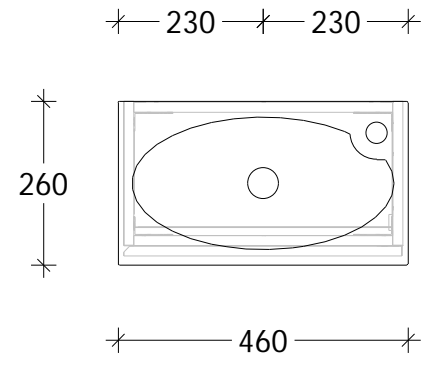

NAME:	TINY - TIN0465WH
SIZE:	465
WK/WH:	WALL HUNG
CONFIGURATION:	RIGHT HINGED DOOR

NAME:	TINY - TIN0465WK
SIZE:	465
WK/WH:	WITH KICK
CONFIGURATION:	RIGHT HINGED DOOR