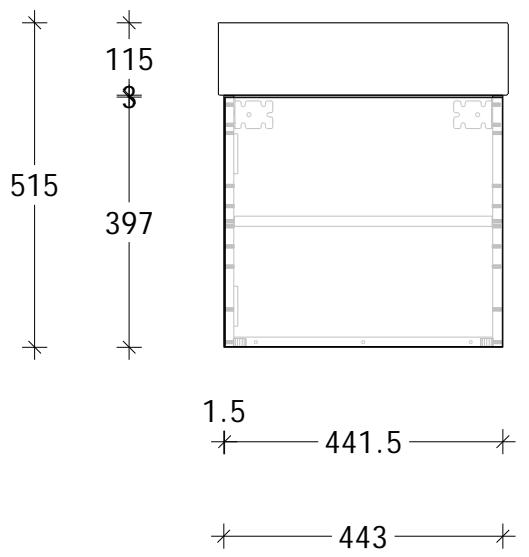

NAME:	TINY - TIN0465WH
SIZE:	465
WK/WH:	WALL HUNG
CONFIGURATION:	RIGHT HINGED DOOR

NAME:	TINY - TIN0465WK
SIZE:	465
WK/WH:	WITH KICK
CONFIGURATION:	RIGHT HINGED DOOR