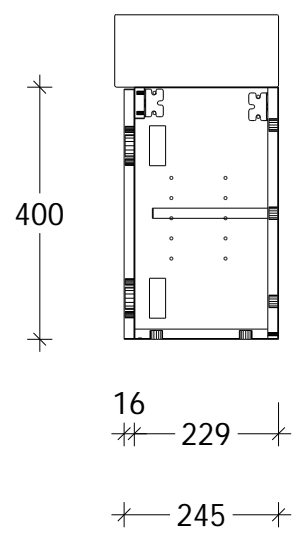

NAME:	TINY - TIN0465WH
SIZE:	465
WK/WH:	WALL HUNG
CONFIGURATION:	RIGHT HINGED DOOR

NAME:	TINY - TIN0465WK
SIZE:	465
WK/WH:	WITH KICK
CONFIGURATION:	RIGHT HINGED DOOR